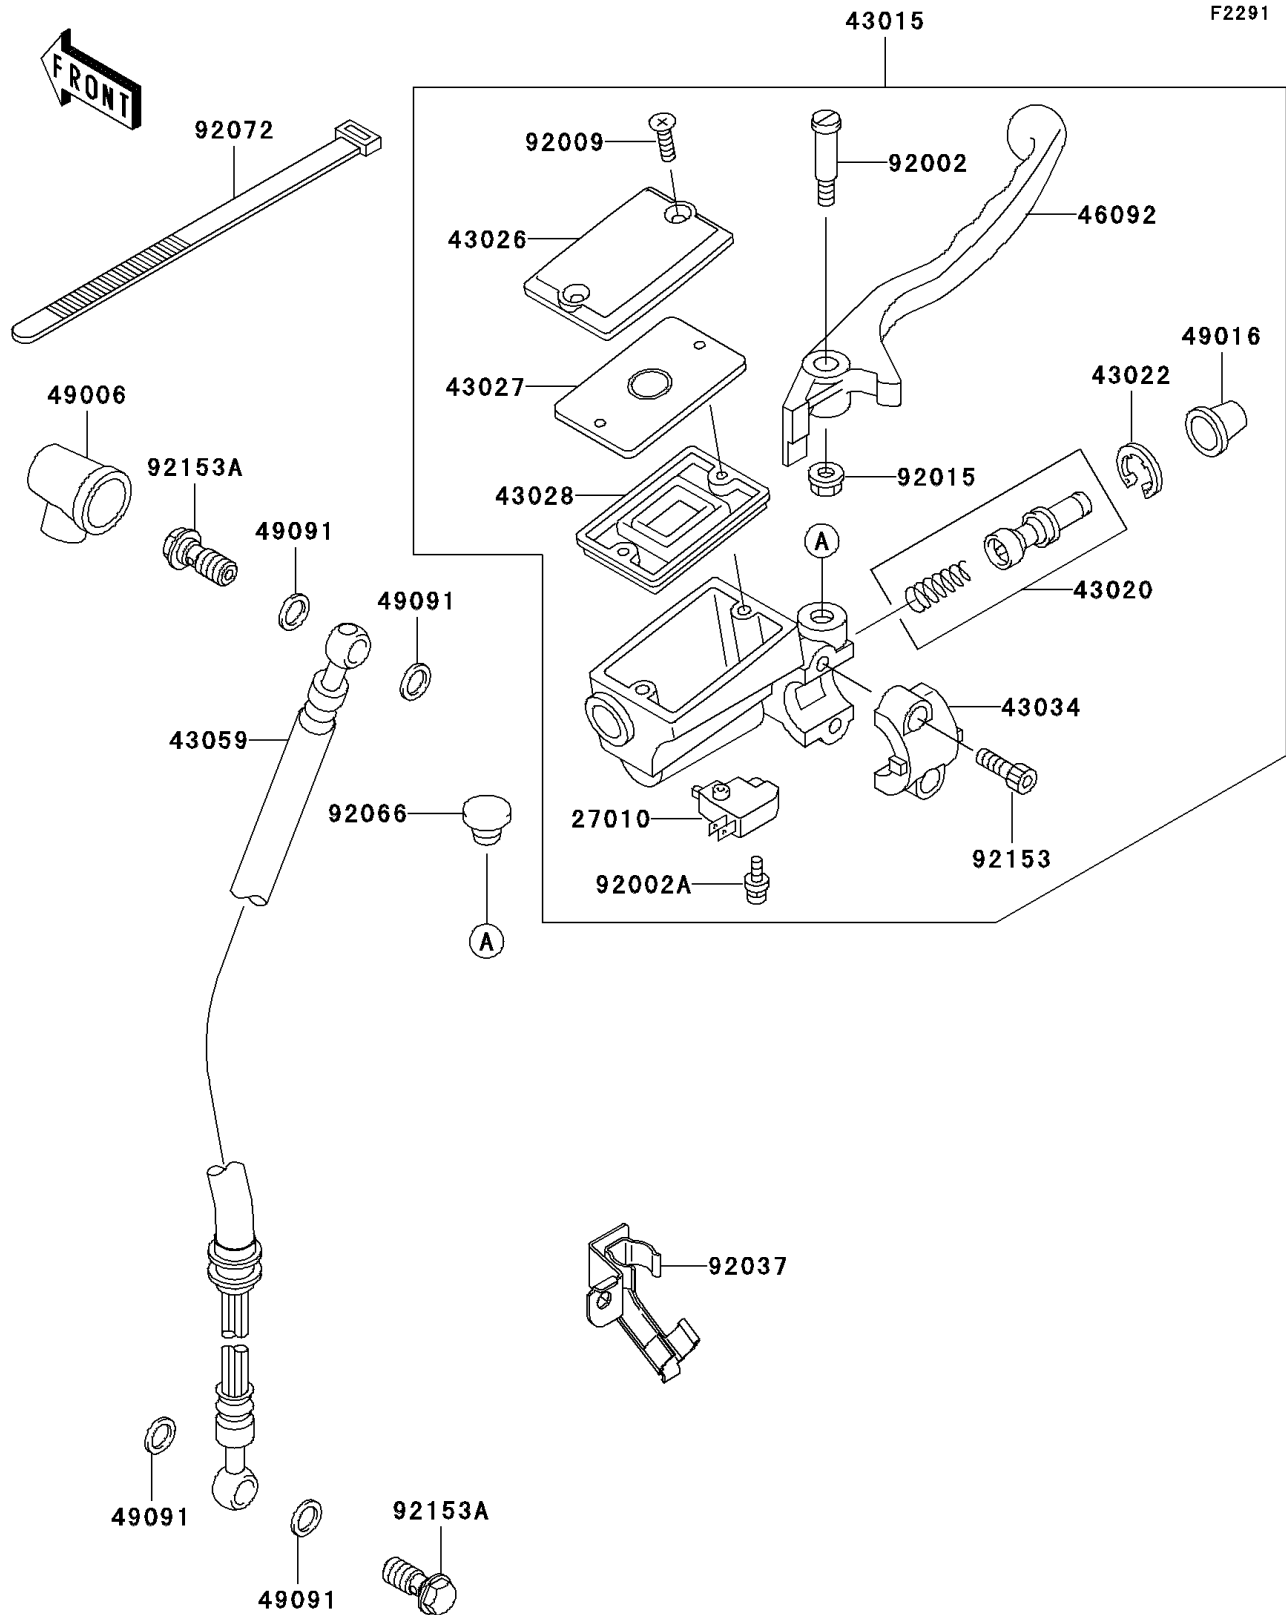

2007 Ninja® 250R

PARTS DIAGRAM

Front Master Cylinder

2007 Ninja[®] 250R

PARTS LIST

Front Master Cylinder

ITEM NAME

PART NUMBER

QUANTITY
