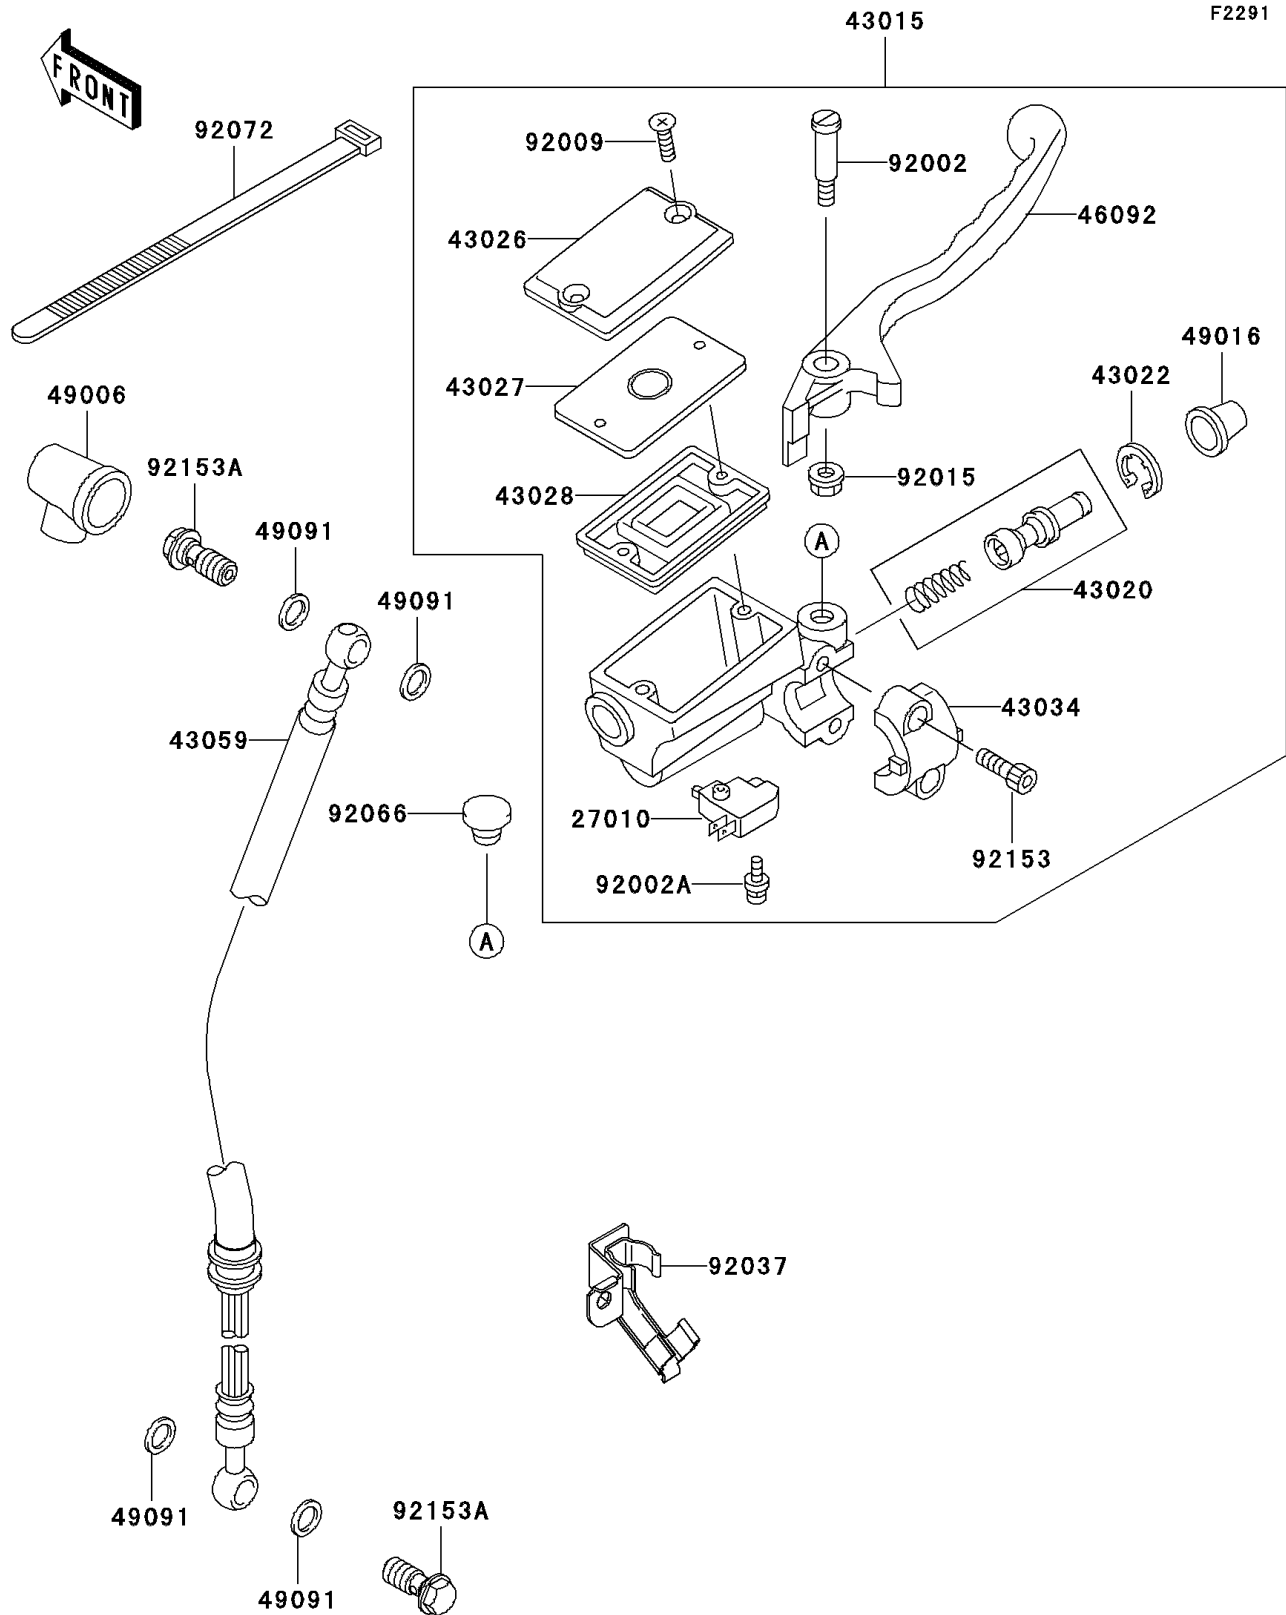

2006 Ninja® 250R

PARTS DIAGRAM

Front Master Cylinder

2006 Ninja® 250R

PARTS LIST

Front Master Cylinder

ITEM NAME	PART NUMBER	QUANTITY
SWITCH,BRAKE (Ref # 27010)	27010-0025	1
CYLINDER-ASSY-MASTER,FR (Ref # 43015)	43015-0037	1
PISTON-COMP-BRAKE (Ref # 43020)	43020-1098	1
STOPPER-BRAKE,PISTON (Ref # 43022)	43022-1010	1
CAP-BRAKE (Ref # 43026)	43026-1076	1
PLATE-DIAPHRAGM (Ref # 43027)	43027-1055	1
DIAPHRAGM,MASTER CYLINDER (Ref # 43028)	43028-1058	1
HOLDER-BRAKE,MASTER CYLINDER (Ref # 43034)	43034-1053	1
HOSE-BRAKE,FR (Ref # 43059)	43059-1882	1
LEVER-GRIP,FRONT BRAKE (Ref # 46092)	46092-1117	1
BOOT,DUST (Ref # 49006)	49006-1040	1
COVER-SEAL,MASTER CYLINDER (Ref # 49016)	49016-1044	1
WASHER-SEAL,10.1X14.5X1.5 (Ref # 49091)	49091-0001	4
BOLT,LEVER SET,BLACK (Ref # 92002)	92002-1322	1
BOLT,SCREW,4X12 (Ref # 92002A)	92002-1323	1
SCREW,4MM (Ref # 92009)	92009-1458	2
NUT,FLANGED,6MM,BLACK (Ref # 92015)	92015-1233	1
CLAMP,HOSE (Ref # 92037)	92037-1852	1
PLUG,9.5X8,POLYETHYLENE (Ref # 92066)	92066-1077	1
BAND,L=365 (Ref # 92072)	92072-1197	1
BOLT,SOCKET,6X20 (Ref # 92153)	92153-0417	2
BOLT,OIL,L=23 (Ref # 92153A)	92153-0627	2