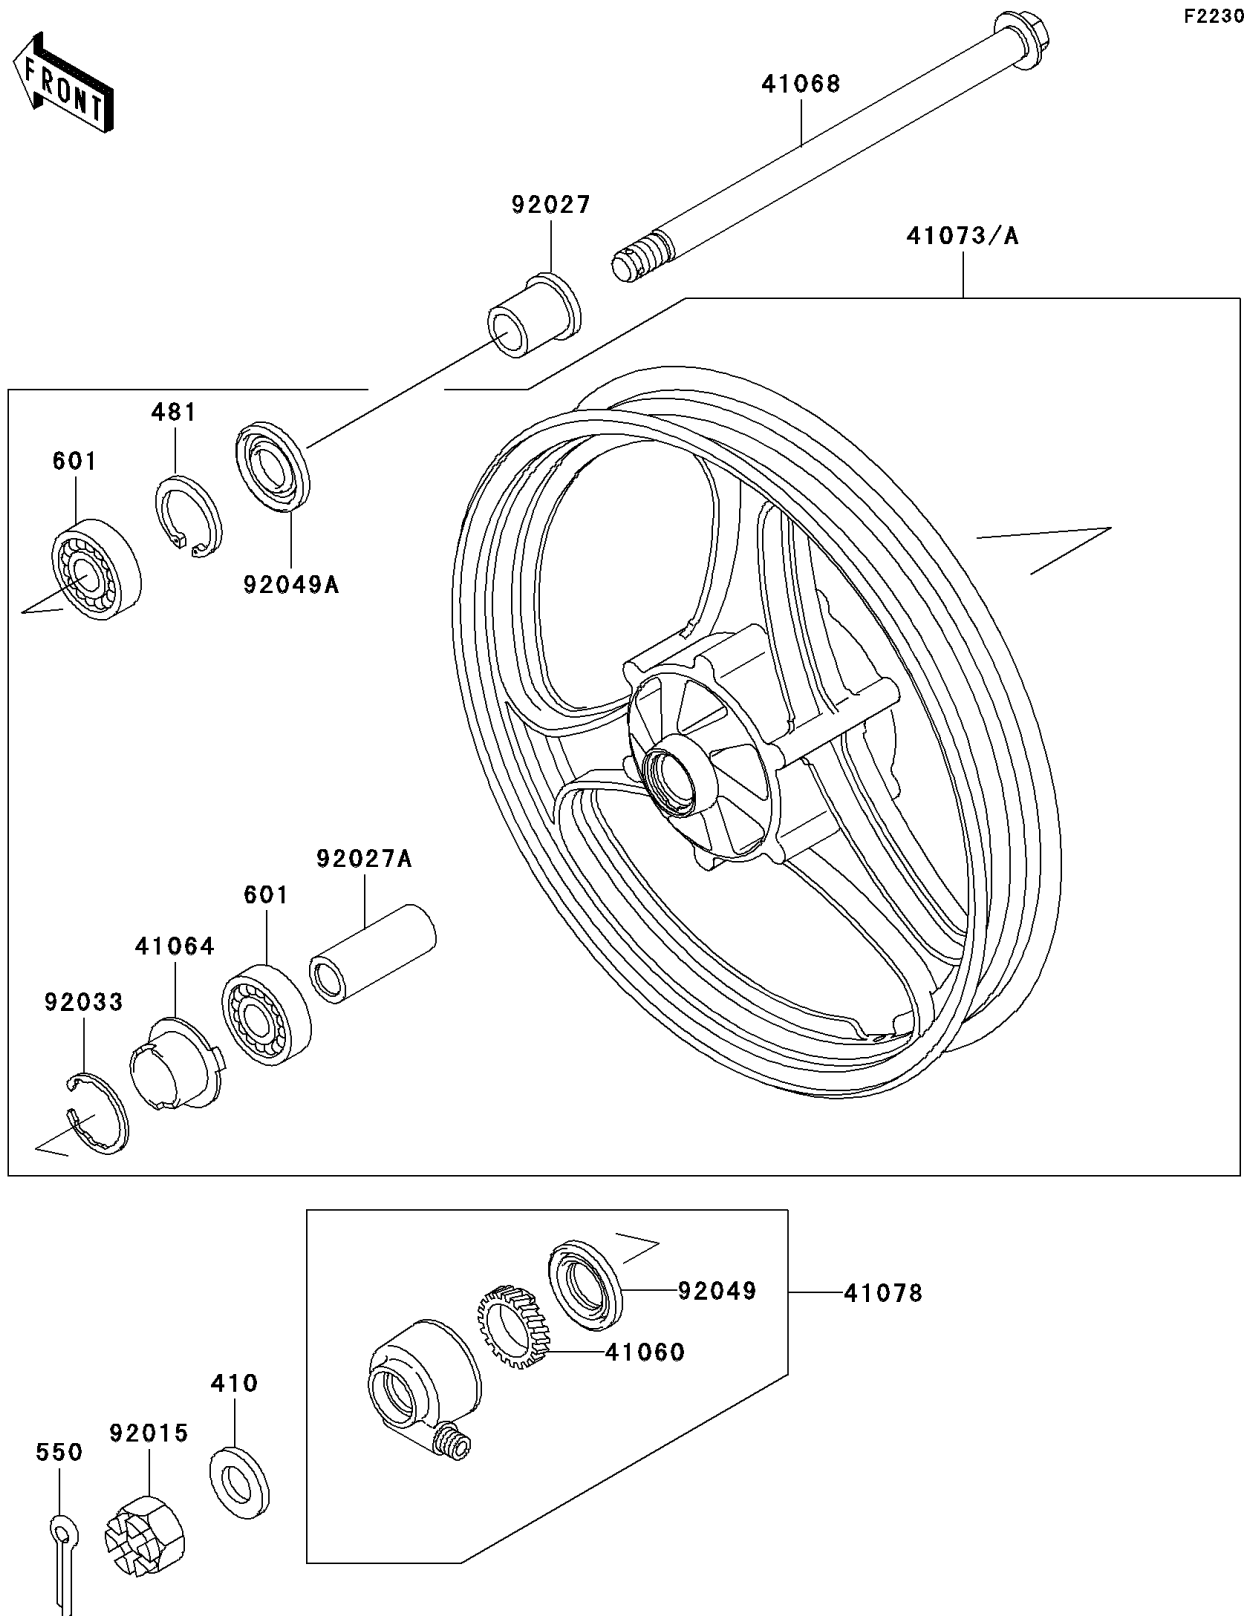

2006 Ninja[®] 250R

PARTS DIAGRAM

Front Wheel

2006 Ninja® 250R

PARTS LIST

Front Wheel

ITEM NAME	PART NUMBER	QUANTITY
WASHER-PLAIN-SMALL,14MM (Ref # 410)	410B1400	1
CIRCLIP-TYPE-C,35MM (Ref # 481)	481J3500	1
PIN-COTTER,3.0X25 (Ref # 550)	550D3025	1
BEARING-BALL,#6202UG (Ref # 601)	601B6202UG	2
GEAR-METER SCREW,23T (Ref # 41060)	41060-1107	1
RECEIVER-SPEEDOMETER (Ref # 41064)	41064-1006	1
AXLE,FR (Ref # 41068)	41068-0024	1
WHEEL-ASSY,FR,BLACK (Ref # 41073)	41073-1365-QT	1
CASE-ASSY-METER GEAR (Ref # 41078)	41078-1055	1
NUT,CASTLE,14MM (Ref # 92015)	92015-1765	1
COLLAR,L=36.5 (Ref # 92027)	92027-1979	1
COLLAR,15.2X22X60 (Ref # 92027A)	92027-1980	1
RING-SNAP,42MM (Ref # 92033)	92033-1041	1
SEAL-OIL,BJN30427-C3 (Ref # 92049)	92049-1057	1
SEAL-OIL,22X35X8 (Ref # 92049A)	92049-1348	1