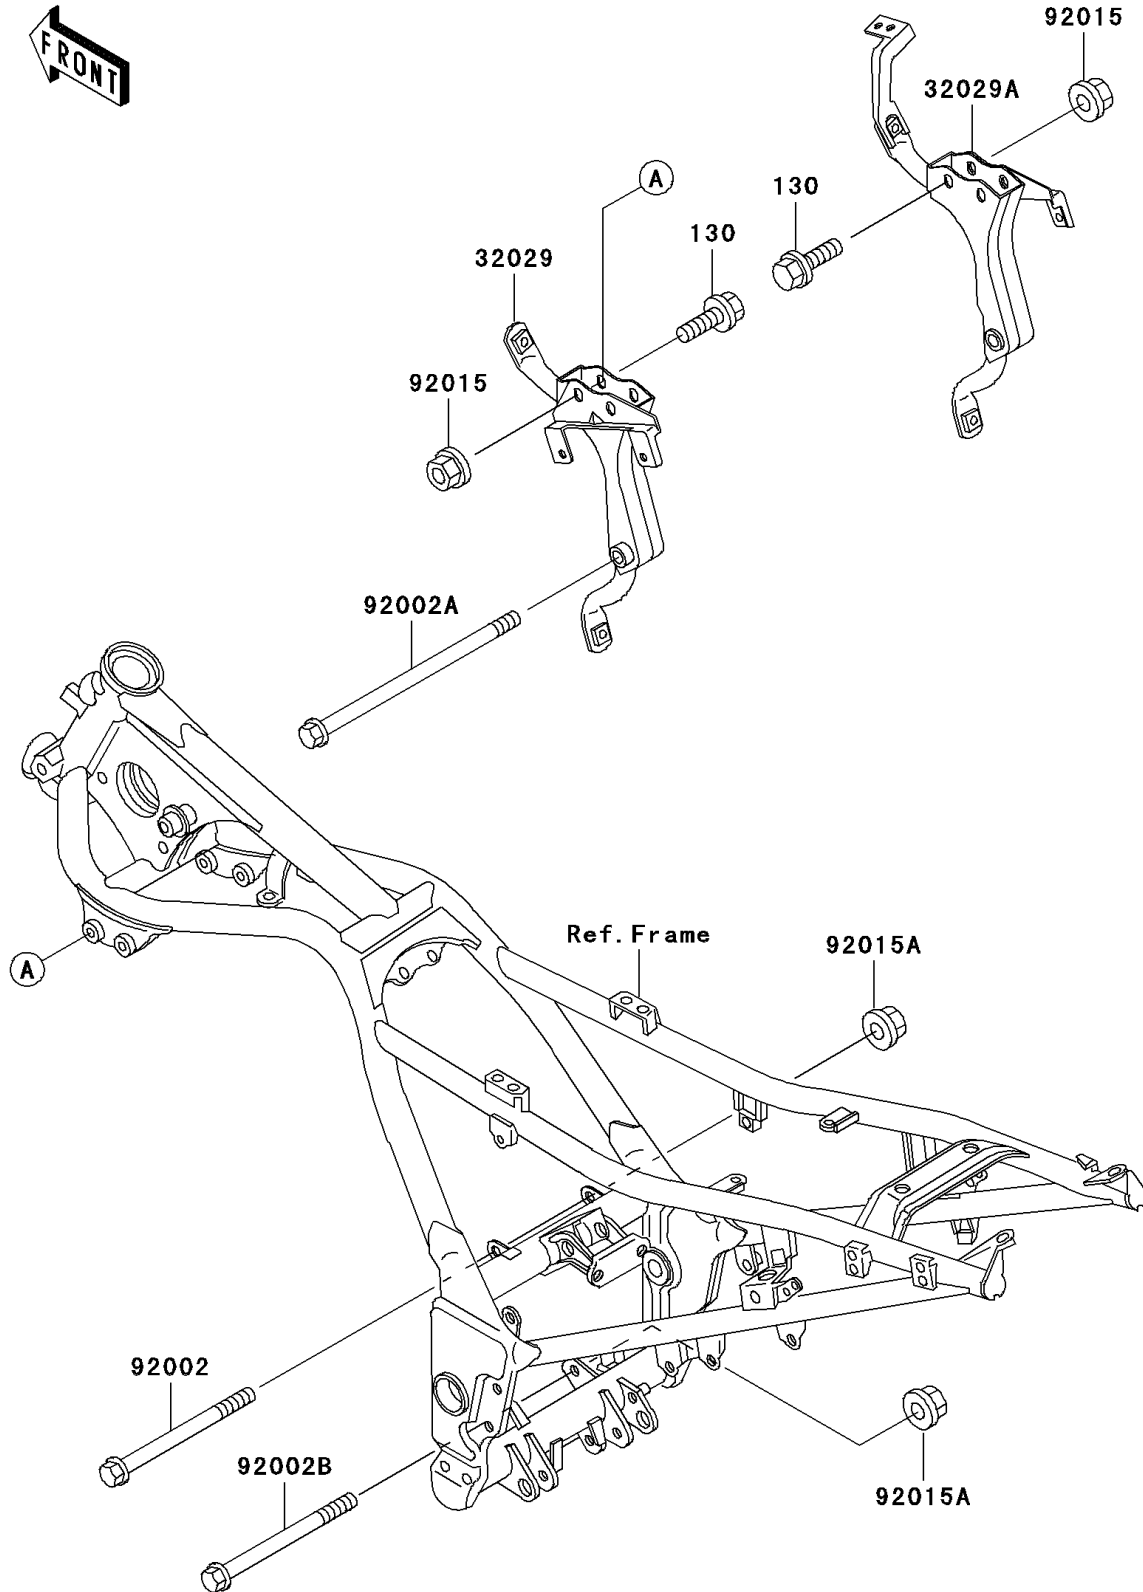

2007 Ninja® 250R

PARTS DIAGRAM

Engine Mount

F2122

2007 Ninja[®] 250R

PARTS LIST

Engine Mount

ITEM NAME

PART NUMBER

QUANTITY
