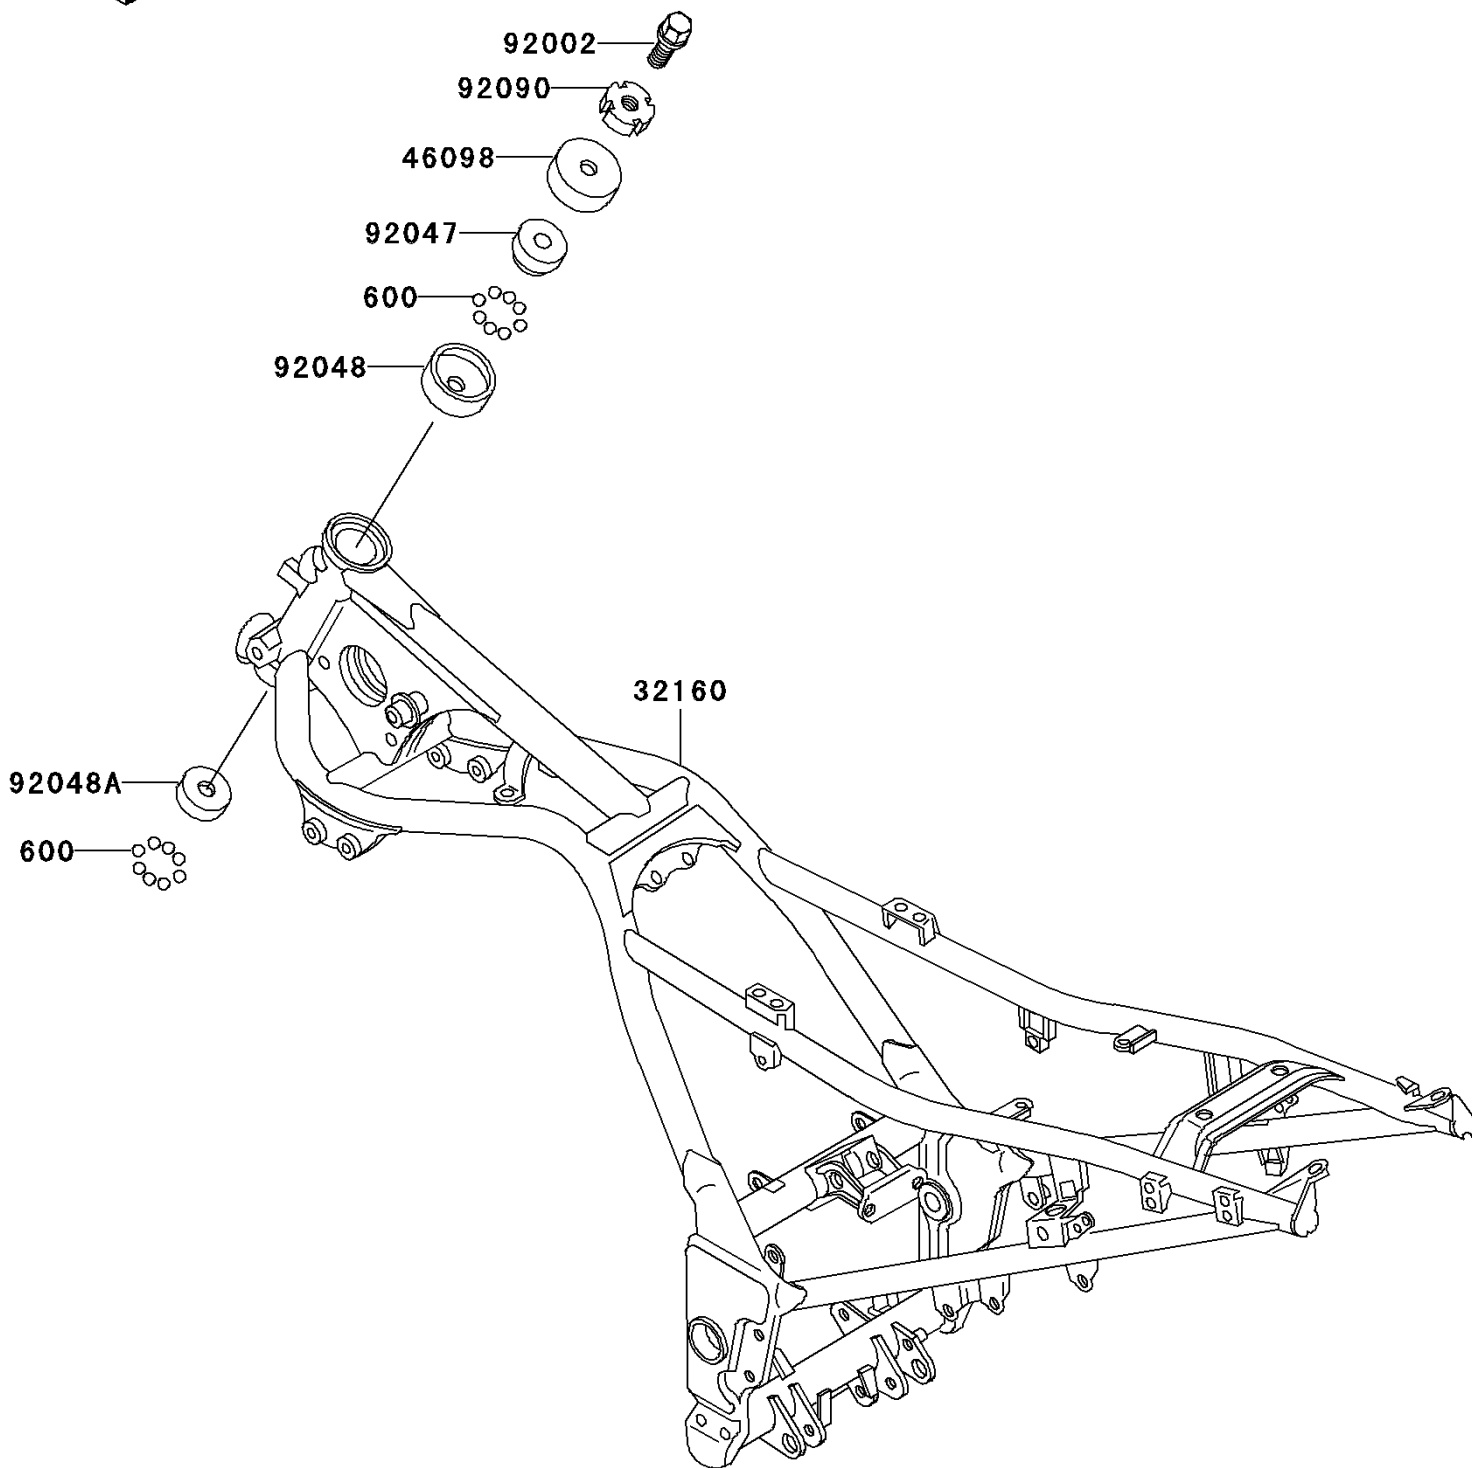

2007 Ninja® 250R

PARTS DIAGRAM

Frame

Kawasaki

Let the Good Times Roll®

F2120