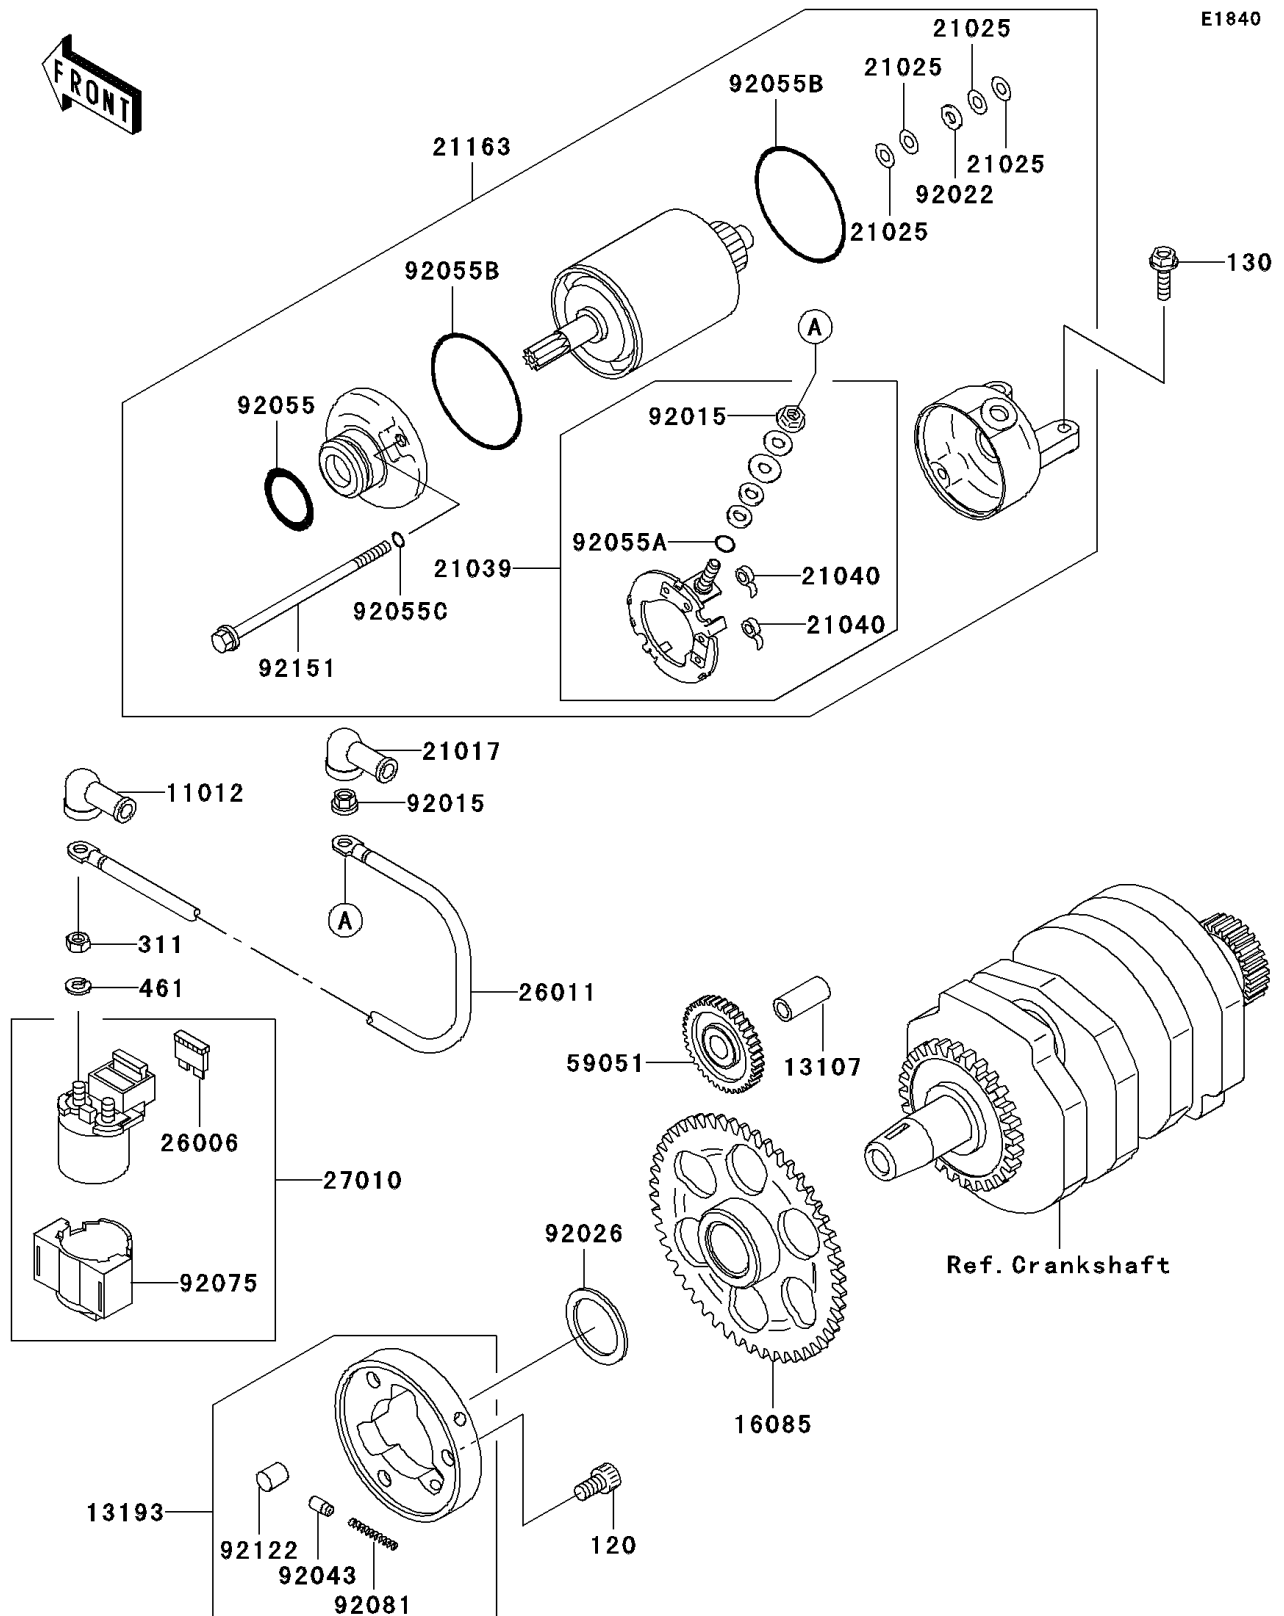

2007 Ninja® 250R

PARTS DIAGRAM

Starter Motor

2007 Ninja[®] 250R

PARTS LIST

Starter Motor

ITEM NAME

PART NUMBER

QUANTITY
