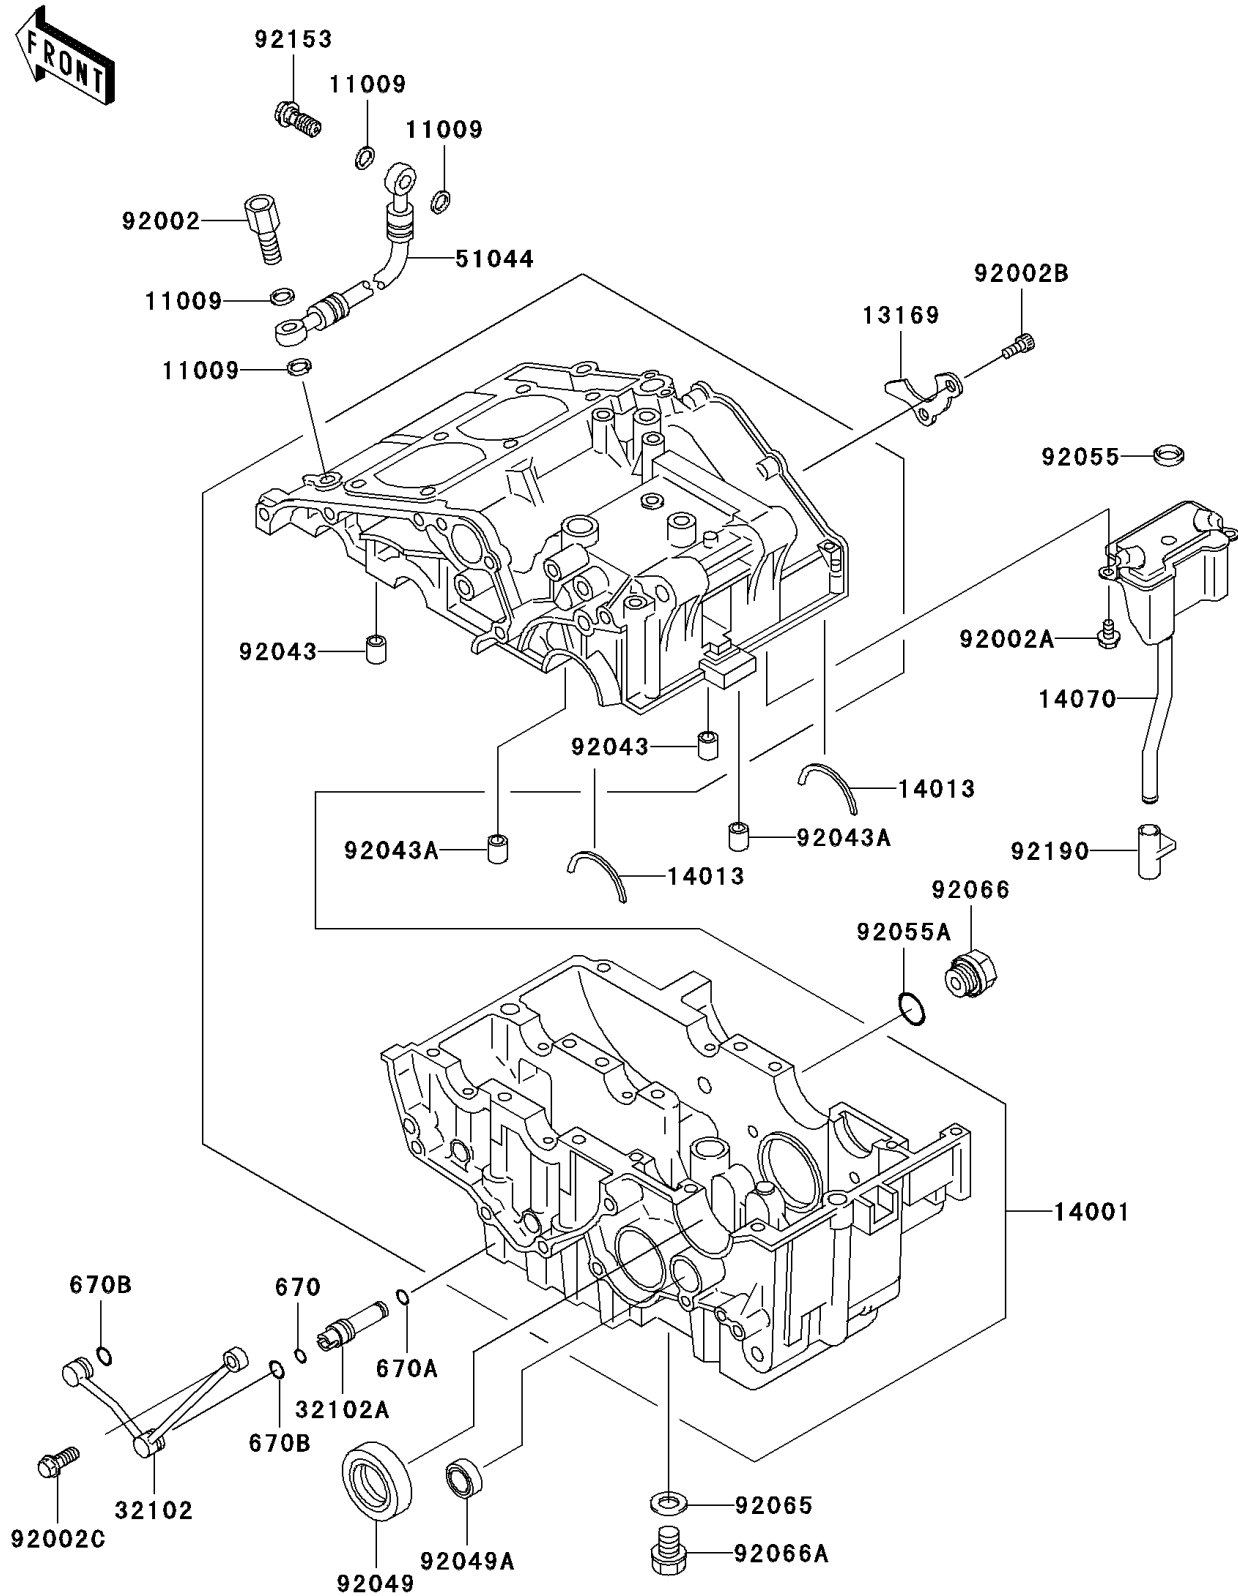

2007 Ninja[®] 250R

PARTS DIAGRAM

Crankcase

E1411

2007 Ninja® 250R

PARTS LIST

Crankcase

ITEM NAME

PART NUMBER

QUANTITY
