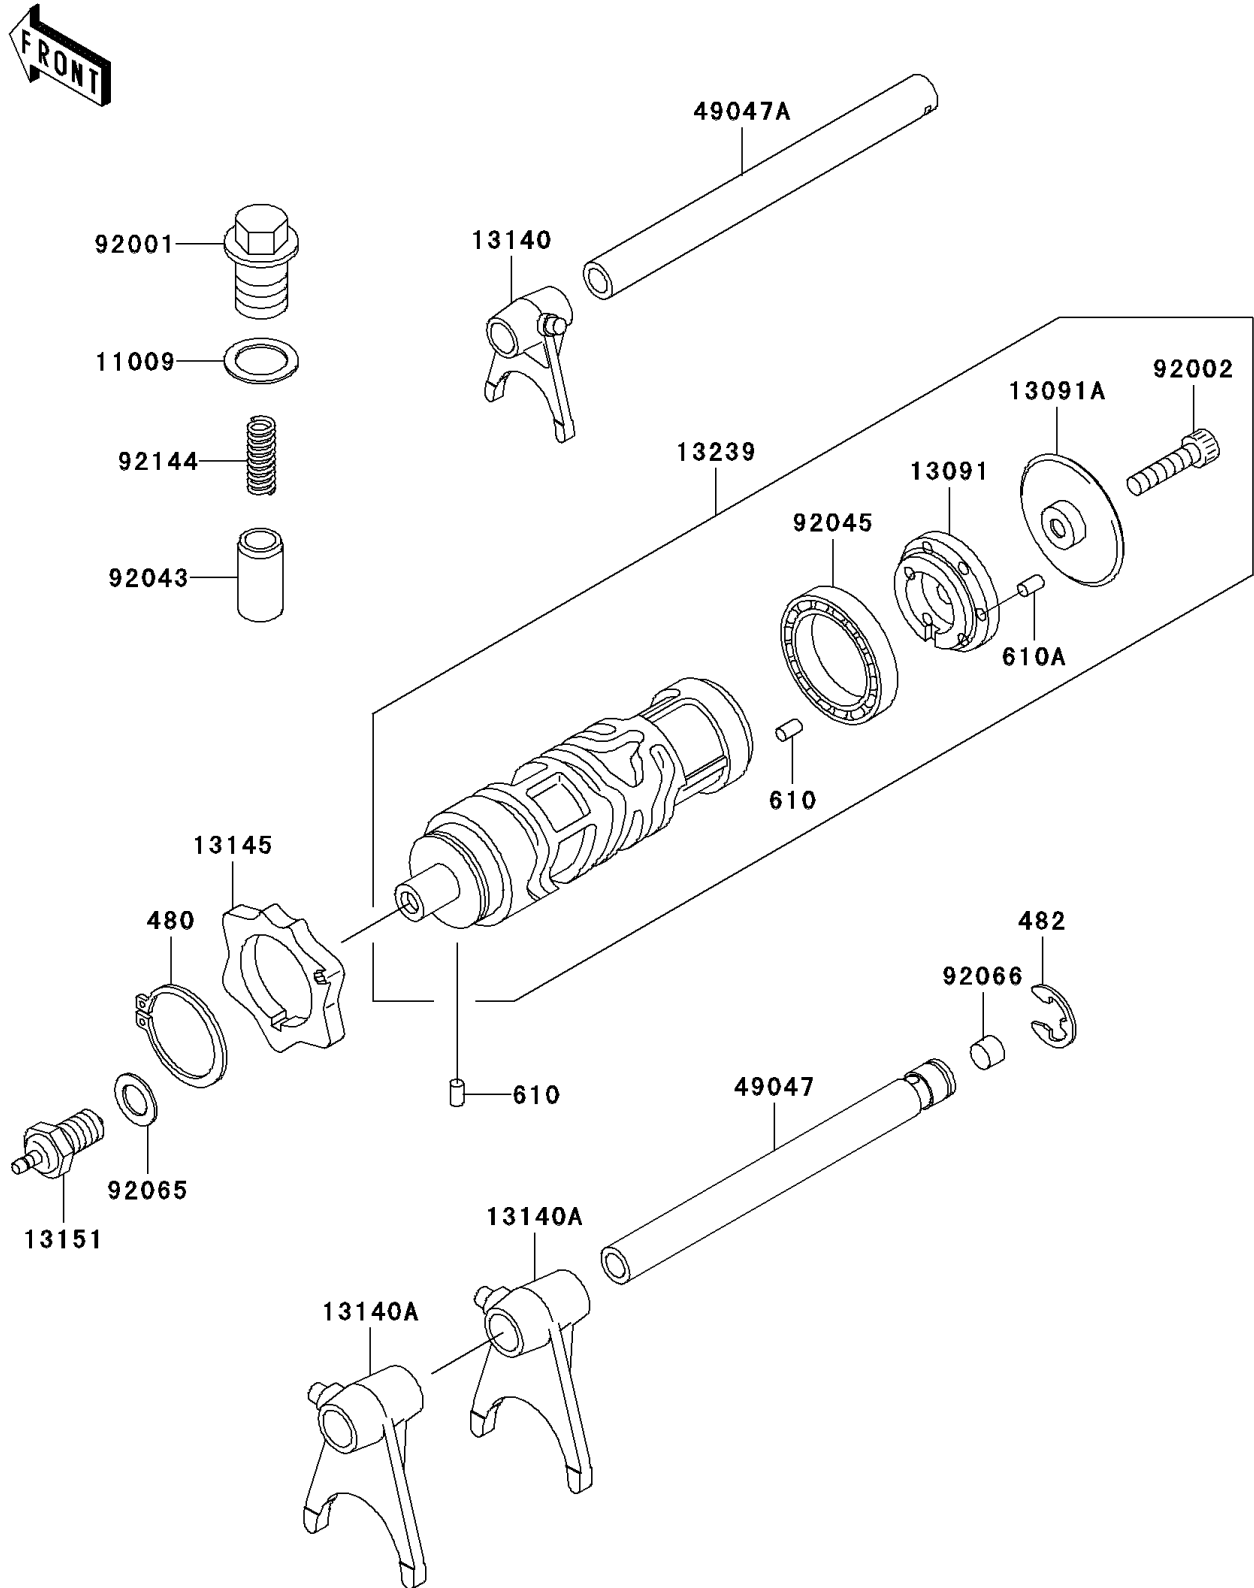

2007 Ninja[®] 250R

PARTS DIAGRAM

Gear Change Drum/Shift Fork(s)

E1362

2007 Ninja[®] 250R

PARTS LIST

Gear Change Drum/Shift Fork(s)

ITEM NAME

PART NUMBER

QUANTITY
