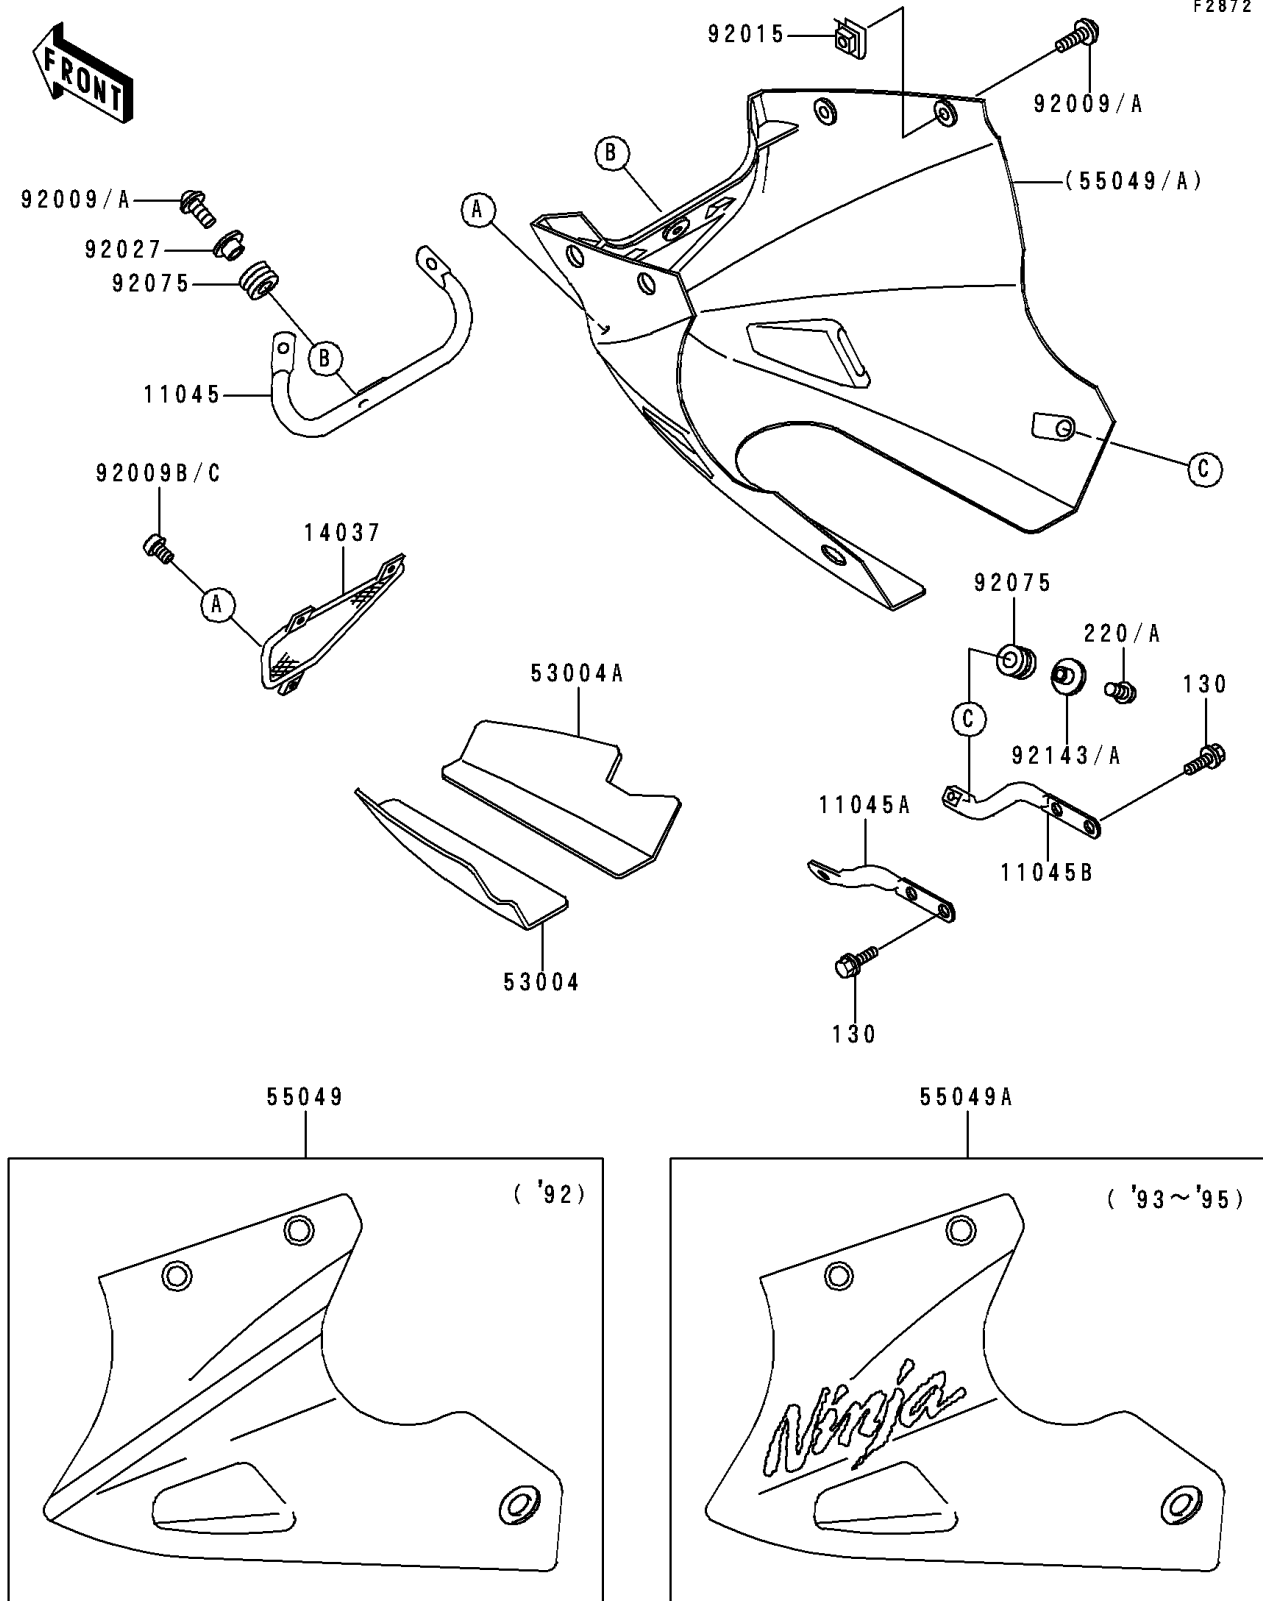

1995 Ninja® 250R

PARTS DIAGRAM

Cowling Lower

F2872

1995 Ninja[®] 250R

PARTS LIST

Cowling Lowers

ITEM NAME

PART NUMBER

QUANTITY
