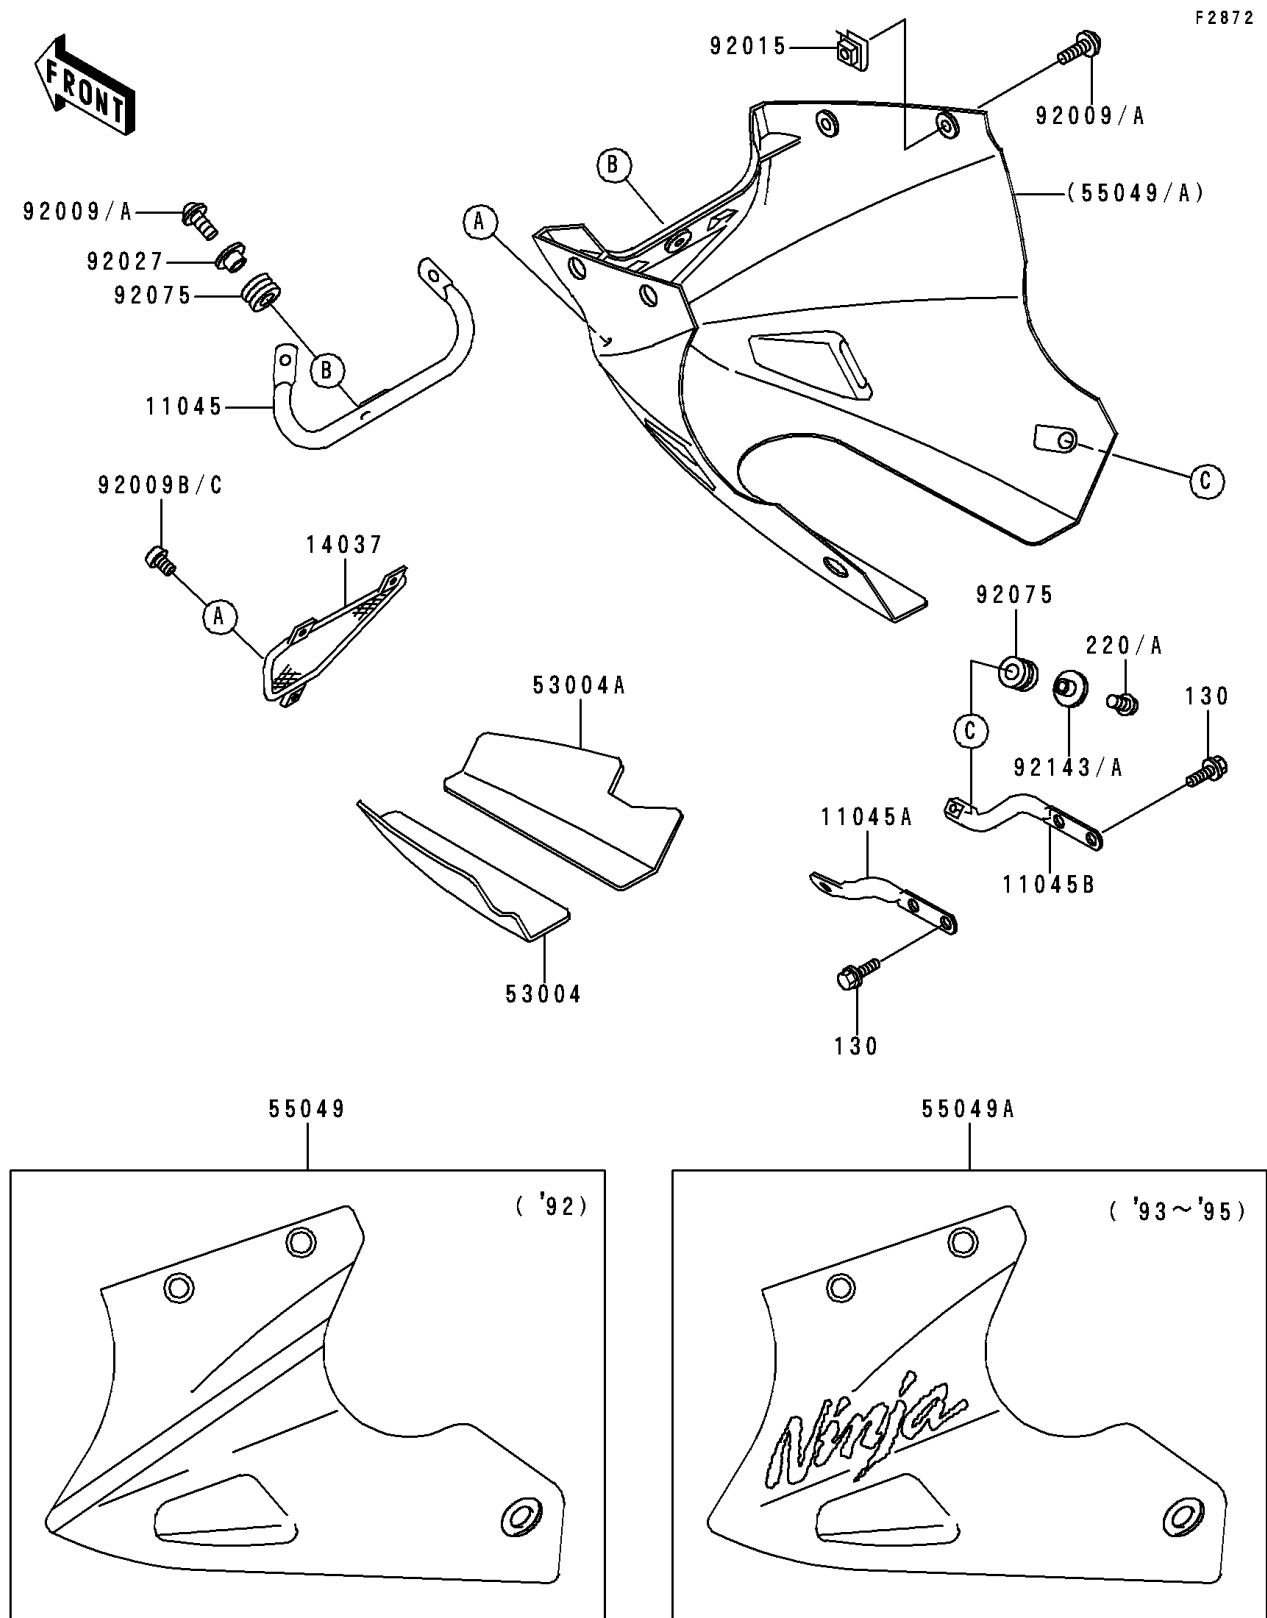

1993 Ninja® 250R

PARTS DIAGRAM

Cowling Lower

1993 Ninja[®] 250R

PARTS LIST

Cowling Lowers

ITEM NAME

PART NUMBER

QUANTITY
