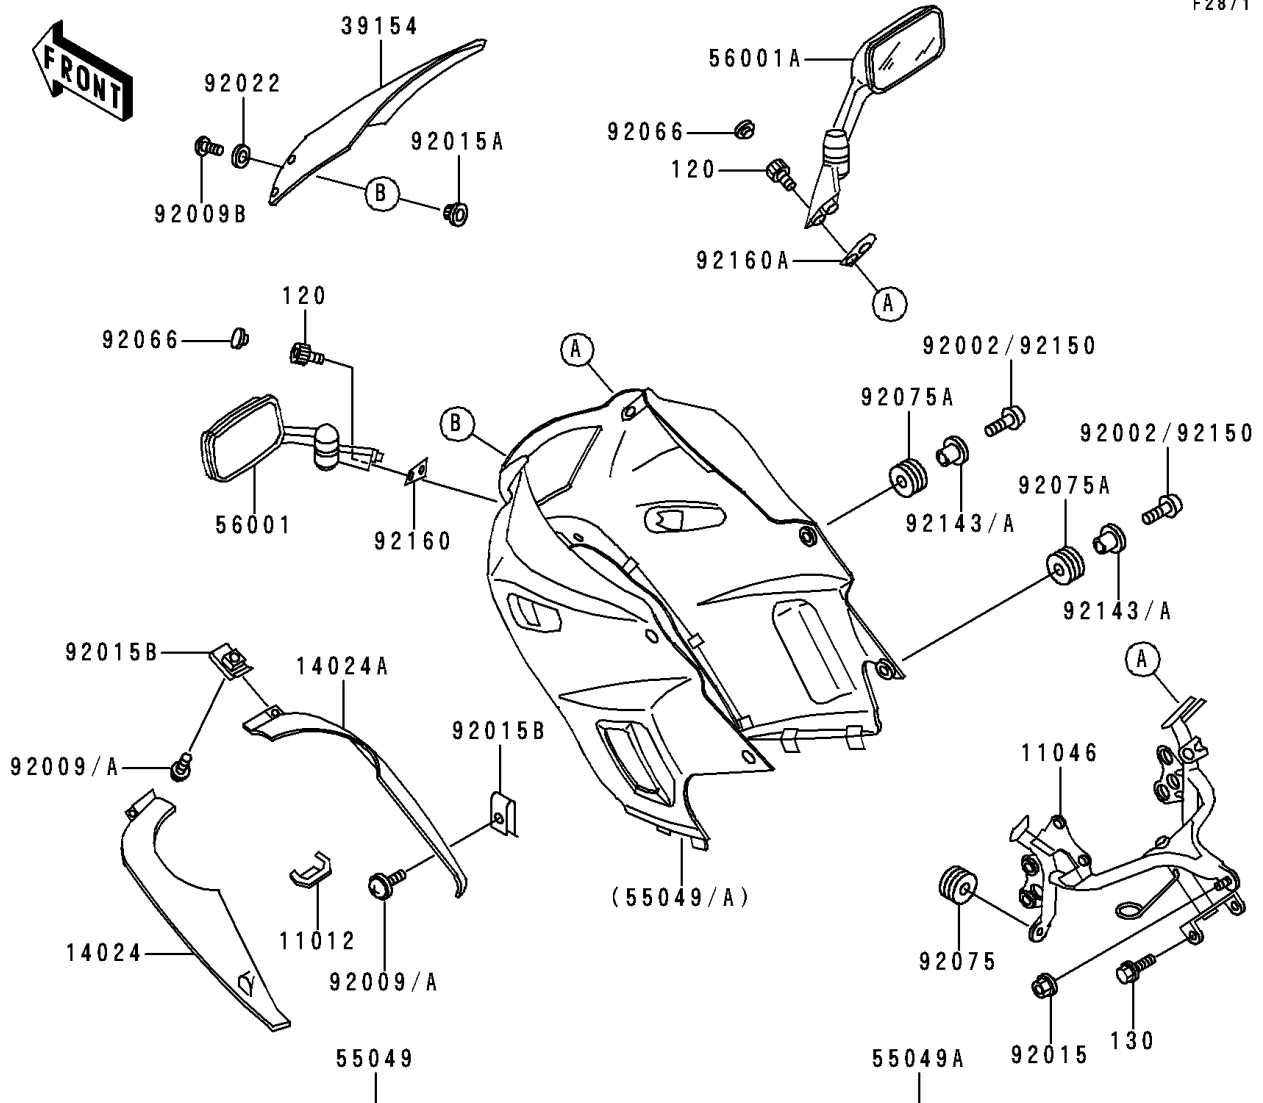

1993 Ninja® 250R

PARTS DIAGRAM

Cowling

F2871

1993 Ninja[®] 250R

PARTS LIST

Cowling

ITEM NAME

PART NUMBER

QUANTITY
