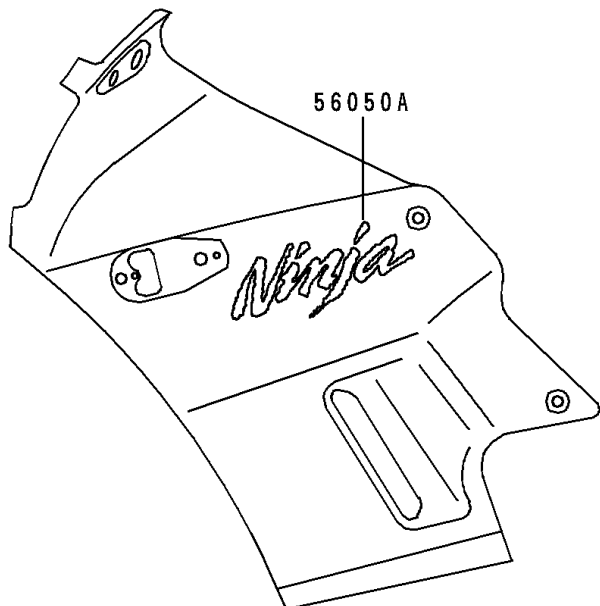

1992 Ninja® 250R

PARTS DIAGRAM

Decals(Ebony/Gray)

Kawasaki

Let the Good Times Roll®

F2861

56050

56014

56050A

56060

56060C/D

56060A/B

1992 Ninja[®] 250R

PARTS LIST

Decals(Ebony/Gray)

ITEM NAME