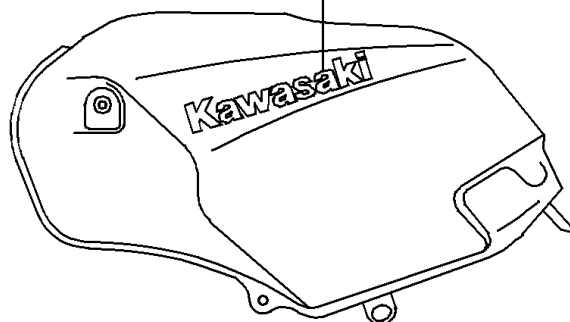

1992 Ninja® 250R

PARTS DIAGRAM

Decals(Ebony/Gray)

Kawasaki

Let the Good Times Roll®

F2861

56050

56014

56050A

56060

56060C/D

56060A/B

1992 Ninja[®] 250R

PARTS LIST

Decals(Ebony/Gray)

ITEM NAME