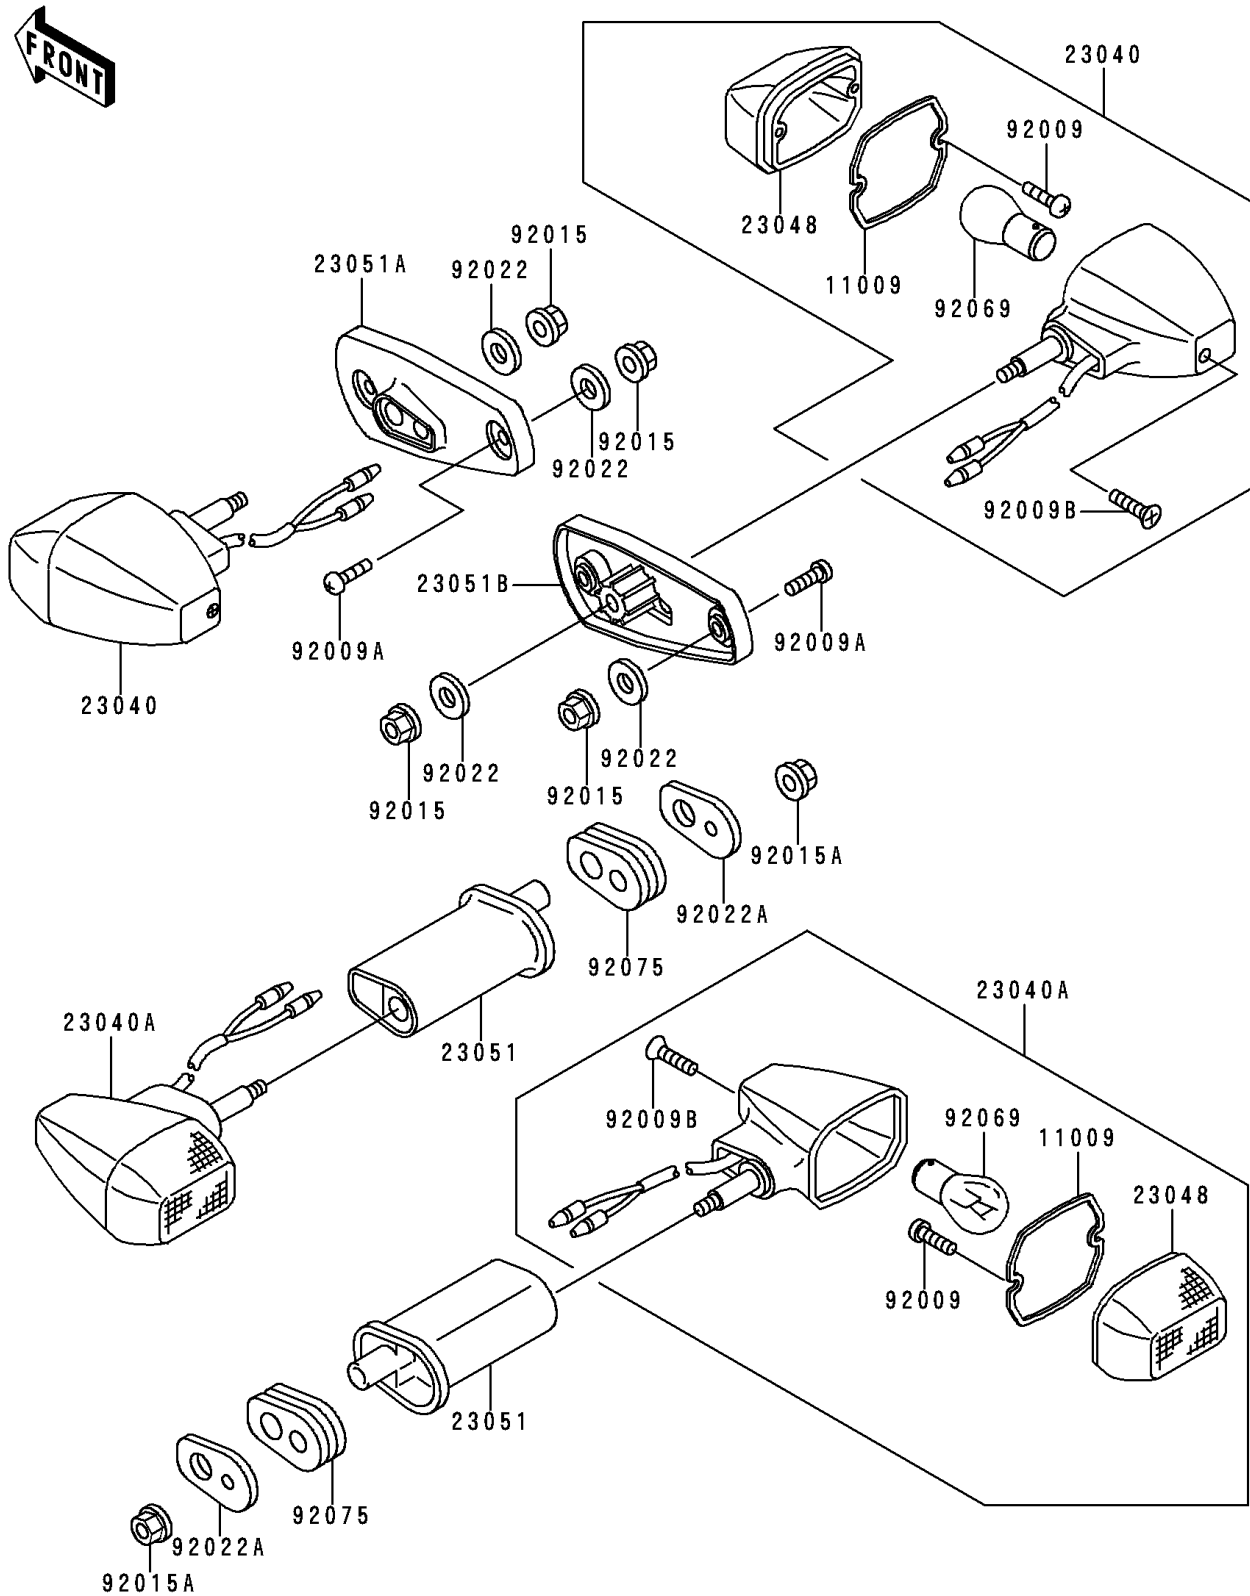

1992 Ninja[®] 250R

PARTS DIAGRAM

Turn Signals

F2730

1992 Ninja[®] 250R

PARTS LIST

Turn Signals

ITEM NAME

PART NUMBER

QUANTITY
