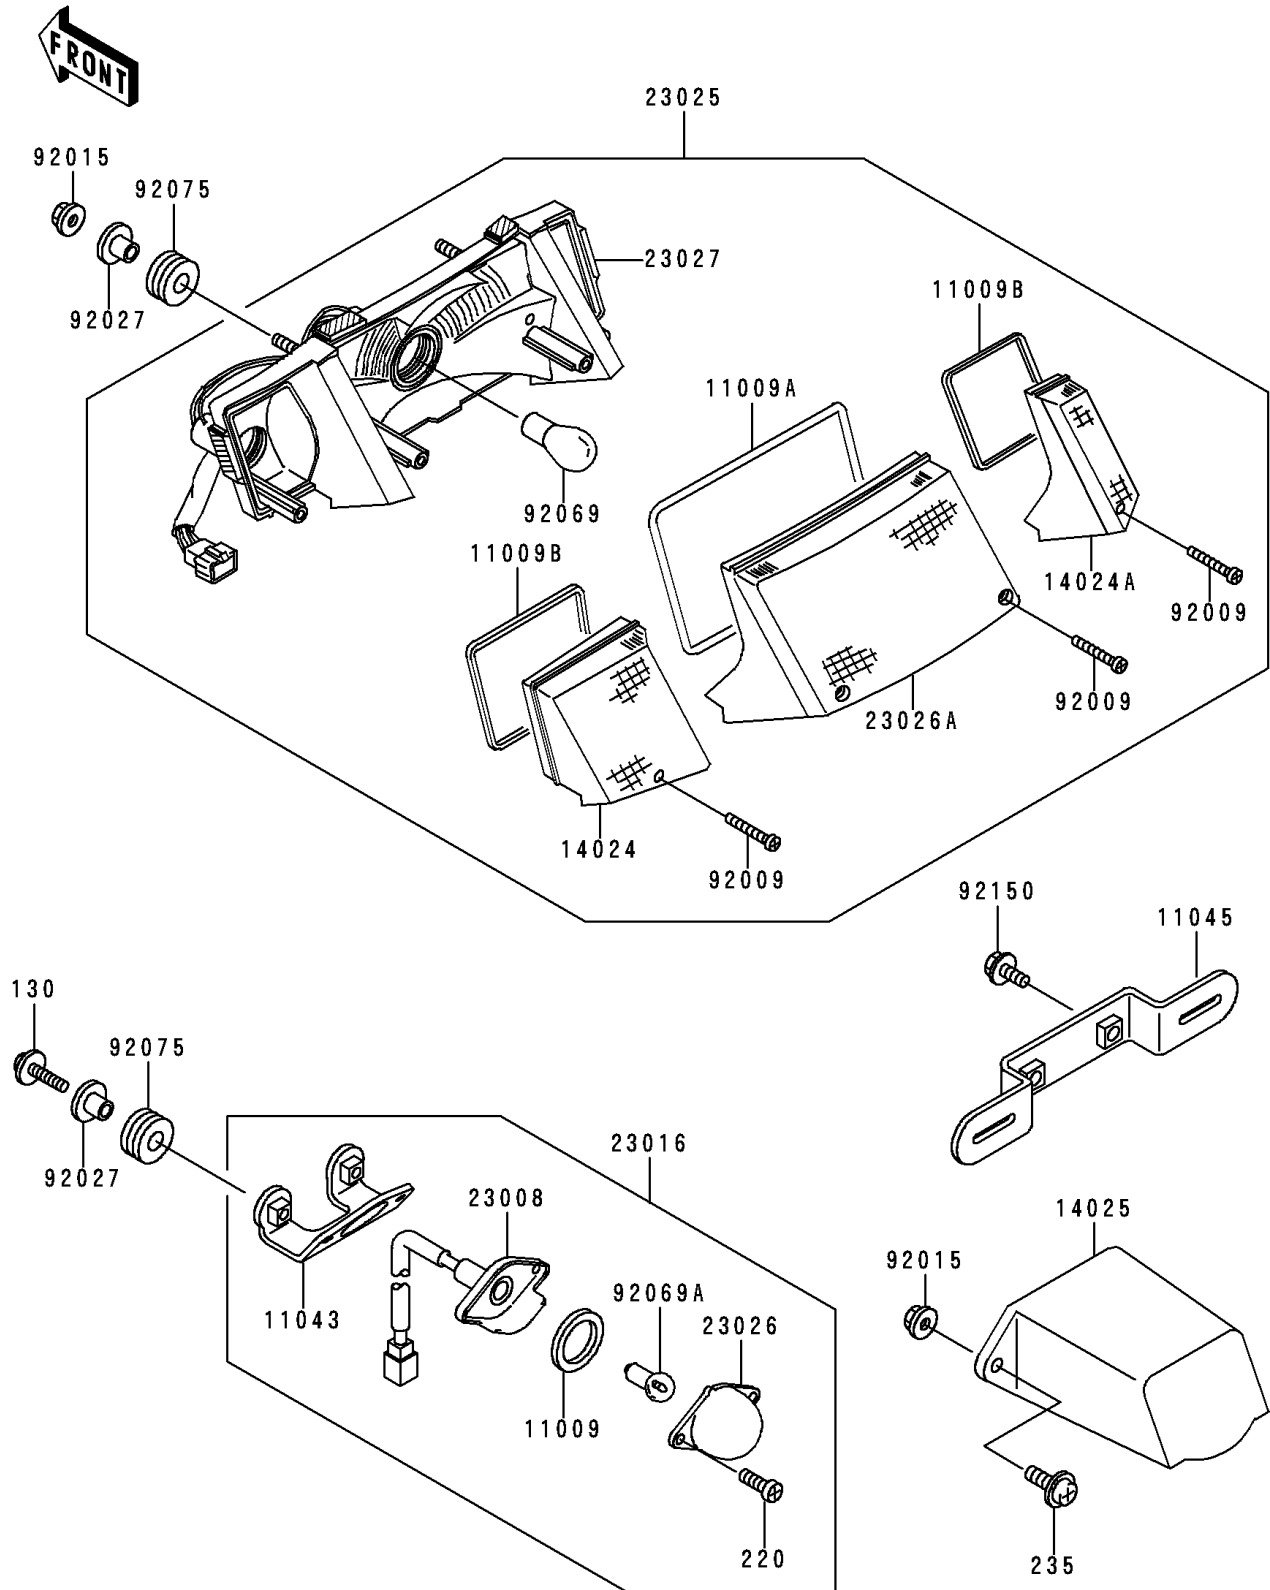

1992 Ninja® 250R

PARTS DIAGRAM

Taillight(s)

F2720

1992 Ninja[®] 250R

PARTS LIST

Taillight(s)

ITEM NAME

PART NUMBER

QUANTITY
