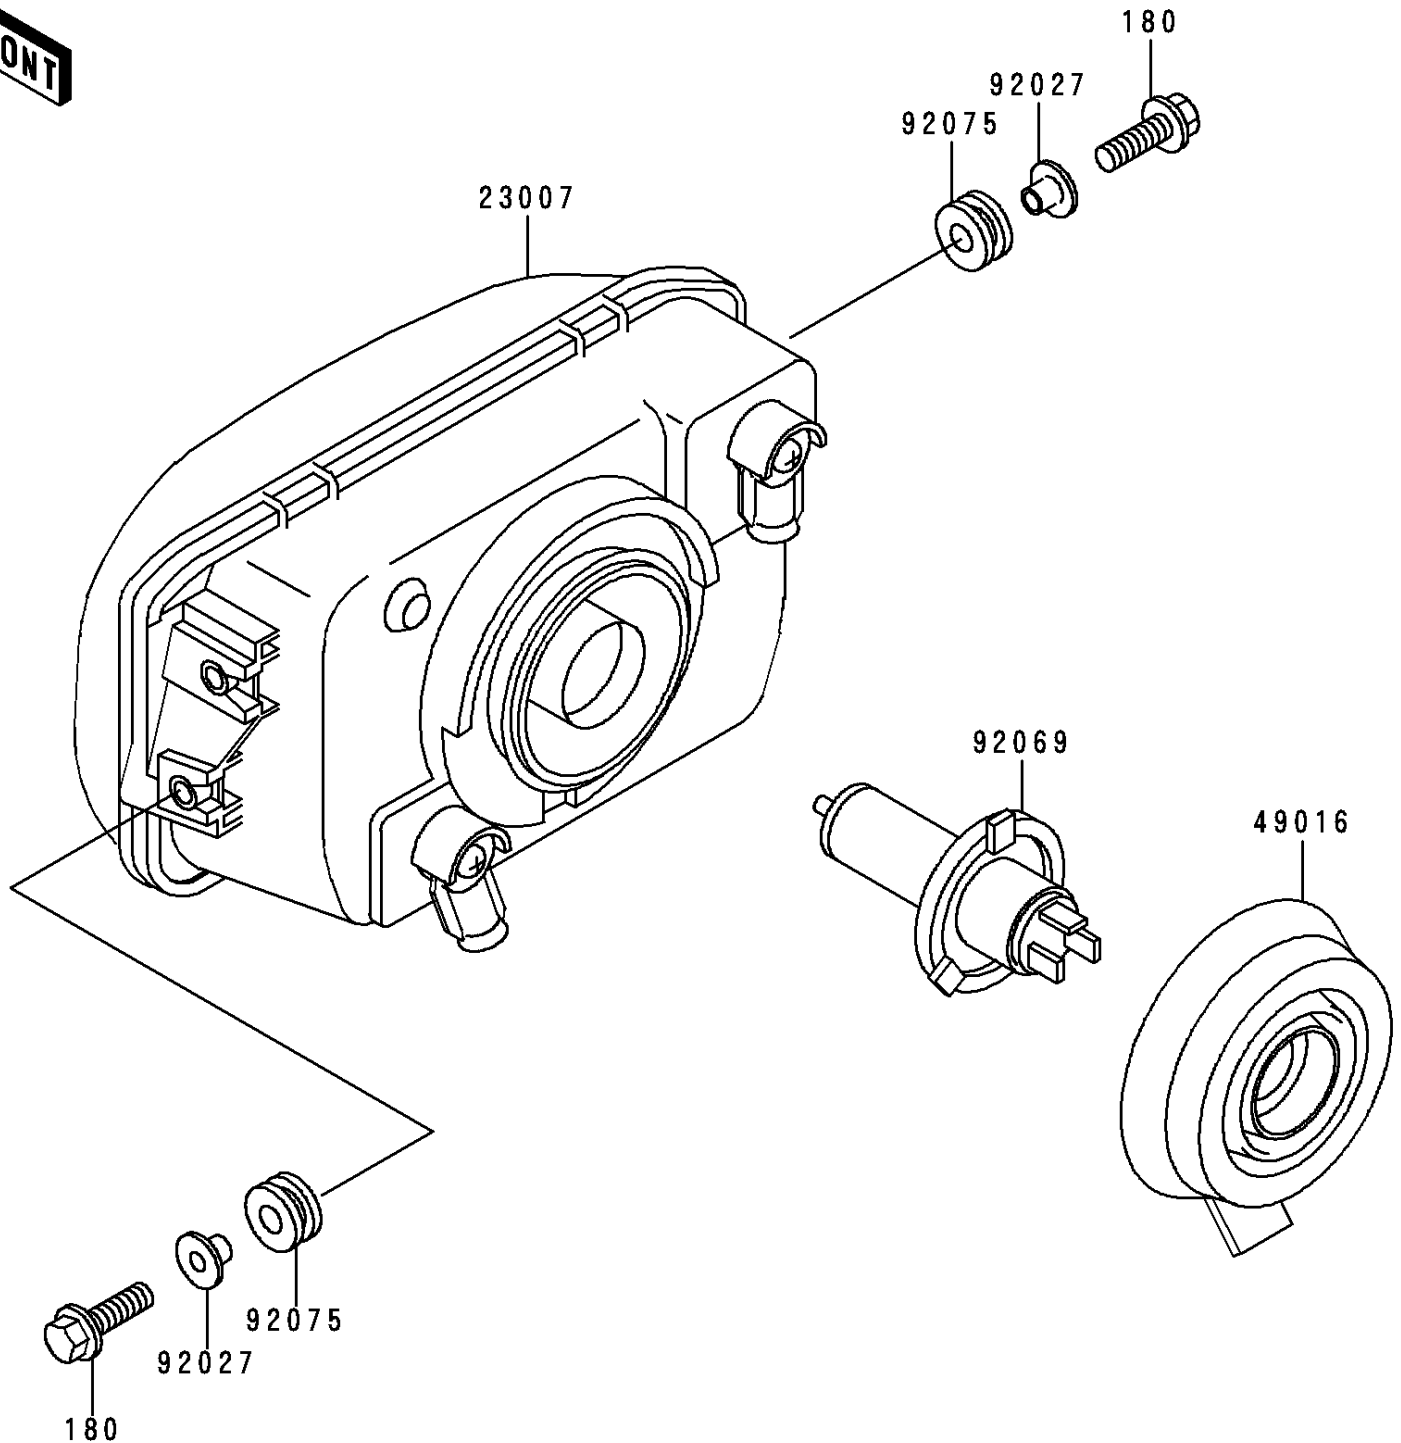

1993 Ninja[®] 250R

PARTS DIAGRAM

Headlight(s)

1993 Ninja[®] 250R

PARTS LIST

Headlight(s)

ITEM NAME

PART NUMBER

QUANTITY
