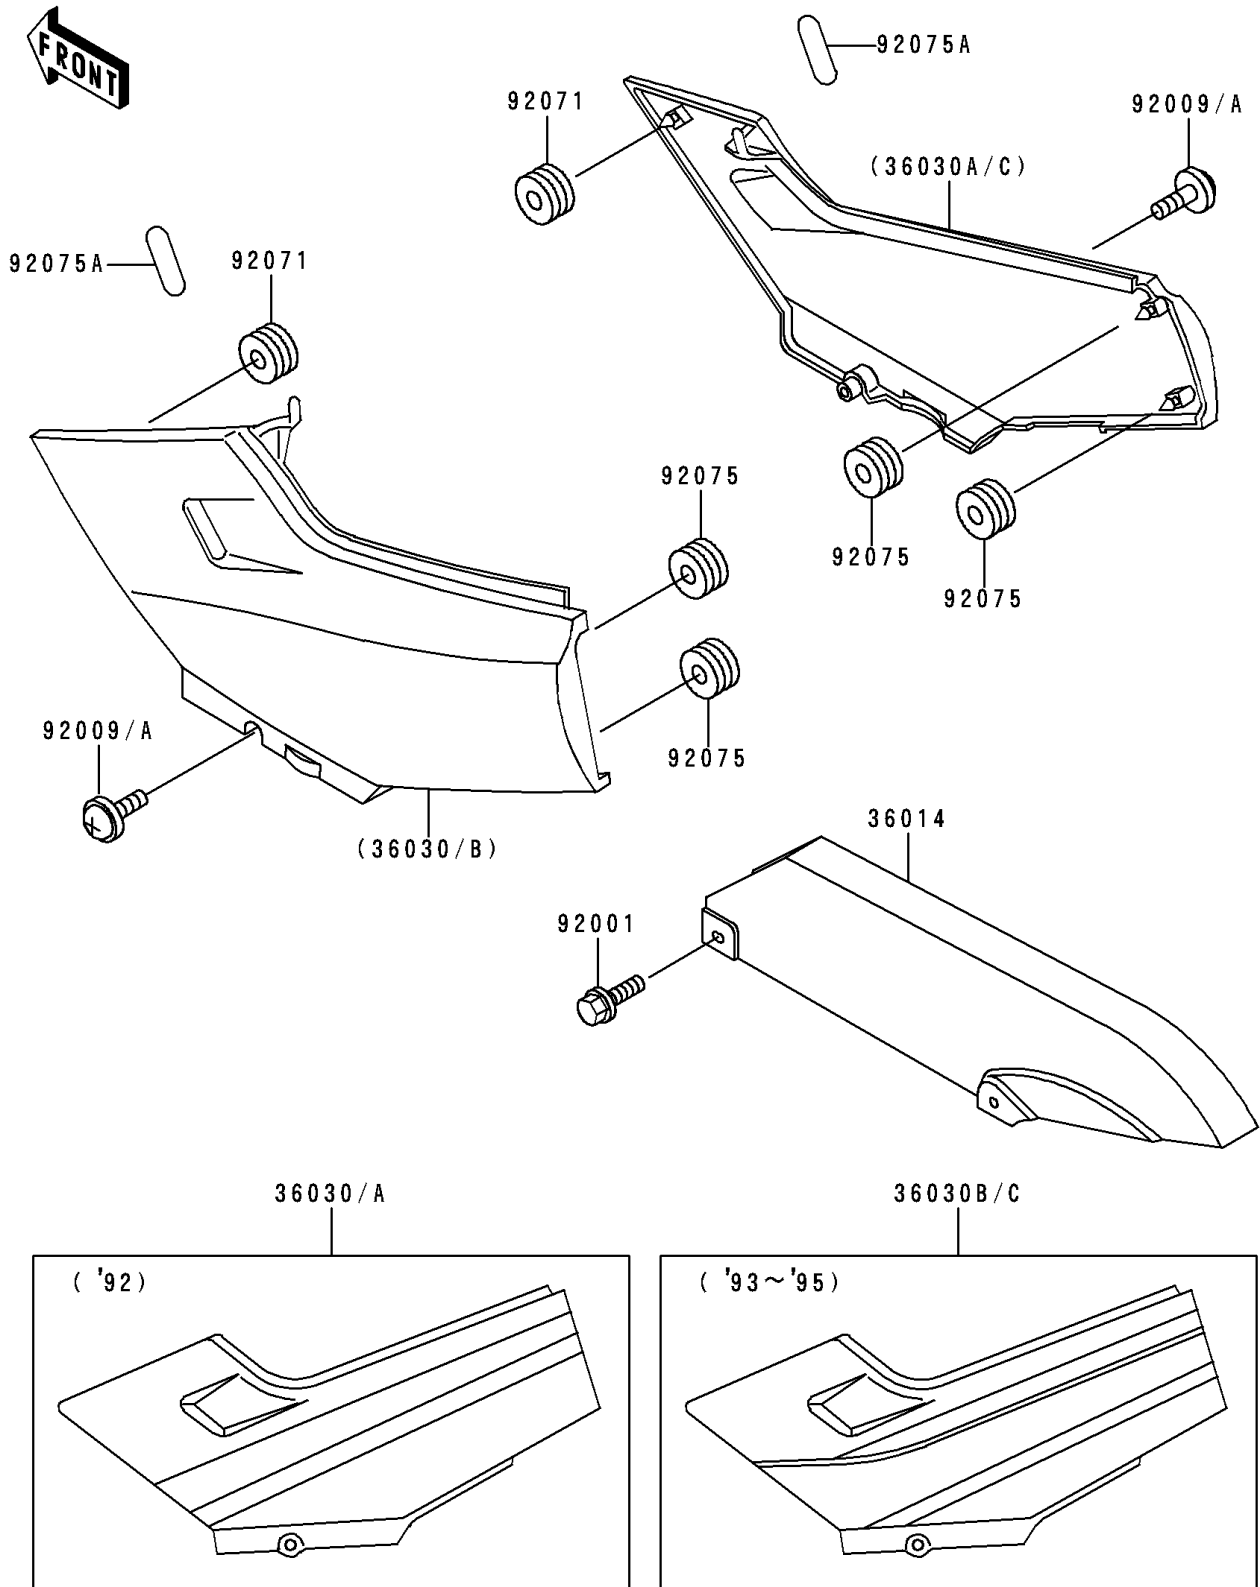

1992 Ninja[®] 250R

PARTS DIAGRAM

Side Covers/Chain Cover

F2610

1992 Ninja[®] 250R

PARTS LIST

Side Covers/Chain Cover

ITEM NAME

PART NUMBER

QUANTITY
