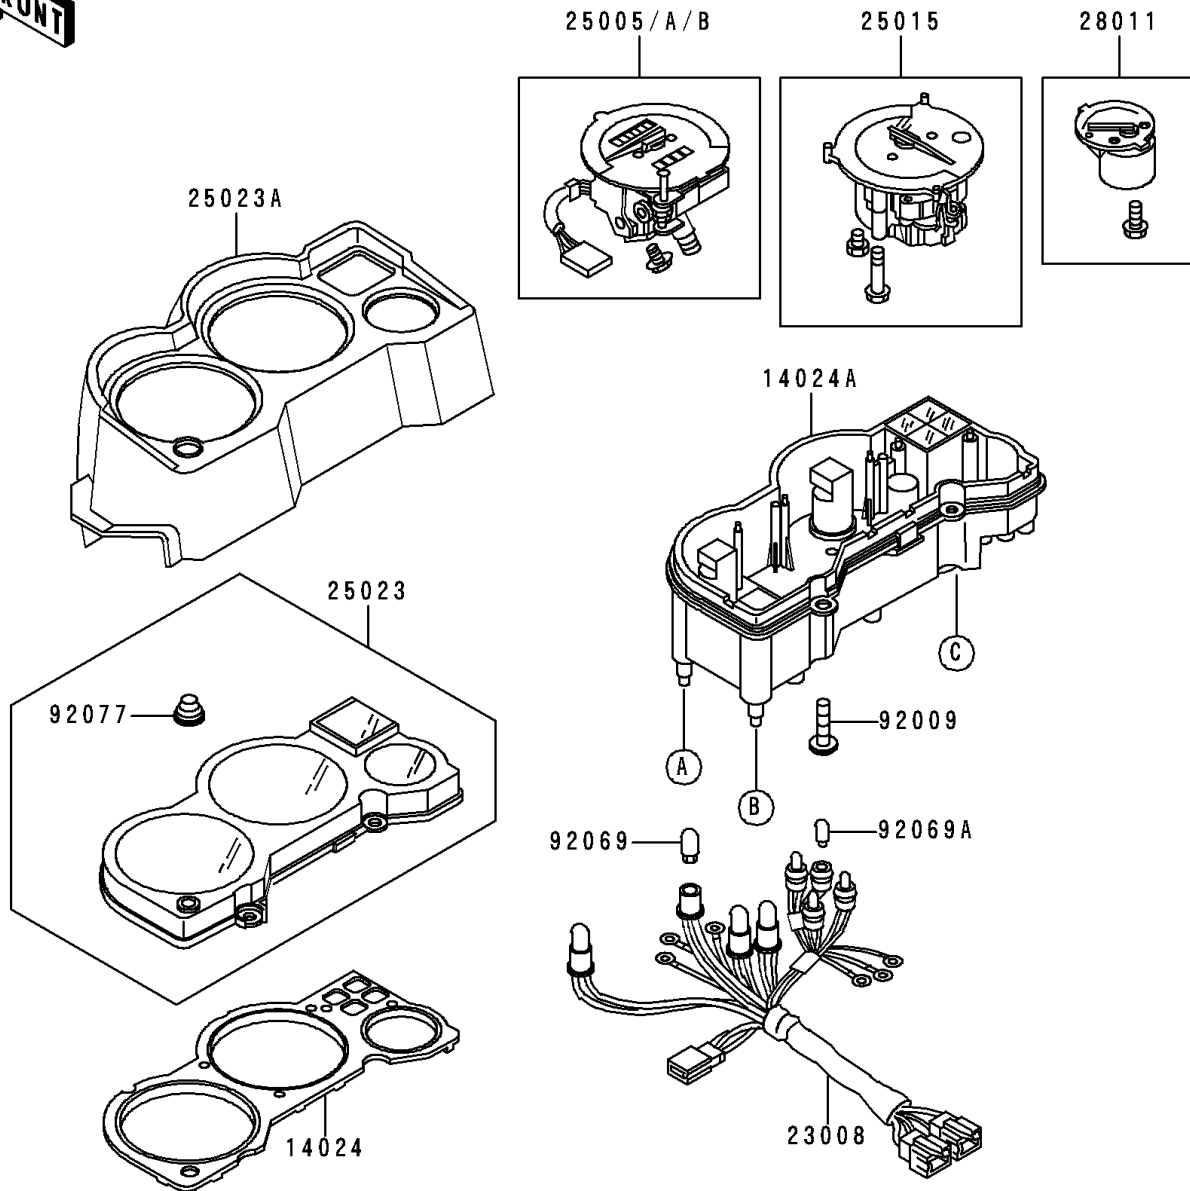

1992 Ninja[®] 250R

PARTS DIAGRAM

Meter(s)

F2530

- | | | |
|-------|-------|-------|
| (A) | (B) | (C) |
| | | |
| 92075 | 92075 | 92075 |
| | | |
| 25009 | 25009 | 25009 |
| | | |
| 92015 | 92015 | 92015 |

1992 Ninja[®] 250R

PARTS LIST

Meter(s)

ITEM NAME

PART NUMBER

QUANTITY
