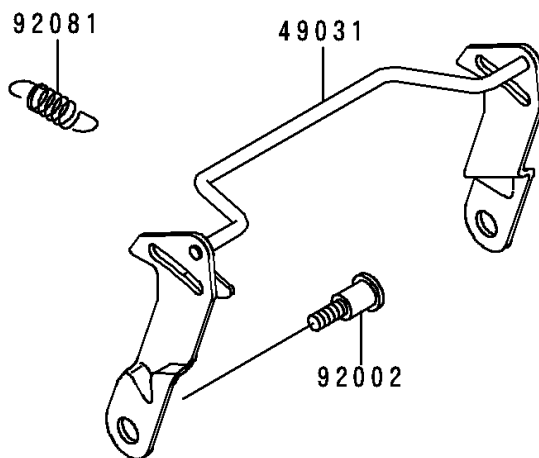

1994 Ninja[®] 250R

PARTS DIAGRAM

Seat

F 25 1 0

1994 Ninja[®] 250R

PARTS LIST

Seat

ITEM NAME	PART NUMBER	QUANTITY
LATCH,SEAT (Ref # 49031)	49031-1056	1
SEAT-ASSY,DUAL,BLACK (Ref # 53001)	53001-1547-MA	1
LEATHER,SEAT,BLACK (Ref # 53003)	53003-1192-MA	1
BOLT,SOCKET,6MM (Ref # 92002)	92002-1616	2
SPRING,HOOK RETURN (Ref # 92081)	92081-1580	2