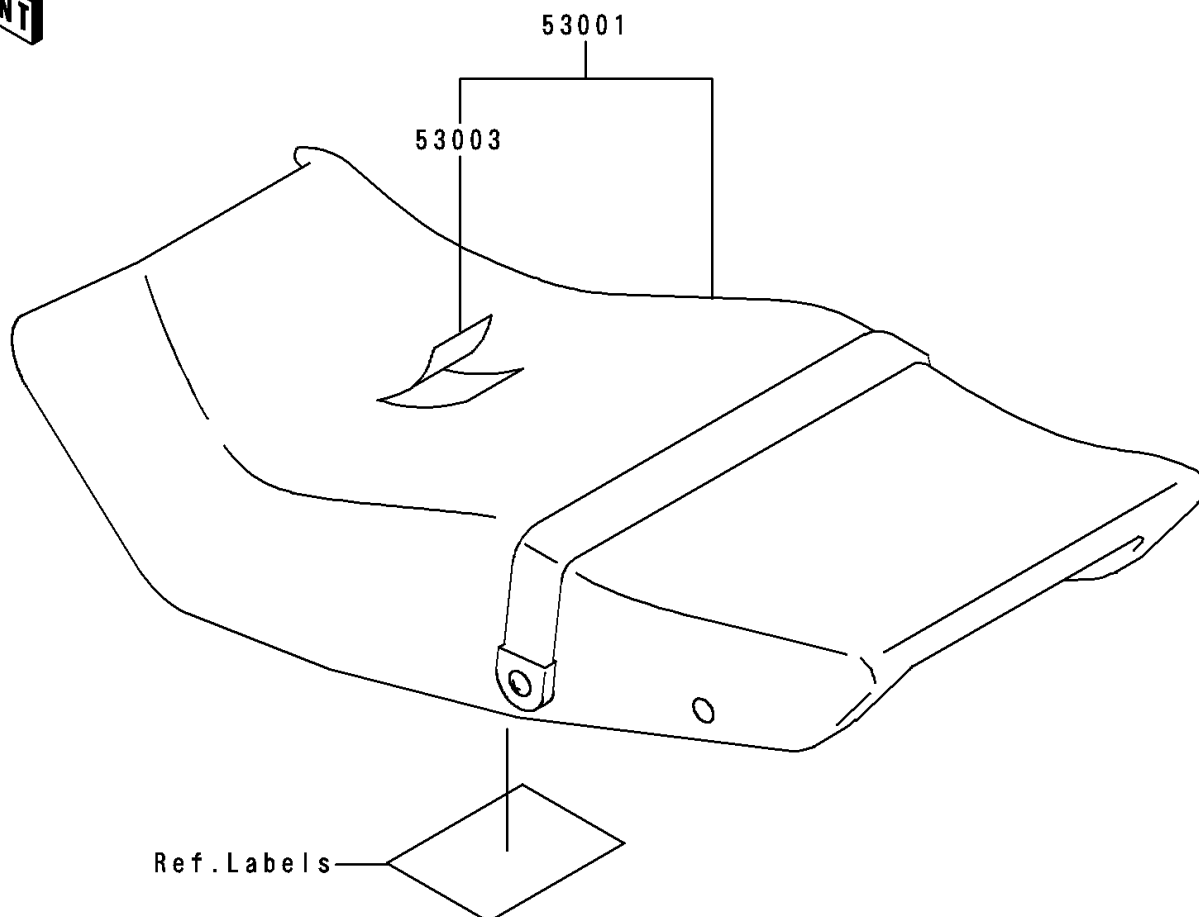

1994 Ninja[®] 250R

PARTS DIAGRAM

Seat

F 25 1 0

1994 Ninja[®] 250R

PARTS LIST

Seat

ITEM NAME	PART NUMBER	QUANTITY
LATCH,SEAT (Ref # 49031)	49031-1056	1
SEAT-ASSY,DUAL,BLACK (Ref # 53001)	53001-1547-MA	1
LEATHER,SEAT,BLACK (Ref # 53003)	53003-1192-MA	1
BOLT,SOCKET,6MM (Ref # 92002)	92002-1616	2
SPRING,HOOK RETURN (Ref # 92081)	92081-1580	2