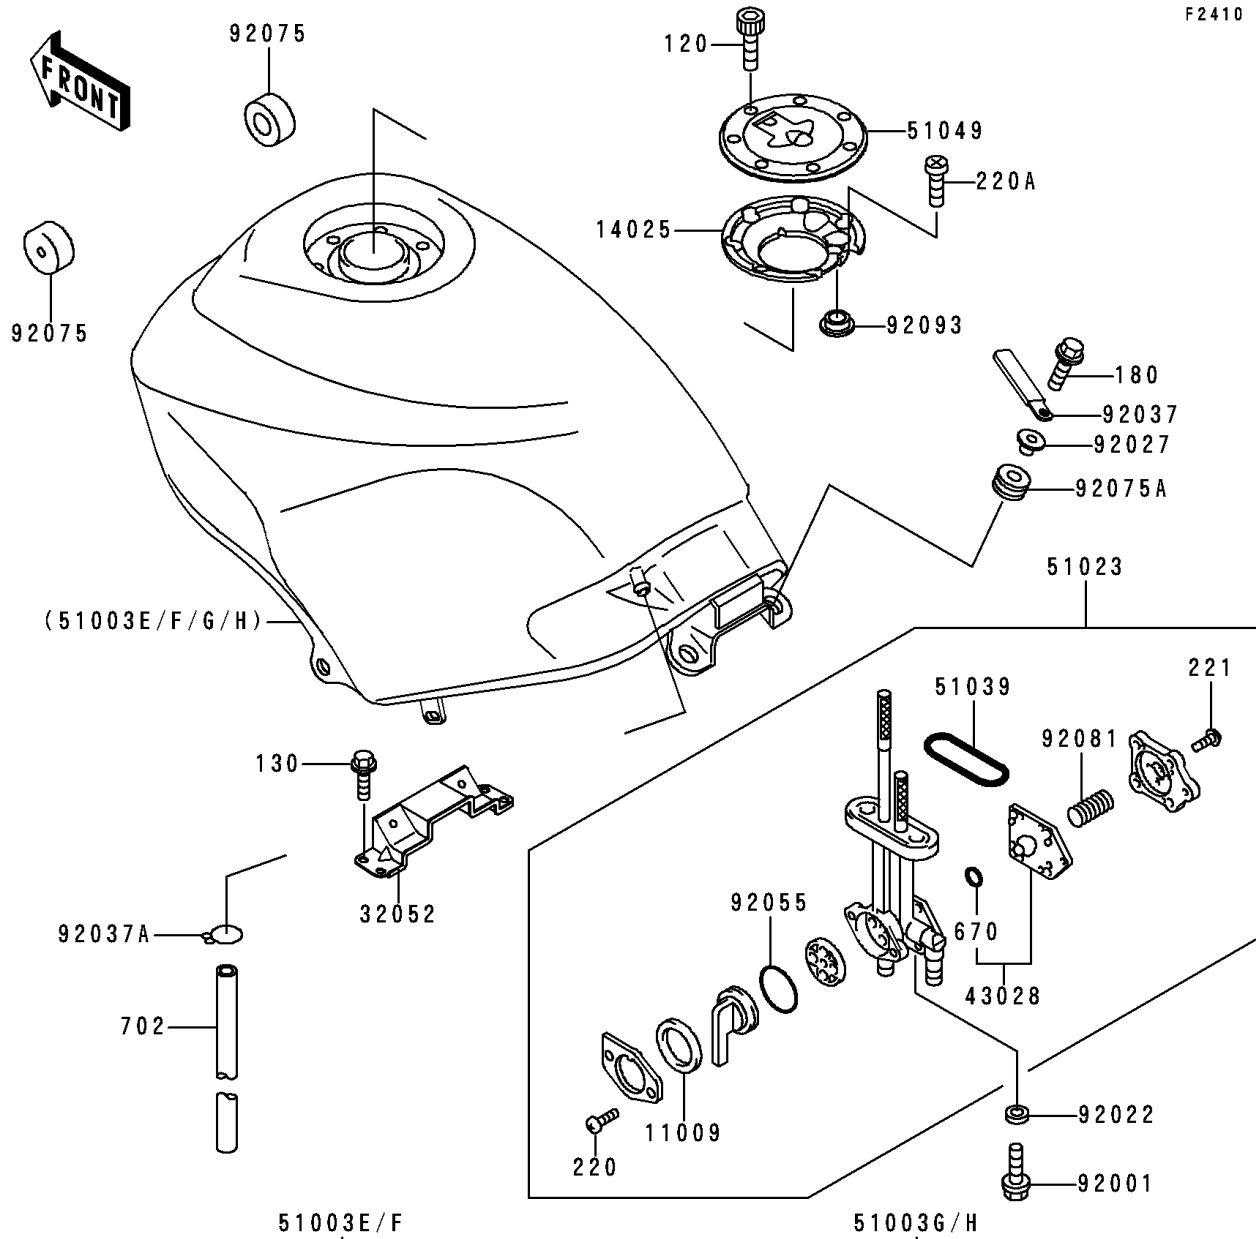

1992 Ninja[®] 250R

PARTS DIAGRAM

Fuel Tank

Kawasaki

Let the Good Times Roll[®]

F2410

1992 Ninja[®] 250R

PARTS LIST

Fuel Tank

ITEM NAME

PART NUMBER

QUANTITY
