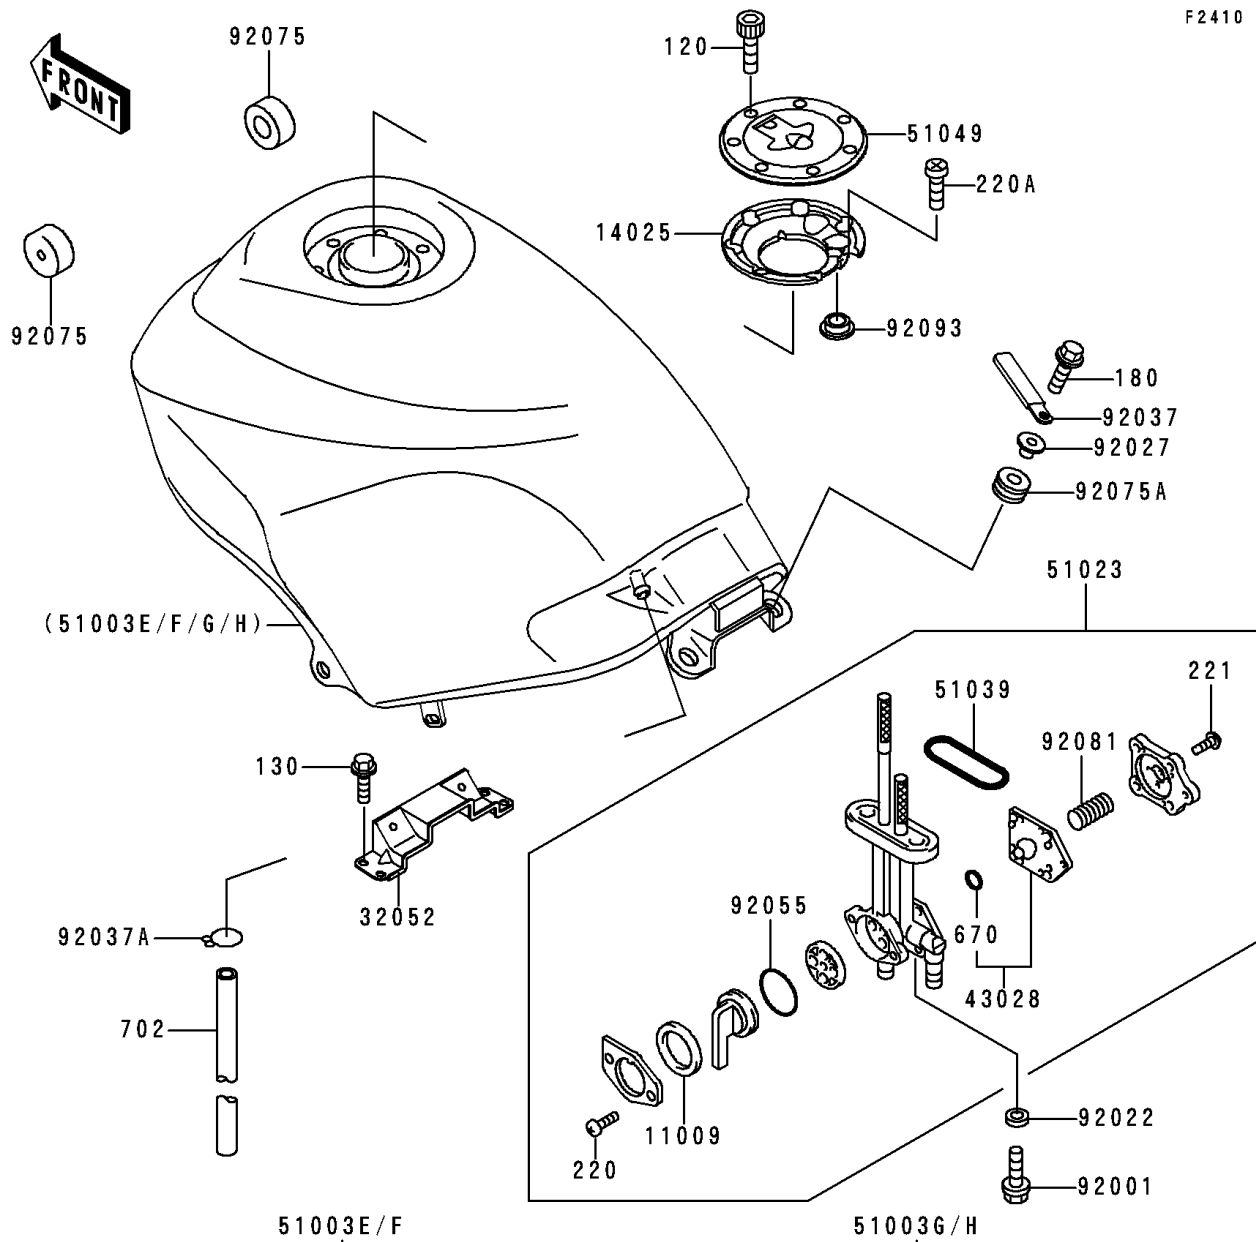

1994 Ninja[®] 250R

PARTS DIAGRAM

Fuel Tank

F2410

1994 Ninja® 250R

PARTS LIST

Fuel Tank

ITEM NAME	PART NUMBER	QUANTITY
GASKET,TAP VALVE (Ref # 11009)	11009-1188	1
COVER,TANK CAP (Ref # 14025)	14025-1913	1
BRACKET-TANK,RR (Ref # 32052)	32052-1254	1
DIAPHRAGM,TAP (Ref # 43028)	43028-1068	1
TAP-ASSY,FUEL (Ref # 51023)	51023-1139	1
BOLT-SOCKET (Ref # 120)	120S0512	7
BOLT-FLANGED,6X10 (Ref # 130)	130G0610	4
BOLT-UPSET-WS,6X25 (Ref # 180)	180D0625	2
SCREW-PAN-CROS (Ref # 220)	220C0308	2
SCREW-PAN-CROS (Ref # 220A)	220C0508	1
SCREW-CSK-CROS,4X14 (Ref # 221)	221B0414	5
O RING,4MM (Ref # 670)	670B1504	1
TUBE-RUBBER,7X10X1000 (Ref # 702)	702A071000	1
RING,TAP FLANGED (Ref # 51039)	51039-003	1
CAP-TANK,FUEL (Ref # 51049)	51049-1079	1
BOLT,6X20 (Ref # 92001)	92001-1091	2
WASHER,6.2X11X1.5 (Ref # 92022)	92022-183	2
COLLAR,L=13.1 (Ref # 92027)	92027-251	2
CLAMP,WIRING HARNESS (Ref # 92037)	92037-1069	1
CLAMP (Ref # 92037A)	92037-1712	1
RING-O,TAP LEVER (Ref # 92055)	92055-1085	1
DAMPER,FUEL TANK,FR (Ref # 92075)	92075-1115	2
DAMPER (Ref # 92075A)	92075-1690	2
SPRING,TAP DIAPHRAGM (Ref # 92081)	92081-1240	1
TANK-COMP-FUEL,EBONY (Ref # 51003G)	51003-5480-H8	1
TANK-COMP-FUEL,EBONY (Ref # 51003H)	51003-5481-H8	1
SEAL,FUEL TANK CAP (Ref # 92093)	92093-1030	1