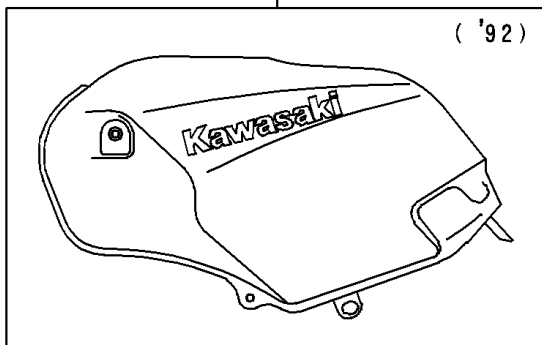

1994 Ninja[®] 250R

PARTS DIAGRAM

Fuel Tank

F2410

1994 Ninja® 250R

PARTS LIST

Fuel Tank

ITEM NAME	PART NUMBER	QUANTITY
GASKET,TAP VALVE (Ref # 11009)	11009-1188	1
COVER,TANK CAP (Ref # 14025)	14025-1913	1
BRACKET-TANK,RR (Ref # 32052)	32052-1254	1
DIAPHRAGM,TAP (Ref # 43028)	43028-1068	1
TAP-ASSY,FUEL (Ref # 51023)	51023-1139	1
BOLT-SOCKET (Ref # 120)	120S0512	7
BOLT-FLANGED,6X10 (Ref # 130)	130G0610	4
BOLT-UPSET-WS,6X25 (Ref # 180)	180D0625	2
SCREW-PAN-CROS (Ref # 220)	220C0308	2
SCREW-PAN-CROS (Ref # 220A)	220C0508	1
SCREW-CSK-CROS,4X14 (Ref # 221)	221B0414	5
O RING,4MM (Ref # 670)	670B1504	1
TUBE-RUBBER,7X10X1000 (Ref # 702)	702A071000	1
RING,TAP FLANGED (Ref # 51039)	51039-003	1
CAP-TANK,FUEL (Ref # 51049)	51049-1079	1
BOLT,6X20 (Ref # 92001)	92001-1091	2
WASHER,6.2X11X1.5 (Ref # 92022)	92022-183	2
COLLAR,L=13.1 (Ref # 92027)	92027-251	2
CLAMP,WIRING HARNESS (Ref # 92037)	92037-1069	1
CLAMP (Ref # 92037A)	92037-1712	1
RING-O,TAP LEVER (Ref # 92055)	92055-1085	1
DAMPER,FUEL TANK,FR (Ref # 92075)	92075-1115	2
DAMPER (Ref # 92075A)	92075-1690	2
SPRING,TAP DIAPHRAGM (Ref # 92081)	92081-1240	1
TANK-COMP-FUEL,EBONY (Ref # 51003G)	51003-5480-H8	1
TANK-COMP-FUEL,EBONY (Ref # 51003H)	51003-5481-H8	1
SEAL,FUEL TANK CAP (Ref # 92093)	92093-1030	1