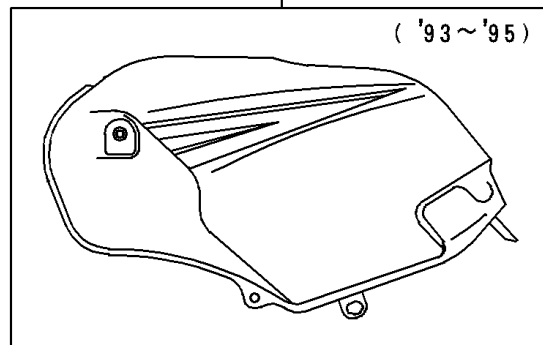

1994 Ninja[®] 250R

PARTS DIAGRAM

Fuel Tank

F2410

1994 Ninja® 250R

PARTS LIST

Fuel Tank

ITEM NAME	PART NUMBER	QUANTITY
GASKET,TAP VALVE (Ref # 11009)	11009-1188	1
COVER,TANK CAP (Ref # 14025)	14025-1913	1
BRACKET-TANK,RR (Ref # 32052)	32052-1254	1
DIAPHRAGM,TAP (Ref # 43028)	43028-1068	1
TAP-ASSY,FUEL (Ref # 51023)	51023-1139	1
BOLT-SOCKET (Ref # 120)	120S0512	7
BOLT-FLANGED,6X10 (Ref # 130)	130G0610	4
BOLT-UPSET-WS,6X25 (Ref # 180)	180D0625	2
SCREW-PAN-CROS (Ref # 220)	220C0308	2
SCREW-PAN-CROS (Ref # 220A)	220C0508	1
SCREW-CSK-CROS,4X14 (Ref # 221)	221B0414	5
O RING,4MM (Ref # 670)	670B1504	1
TUBE-RUBBER,7X10X1000 (Ref # 702)	702A071000	1
RING,TAP FLANGED (Ref # 51039)	51039-003	1
CAP-TANK,FUEL (Ref # 51049)	51049-1079	1
BOLT,6X20 (Ref # 92001)	92001-1091	2
WASHER,6.2X11X1.5 (Ref # 92022)	92022-183	2
COLLAR,L=13.1 (Ref # 92027)	92027-251	2
CLAMP,WIRING HARNESS (Ref # 92037)	92037-1069	1
CLAMP (Ref # 92037A)	92037-1712	1
RING-O,TAP LEVER (Ref # 92055)	92055-1085	1
DAMPER,FUEL TANK,FR (Ref # 92075)	92075-1115	2
DAMPER (Ref # 92075A)	92075-1690	2
SPRING,TAP DIAPHRAGM (Ref # 92081)	92081-1240	1
TANK-COMP-FUEL,EBONY (Ref # 51003G)	51003-5480-H8	1
TANK-COMP-FUEL,EBONY (Ref # 51003H)	51003-5481-H8	1
SEAL,FUEL TANK CAP (Ref # 92093)	92093-1030	1