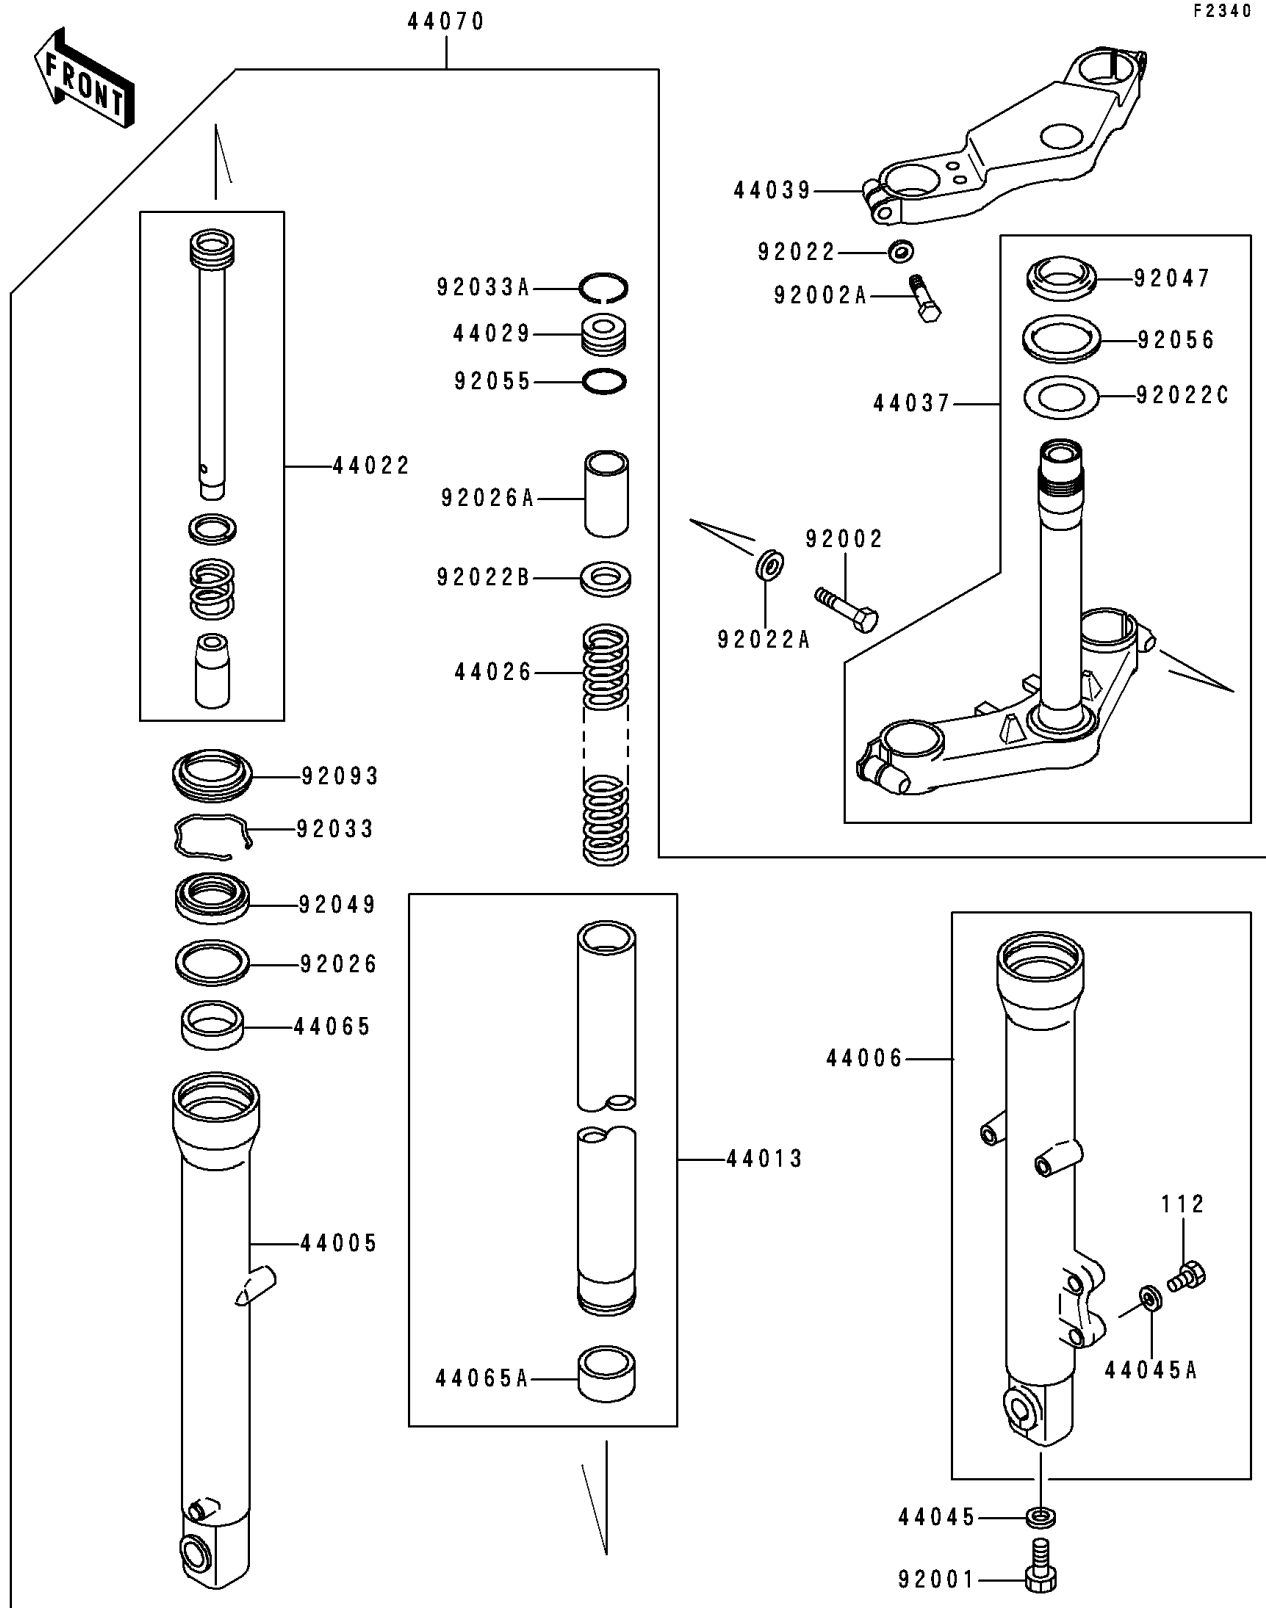

1992 Ninja[®] 250R

PARTS DIAGRAM

Front Fork

1992 Ninja[®] 250R

PARTS LIST

Front Fork

ITEM NAME

PART NUMBER

QUANTITY
