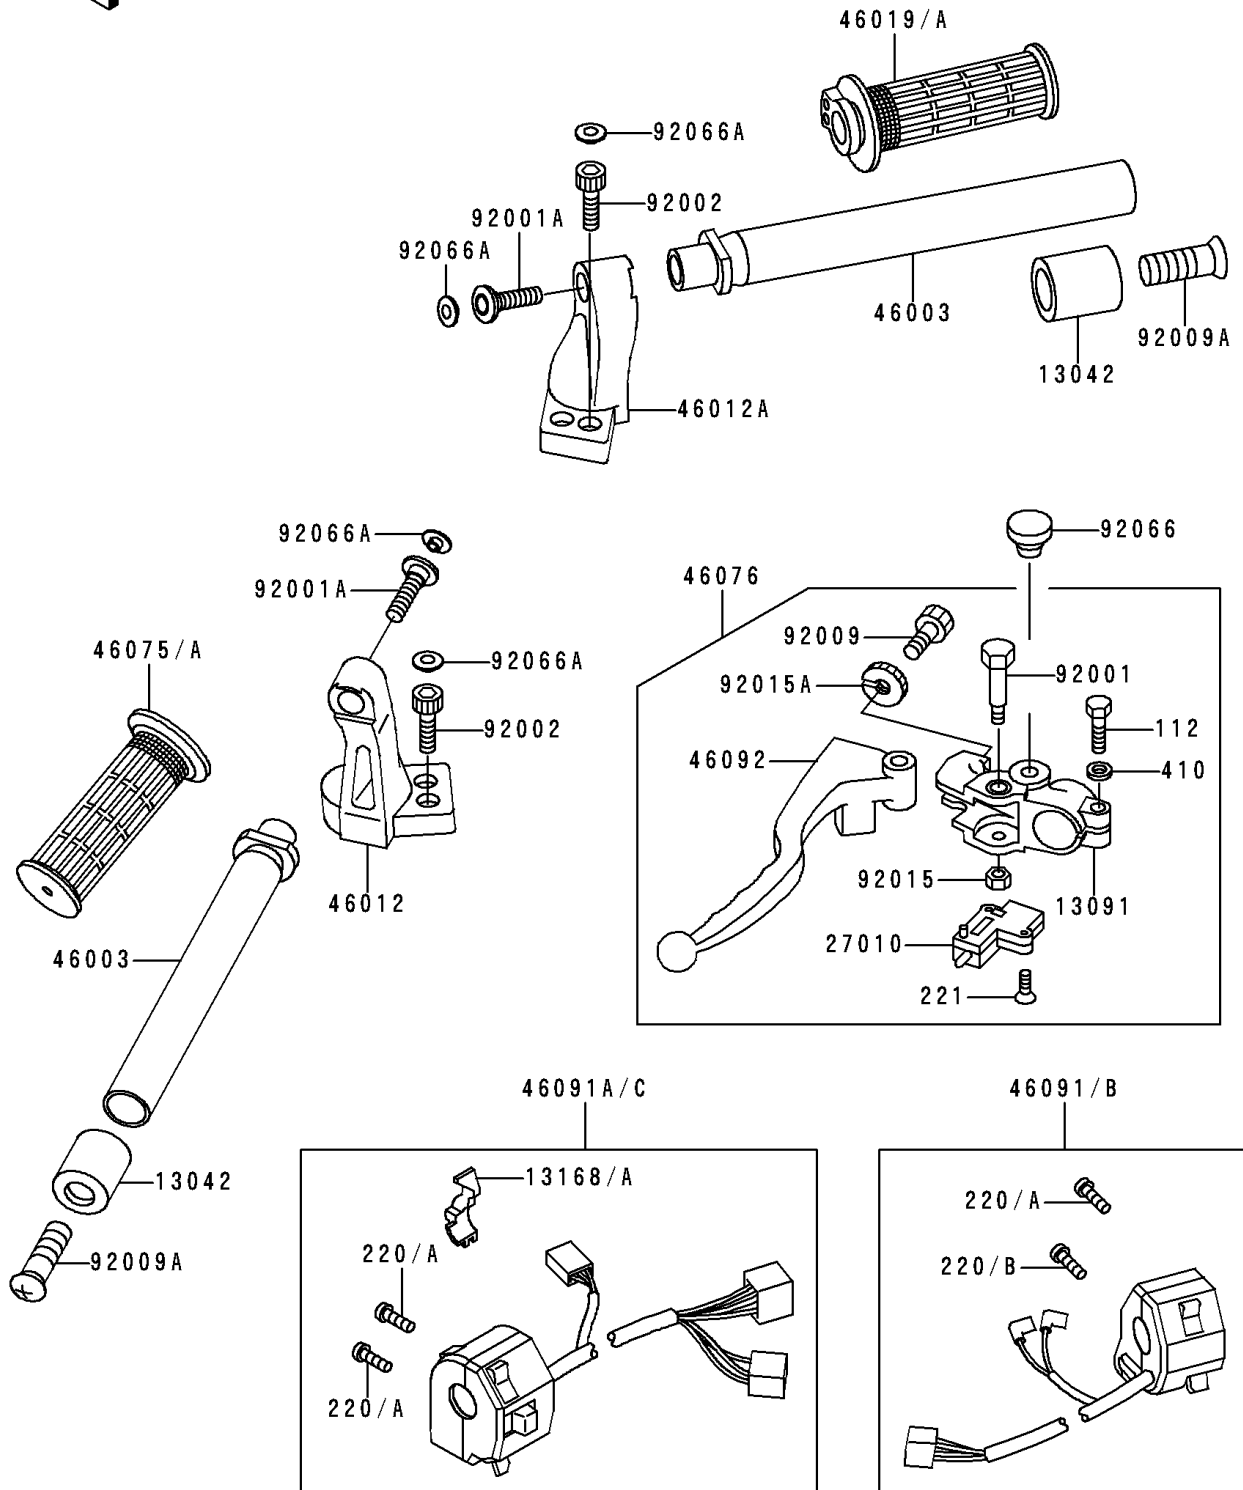

1994 Ninja[®] 250R

PARTS DIAGRAM

Handlebar

F 23 10

1994 Ninja[®] 250R

PARTS LIST

Handlebar

ITEM NAME	PART NUMBER	QUANTITY
BOLT-UPSET,6X22 (Ref # 112)	112C0622	1
SCREW-PAN-CROS (Ref # 220)	220C0520	4
SCREW-CSK-CROS (Ref # 221)	221C0316	2
WASHER-PLAIN-SMALL,6MM,BLACK (Ref # 410)	410F0600	1
WEIGHT,HANDLE (Ref # 13042)	13042-1069	2
HOLDER,CLUTCH LEVER (Ref # 13091)	13091-1272	1
LEVER,CHOKE (Ref # 13168)	13168-1239	1
SWITCH,CLUTCH,BLACK (Ref # 27010)	27010-1094	1
HANDLE (Ref # 46003)	46003-1280	2
HOLDER-HANDLE,LH (Ref # 46012)	46012-1183	1
HOLDER-HANDLE,RH (Ref # 46012A)	46012-1184	1
GRIP-ASSY,THROTTLE (Ref # 46019)	46019-1059	1
GRIP,LH (Ref # 46075)	46075-1028	1
LEVER-ASSY-GRIP,CLUTCH (Ref # 46076)	46076-1105	1
HOUSING-ASSY-CONTROL,RH (Ref # 46091)	46091-1361	1
HOUSING-ASSY-CONTROL,LH (Ref # 46091A)	46091-1397	1
LEVER-GRIP,CLUTCH (Ref # 46092)	46092-1103	1
BOLT,CLUTCH LEVER,BLACK (Ref # 92001)	92001-1548	1
BOLT,SOCKET,8X30 (Ref # 92001A)	92001-1995	2
BOLT,SOCKET,8X20 (Ref # 92002)	92002-1178	4
SCREW,CABLE ADJUST,8MM,BLACK (Ref # 92009)	92009-1134	1
SCREW,8X45 (Ref # 92009A)	92009-1257	2
NUT,LOCK,6MM,BLACK (Ref # 92015)	92015-1191	1
NUT,CABLE ADJUST LOCK,BLACK (Ref # 92015A)	92015-1197	1
PLUG,9.5X8,POLYETHYLENE (Ref # 92066)	92066-1077	1
PLUG (Ref # 92066A)	92066-1216	6