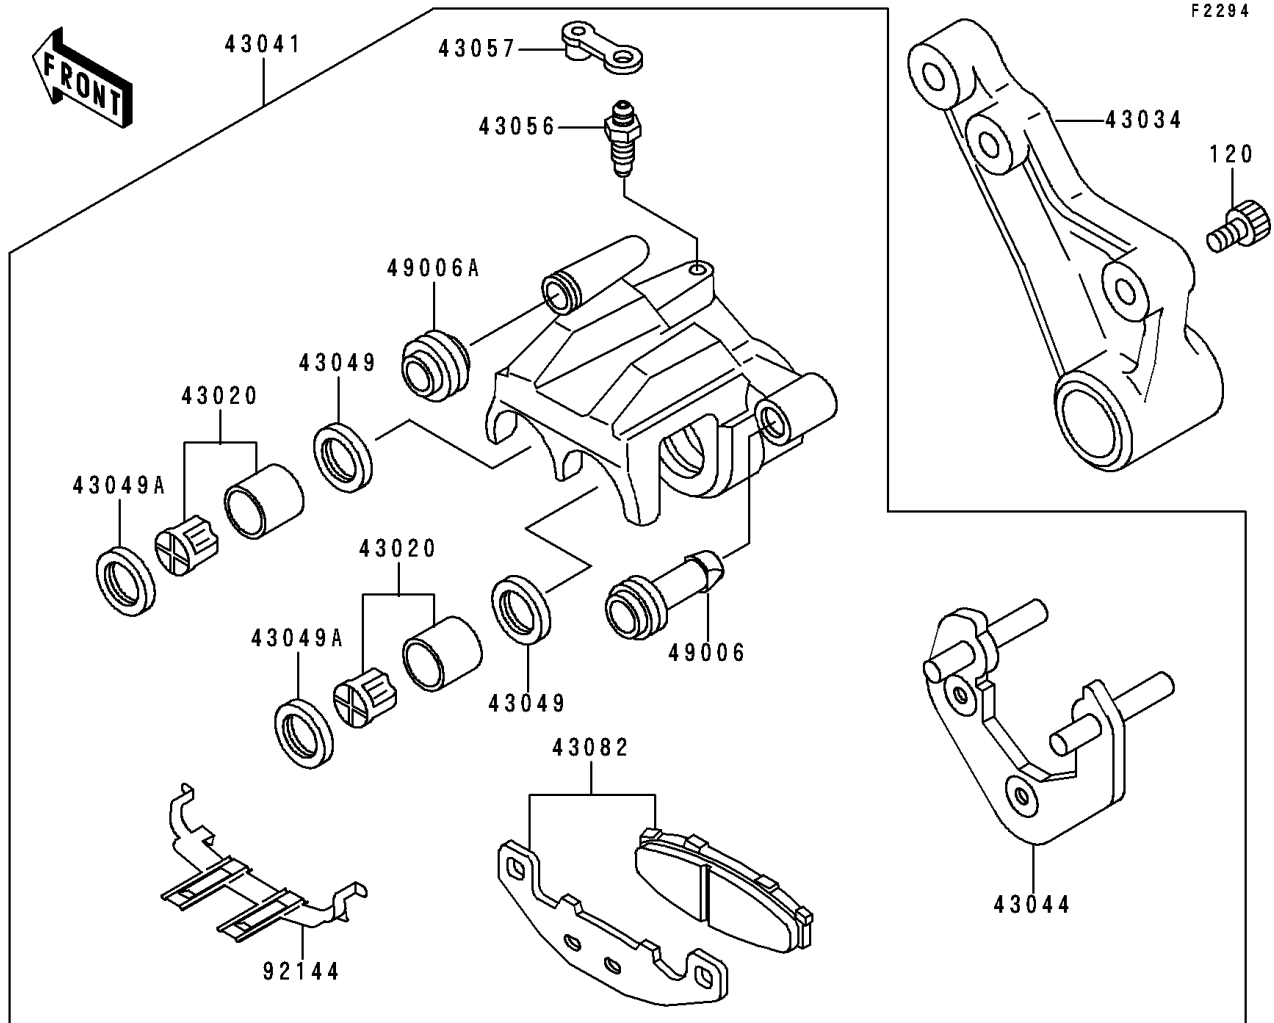

1994 Ninja[®] 250R

PARTS DIAGRAM

Rear Brake

1994 Ninja[®] 250R

PARTS LIST

Rear Brake

| ITEM NAME | PART NUMBER | QUANTITY |
|---|---------------|----------|
| BOLT-SOCKET,8X20 (Ref # 120) | 120S0820 | 2 |
| DISC,RR (Ref # 41080) | 41080-1194 | 1 |
| PISTON-COMP-BRAKE (Ref # 43020) | 43020-1074 | 2 |
| HOLDER-BRAKE,REAR CALIPER (Ref # 43034) | 43034-1081 | 1 |
| CALIPER-ASSY,RR,BLACK (Ref # 43041) | 43041-1372-DJ | 1 |
| HOLDER-COMP-CALIPER (Ref # 43044) | 43044-1072 | 1 |
| PACKING,PISTON (Ref # 43049) | 43049-1058 | 2 |
| PACKING,PISTON (Ref # 43049A) | 43049-1059 | 2 |
| BREATHER-BRAKE (Ref # 43056) | 43056-1054 | 1 |
| CAP-BREATHER (Ref # 43057) | 43057-003 | 1 |
| PAD-ASSY-BRAKE (Ref # 43082) | 43082-1145 | 1 |
| BOOT,CALIPER (Ref # 49006) | 49006-1054 | 1 |
| BOOT,CALIPER (Ref # 49006A) | 49006-1055 | 1 |
| SPRING,PAD (Ref # 92144) | 92144-1152 | 1 |
| BOLT,DISC PLATE,8X30 (Ref # 92150) | 92150-1728 | 4 |