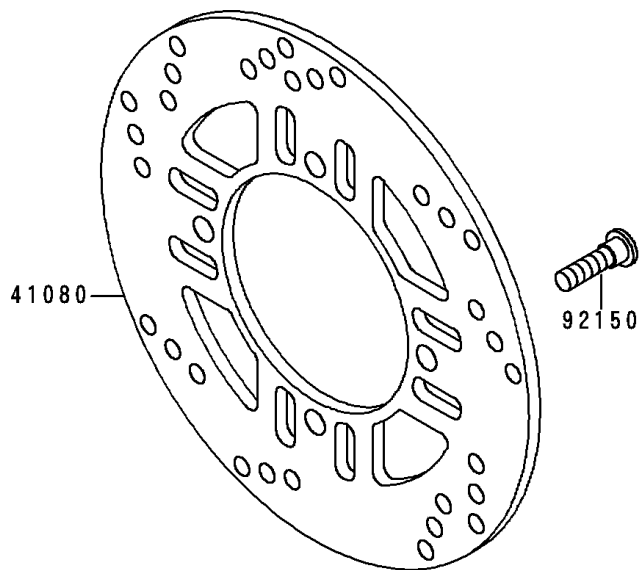

1994 Ninja[®] 250R

PARTS DIAGRAM

Rear Brake

1994 Ninja[®] 250R

PARTS LIST

Rear Brake

| ITEM NAME | PART NUMBER | QUANTITY |
|---|---------------|----------|
| BOLT-SOCKET,8X20 (Ref # 120) | 120S0820 | 2 |
| DISC,RR (Ref # 41080) | 41080-1194 | 1 |
| PISTON-COMP-BRAKE (Ref # 43020) | 43020-1074 | 2 |
| HOLDER-BRAKE,REAR CALIPER (Ref # 43034) | 43034-1081 | 1 |
| CALIPER-ASSY,RR,BLACK (Ref # 43041) | 43041-1372-DJ | 1 |
| HOLDER-COMP-CALIPER (Ref # 43044) | 43044-1072 | 1 |
| PACKING,PISTON (Ref # 43049) | 43049-1058 | 2 |
| PACKING,PISTON (Ref # 43049A) | 43049-1059 | 2 |
| BREATHER-BRAKE (Ref # 43056) | 43056-1054 | 1 |
| CAP-BREATHER (Ref # 43057) | 43057-003 | 1 |
| PAD-ASSY-BRAKE (Ref # 43082) | 43082-1145 | 1 |
| BOOT,CALIPER (Ref # 49006) | 49006-1054 | 1 |
| BOOT,CALIPER (Ref # 49006A) | 49006-1055 | 1 |
| SPRING,PAD (Ref # 92144) | 92144-1152 | 1 |
| BOLT,DISC PLATE,8X30 (Ref # 92150) | 92150-1728 | 4 |