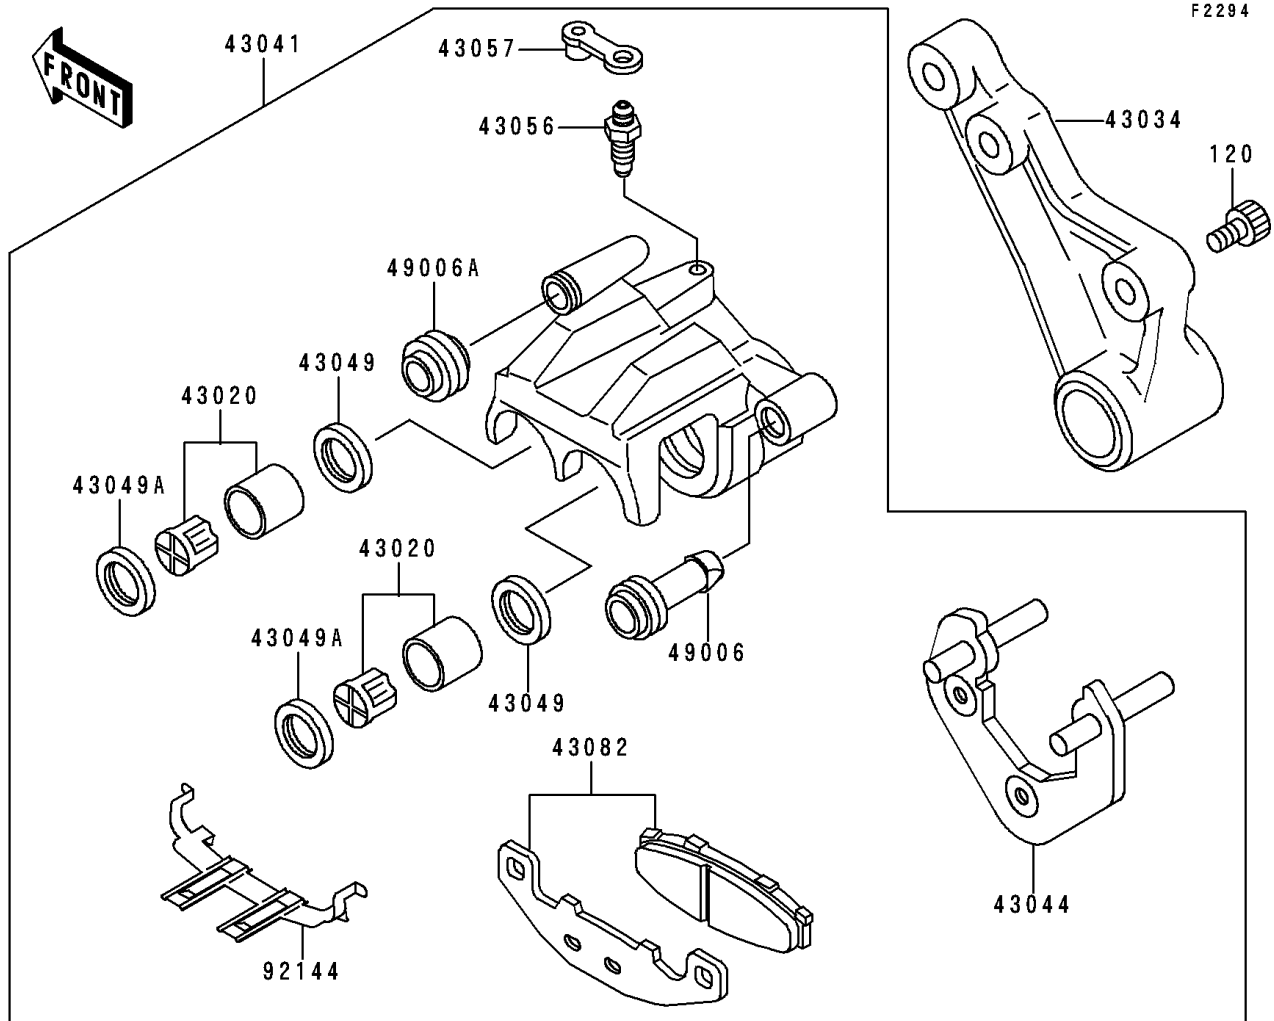

1993 Ninja[®] 250R

PARTS DIAGRAM

Rear Brake

1993 Ninja[®] 250R

PARTS LIST

Rear Brake

ITEM NAME

PART NUMBER

QUANTITY
