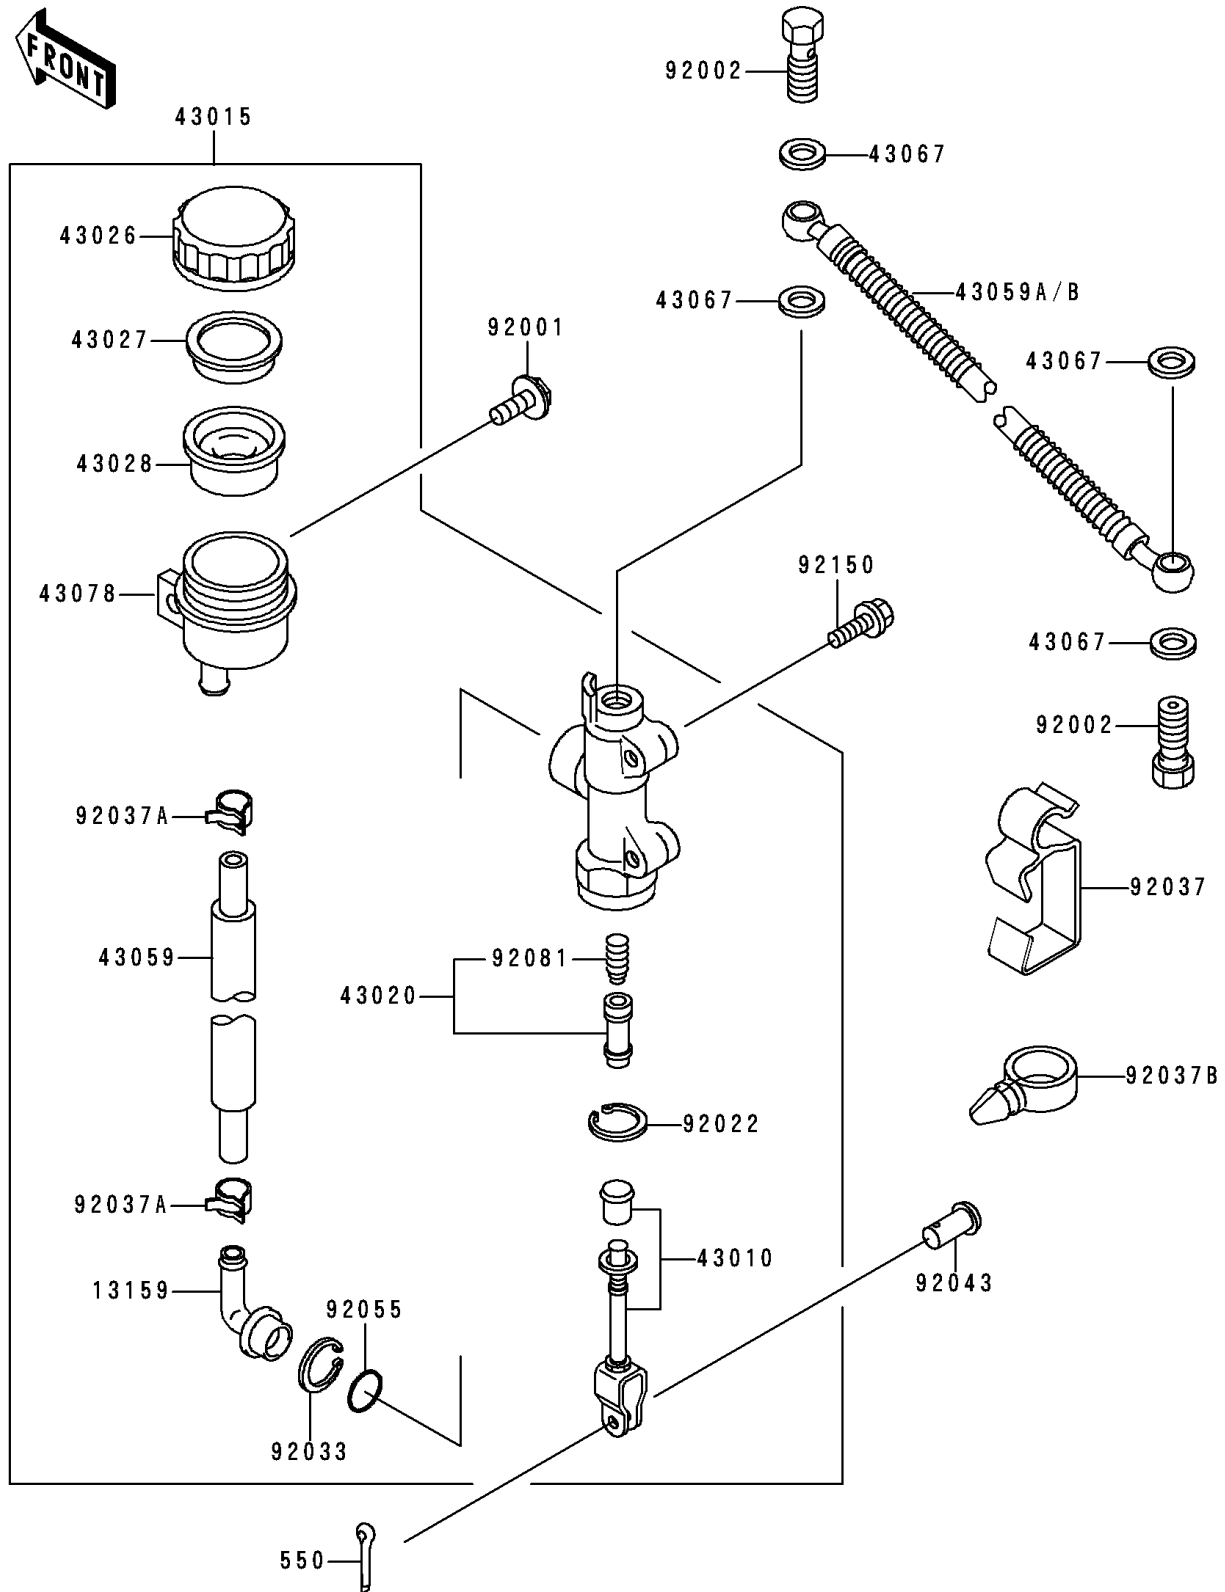

1994 Ninja[®] 250R

PARTS DIAGRAM

Rear Master Cylinder

F2293

1994 Ninja® 250R

PARTS LIST

Rear Master Cylinder

ITEM NAME	PART NUMBER	QUANTITY
PIN-COTTER,2.0X15 (Ref # 550)	550D2015	1
CONNECTOR,RR MASTER CYLINDER (Ref # 13159)	13159-1052	1
ROD-ASSY-BRAKE (Ref # 43010)	43010-1055	1
CYLINDER-ASSY-MASTER,RR (Ref # 43015)	43015-1495	1
PISTON-COMP-BRAKE (Ref # 43020)	43020-1057	1
CAP-BRAKE (Ref # 43026)	43026-1051	1
PLATE-DIAPHRAGM (Ref # 43027)	43027-1051	1
DIAPHRAGM,MASTER CYLINDER (Ref # 43028)	43028-1057	1
HOSE-BRAKE,RR MASTER CYLINDER (Ref # 43059)	43059-1369	1
HOSE-BRAKE,RR (Ref # 43059A)	43059-1637	1
WASHER,10.5X15X1.5 (Ref # 43067)	43067-001	4
RESERVOIR,RR MASTER CYLINDER (Ref # 43078)	43078-1058	1
BOLT,W/P,6X16 (Ref # 92001)	92001-1860	1
BOLT,OIL,L=23 (Ref # 92002)	92002-1888	2
WASHER,CIRCRIP (Ref # 92022)	92022-1601	1
RING-SNAP,20.5MM (Ref # 92033)	92033-1186	1
CLAMP,RR BRAKE HOSE (Ref # 92037)	92037-1498	1
CLAMP,BRAKE HOSE (Ref # 92037A)	92037-1547	2
CLAMP,HOSE (Ref # 92037B)	92037-1827	1
PIN,8X16 (Ref # 92043)	92043-1013	1
RING-O,MASTER CYLINDER (Ref # 92055)	92055-1251	1
SPRING,MASTER CYLINDER (Ref # 92081)	92081-1737	1
BOLT,SOCKET,8X30 (Ref # 92150)	92150-1843	2