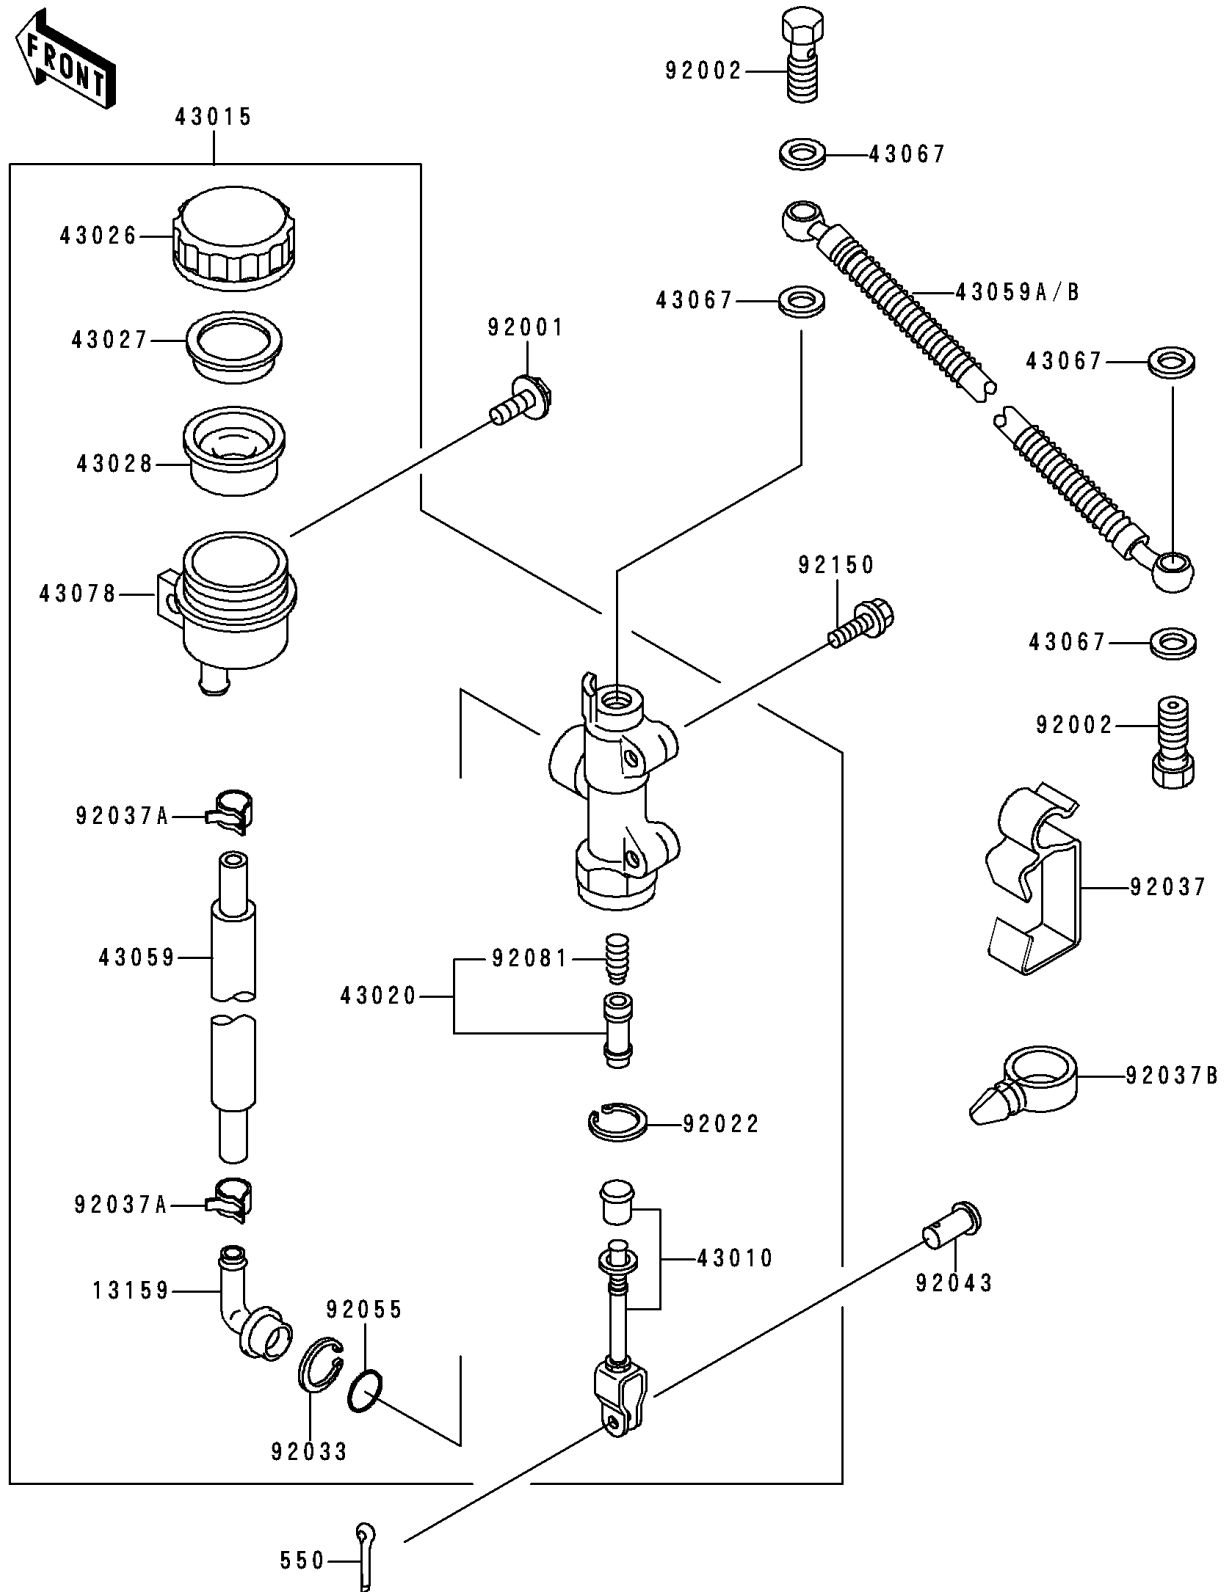

1993 Ninja[®] 250R

PARTS DIAGRAM

Rear Master Cylinder

F2293

1993 Ninja[®] 250R

PARTS LIST

Rear Master Cylinder

ITEM NAME

PART NUMBER

QUANTITY
