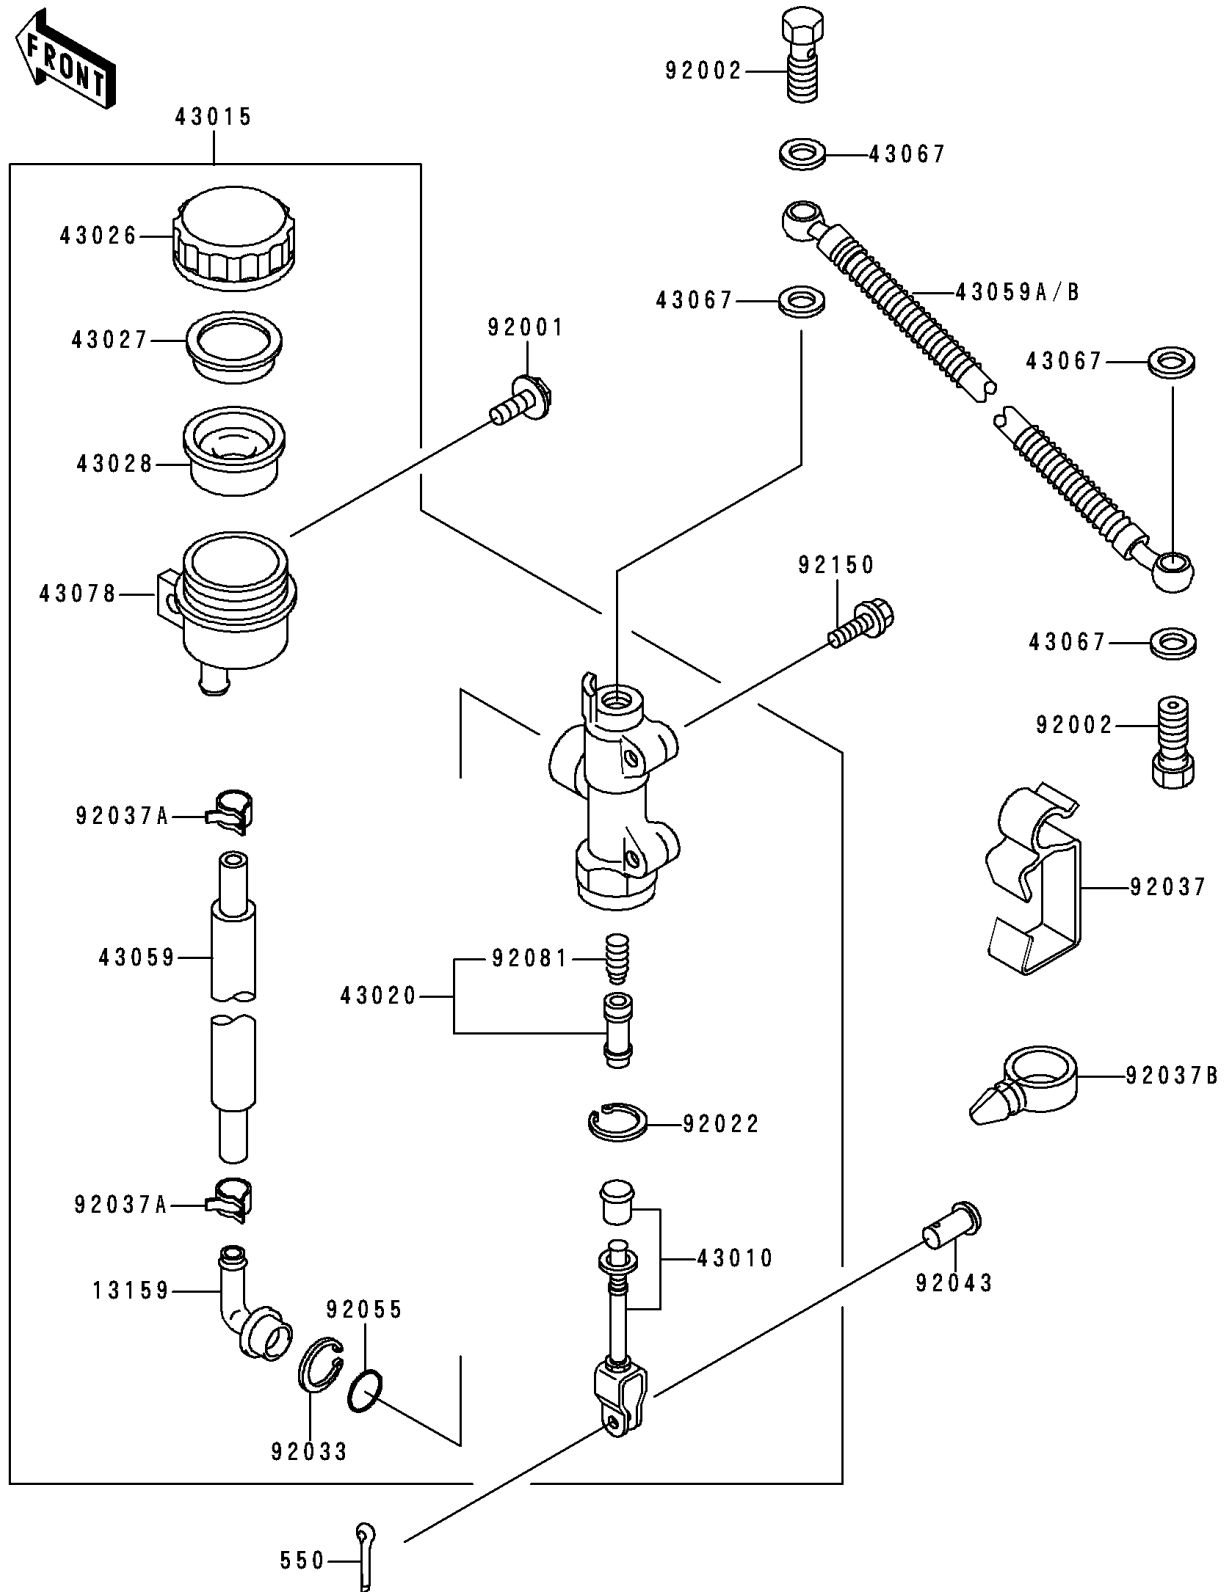

## PARTS DIAGRAM

### Rear Master Cylinder

F2293

## PARTS LIST

### Rear Master Cylinder

**ITEM NAME**

**PART NUMBER**

**QUANTITY**

---