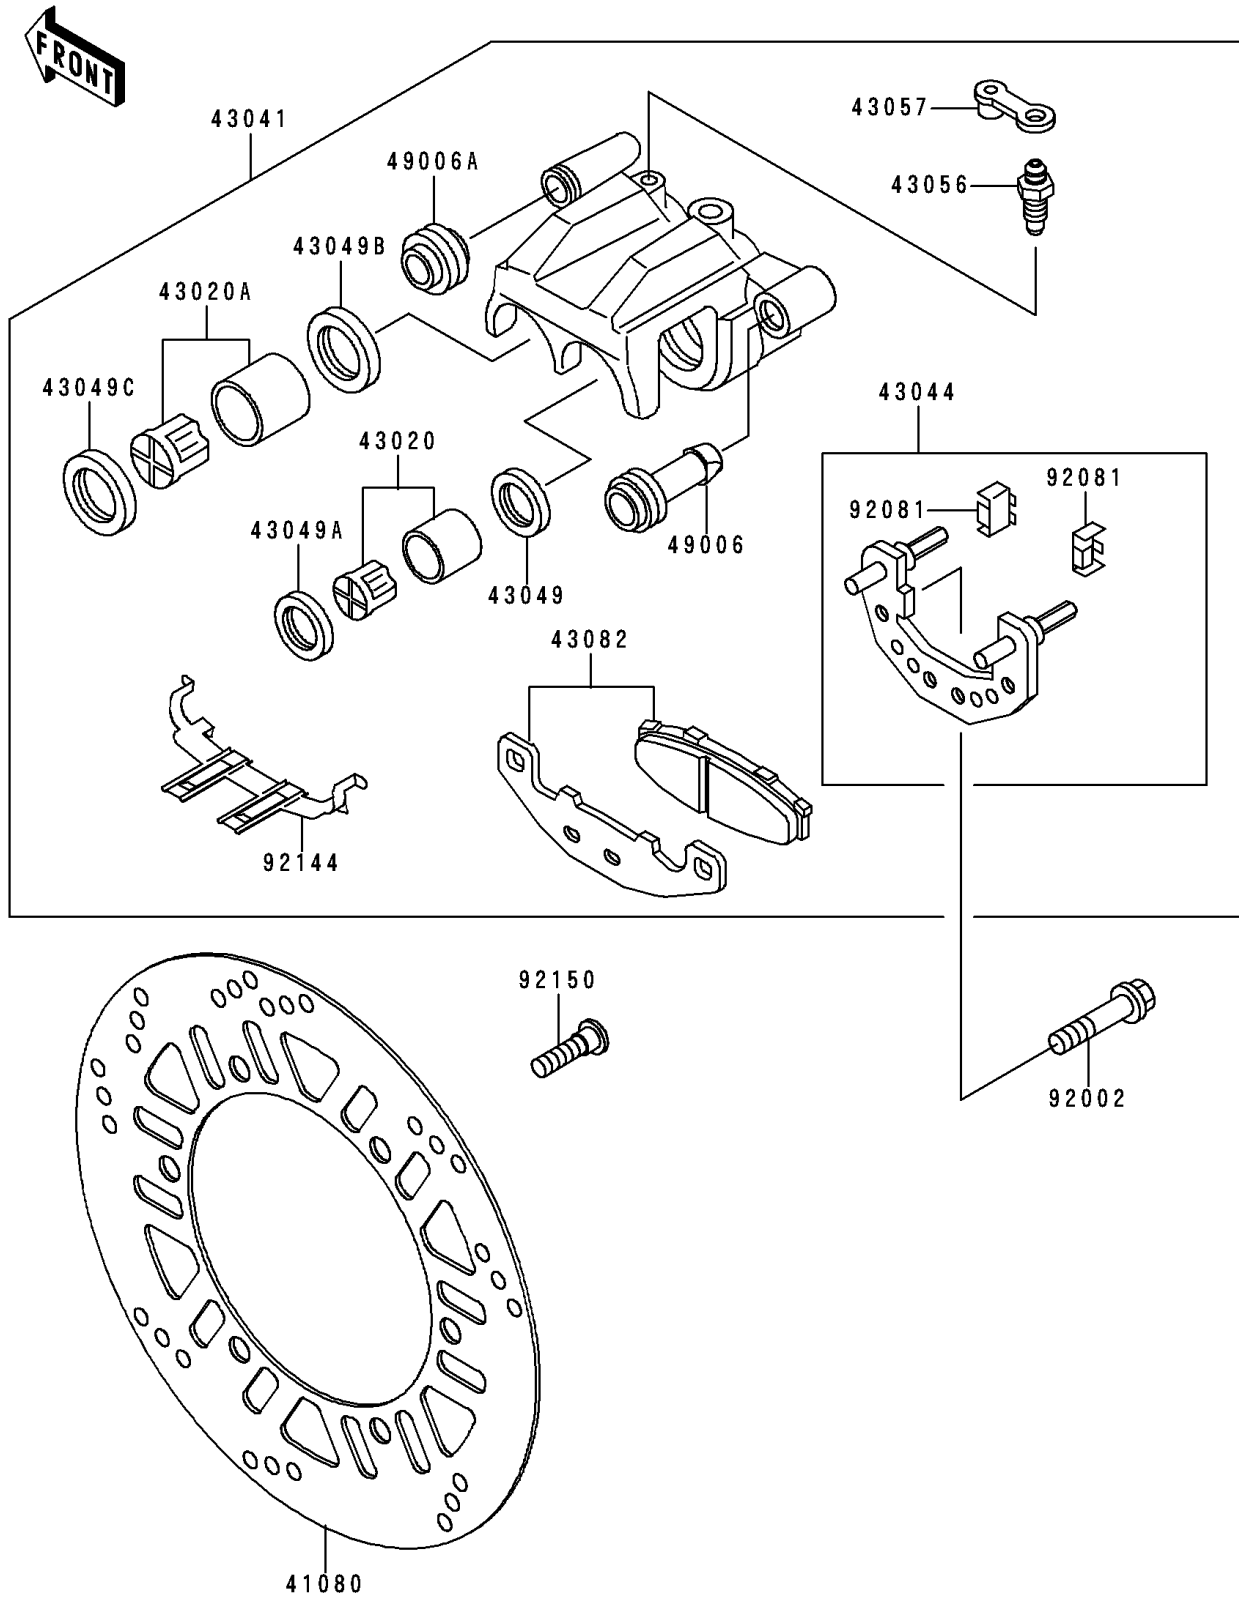

1993 Ninja[®] 250R

PARTS DIAGRAM

Front Brake

F2292

1993 Ninja[®] 250R

PARTS LIST

Front Brake

ITEM NAME

PART NUMBER

QUANTITY
