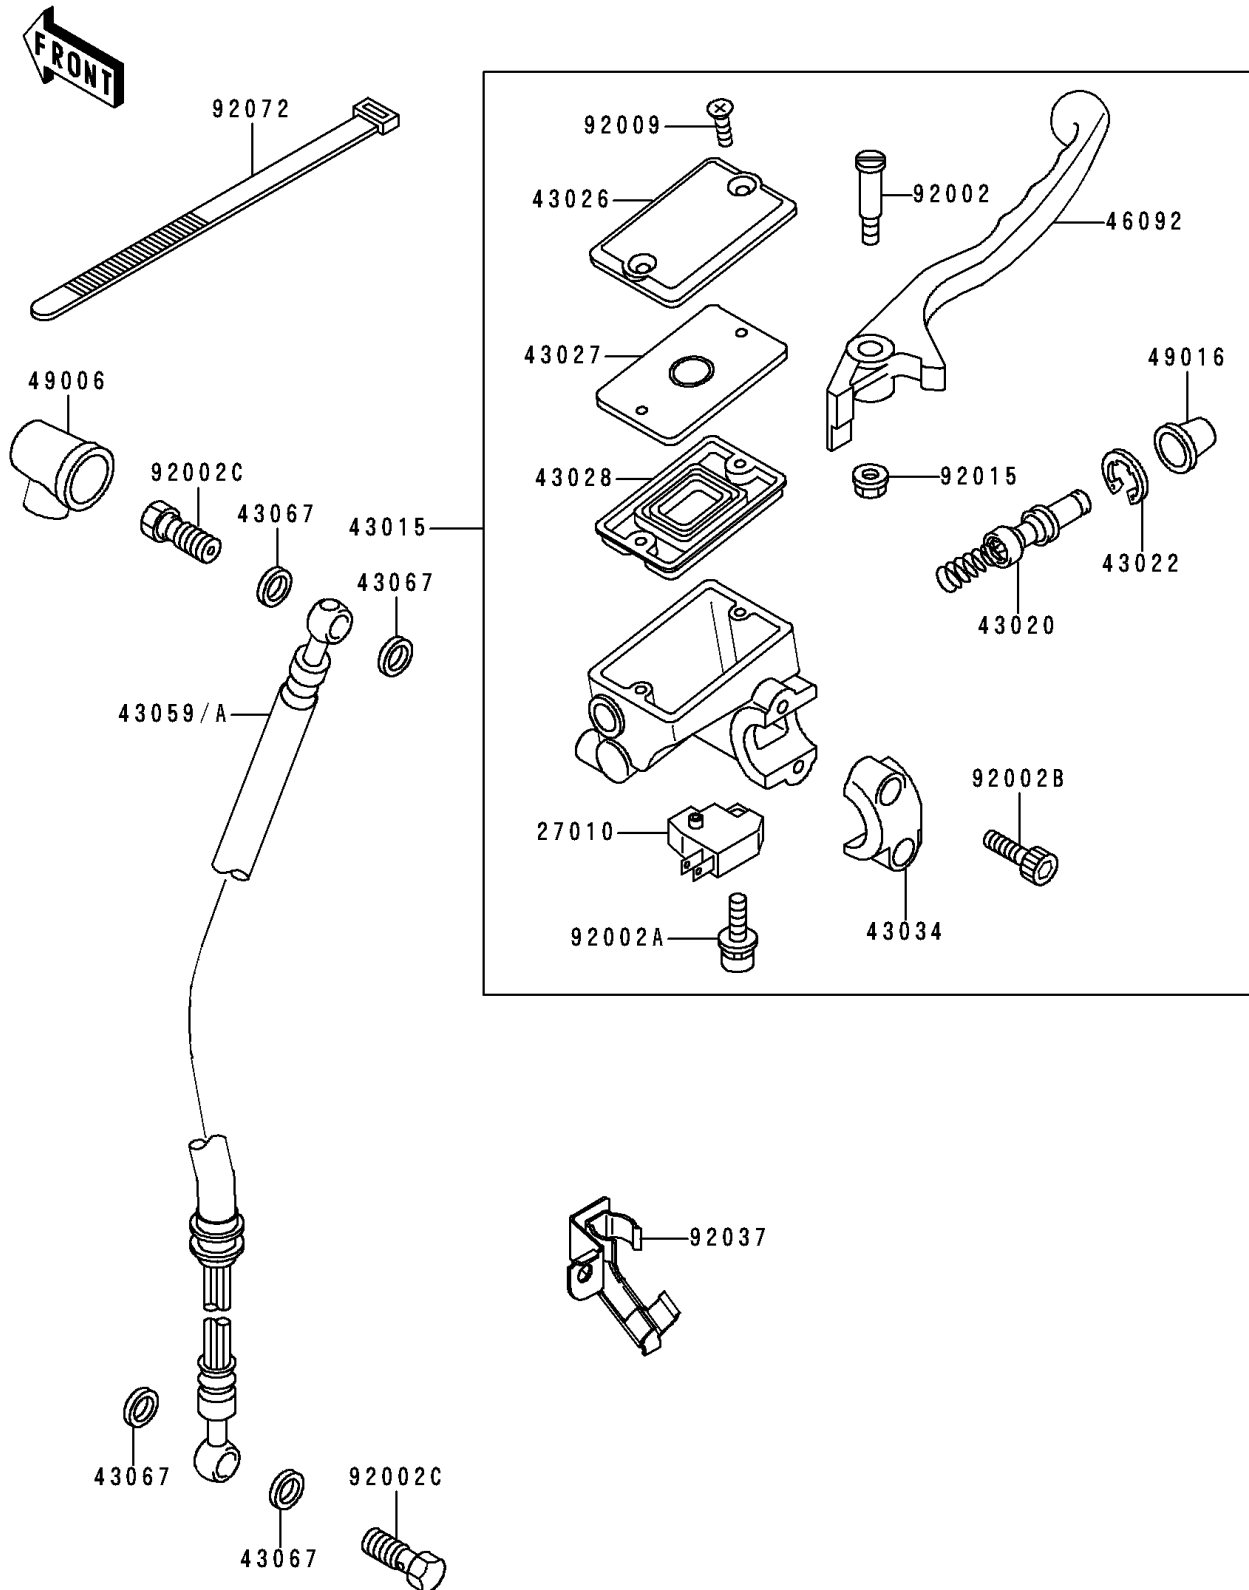

1994 Ninja[®] 250R

PARTS DIAGRAM

Front Master Cylinder

F2291

1994 Ninja® 250R

PARTS LIST

Front Master Cylinder

ITEM NAME	PART NUMBER	QUANTITY
SWITCH,BRAKE (Ref # 27010)	27010-1170	1
CYLINDER-ASSY-MASTER,FR (Ref # 43015)	43015-1494	1
PISTON-COMP-BRAKE (Ref # 43020)	43020-1031	1
STOPPER-BRAKE,PISTON (Ref # 43022)	43022-1010	1
CAP-BRAKE (Ref # 43026)	43026-1076	1
PLATE-DIAPHRAGM (Ref # 43027)	43027-1055	1
DIAPHRAGM,MASTER CYLINDER (Ref # 43028)	43028-1058	1
HOLDER-BRAKE,MASTER CYLINDER (Ref # 43034)	43034-1053	1
HOSE-BRAKE,FR (Ref # 43059)	43059-1636	1
WASHER,10.5X15X1.5 (Ref # 43067)	43067-001	4
LEVER-GRIP,FRONT BRAKE (Ref # 46092)	46092-1117	1
BOOT,DUST (Ref # 49006)	49006-1040	1
COVER-SEAL,MASTER CYLINDER (Ref # 49016)	49016-1044	1
BOLT,LEVER SET (Ref # 92002)	92002-1322	1
BOLT,SCREW,4X12 (Ref # 92002A)	92002-1323	1
BOLT,SOCKET,6X20 (Ref # 92002B)	92002-1324	2
BOLT,OIL,L=23 (Ref # 92002C)	92002-1888	2
SCREW,4MM (Ref # 92009)	92009-1458	2
NUT,FLANGED,6MM (Ref # 92015)	92015-1233	1
CLAMP,HOSE (Ref # 92037)	92037-1852	1
BAND,L=365 (Ref # 92072)	92072-1197	1