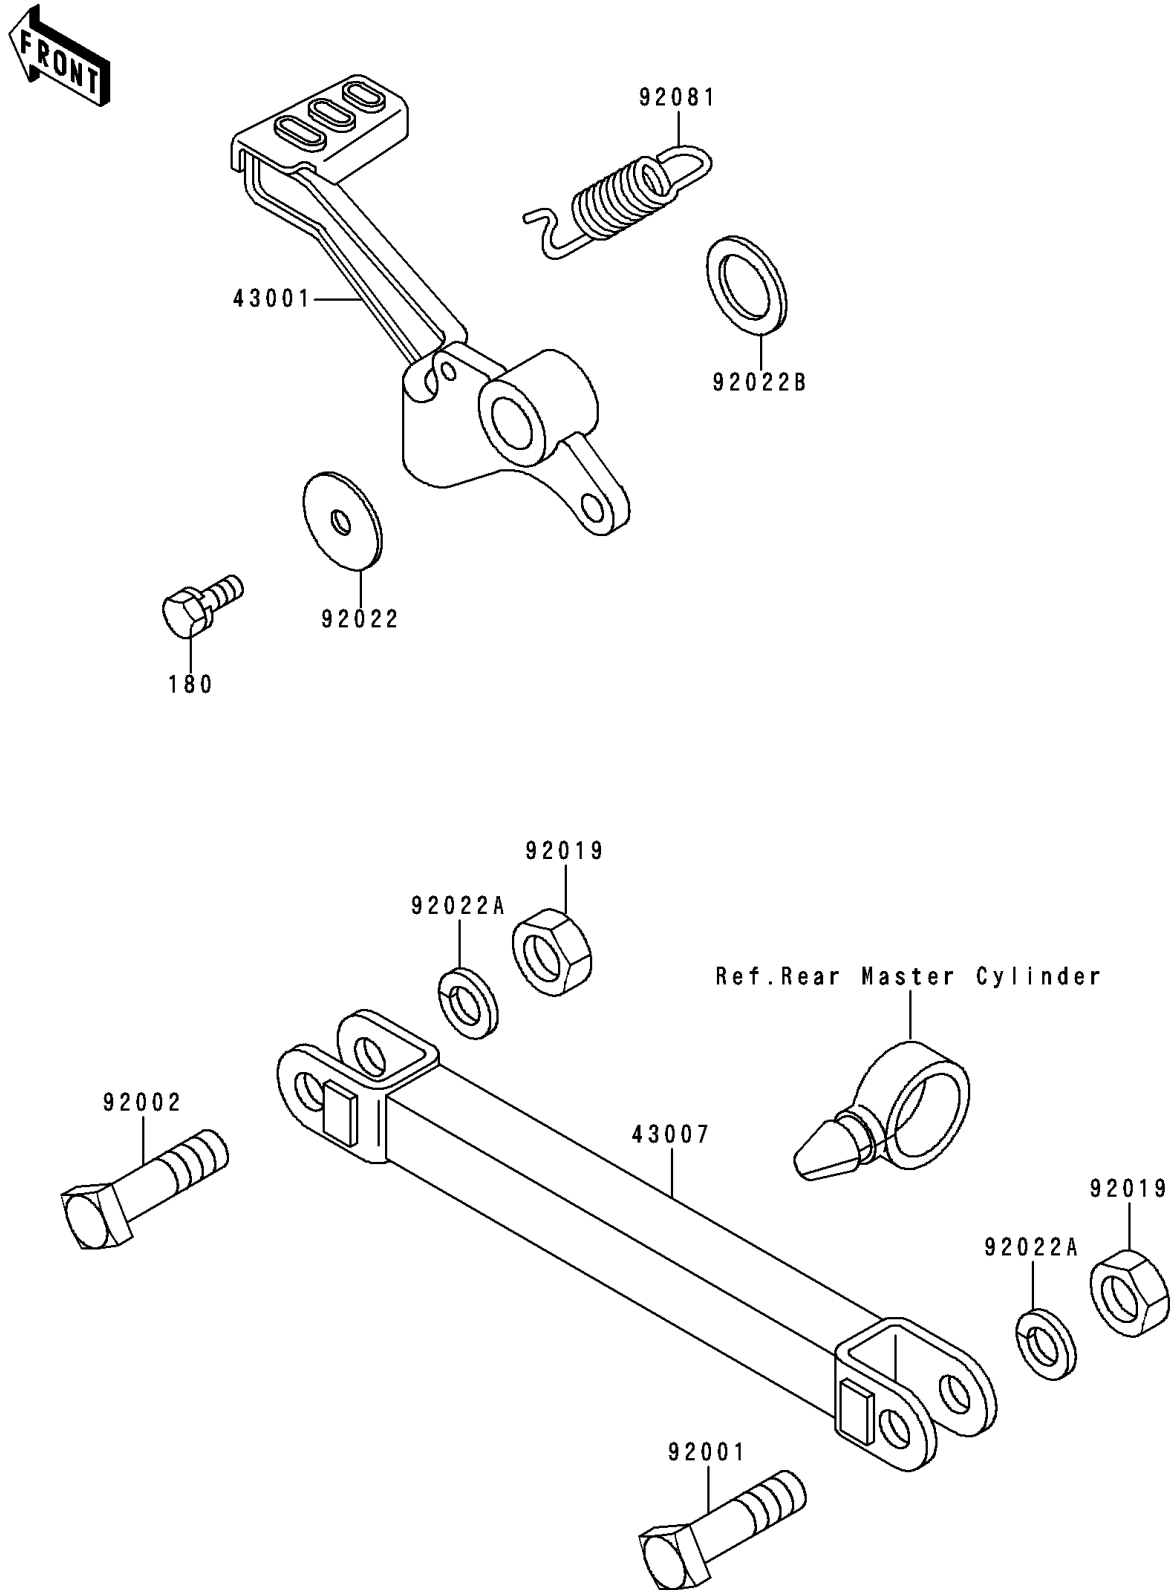

1992 Ninja[®] 250R

PARTS DIAGRAM

Brake Pedal/Torque Link

F2260

1992 Ninja[®] 250R

PARTS LIST

Brake Pedal/Torque Link

ITEM NAME

PART NUMBER

QUANTITY
