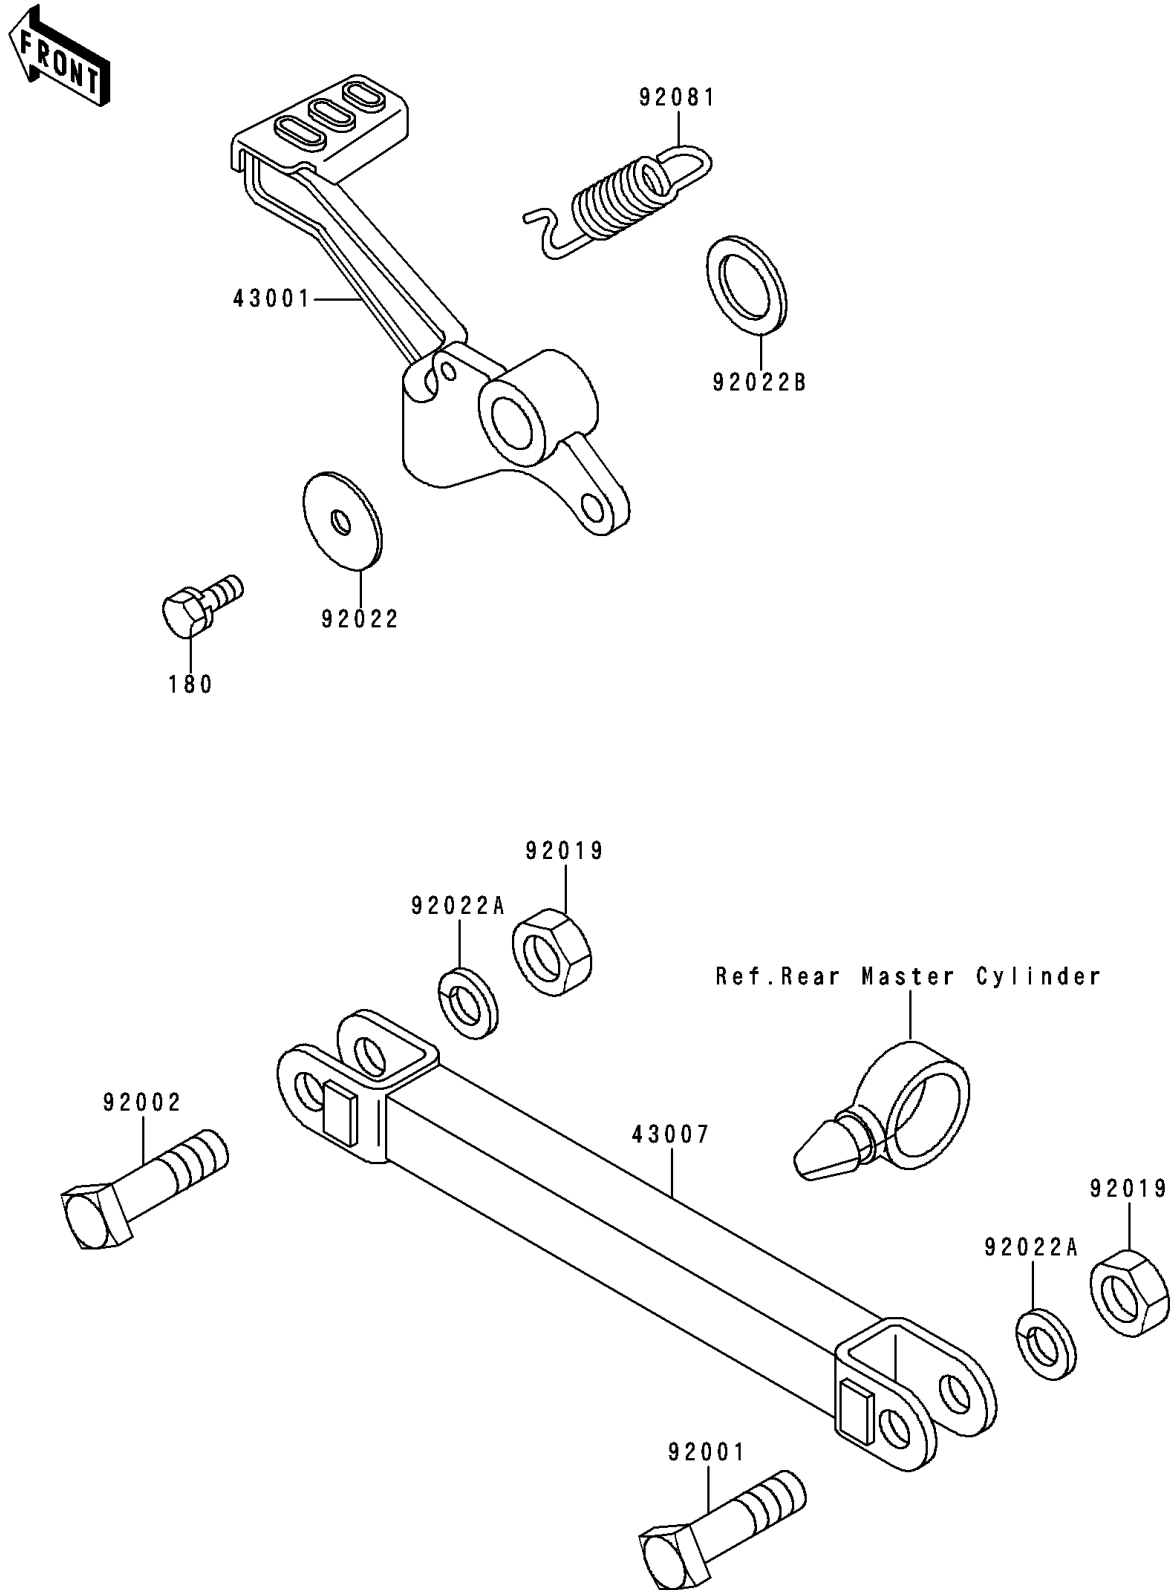

1995 Ninja® 250R

PARTS DIAGRAM

Brake Pedal/Torque Link

F2260

1995 Ninja[®] 250R

PARTS LIST

Brake Pedal/Torque Link

ITEM NAME

PART NUMBER

QUANTITY
