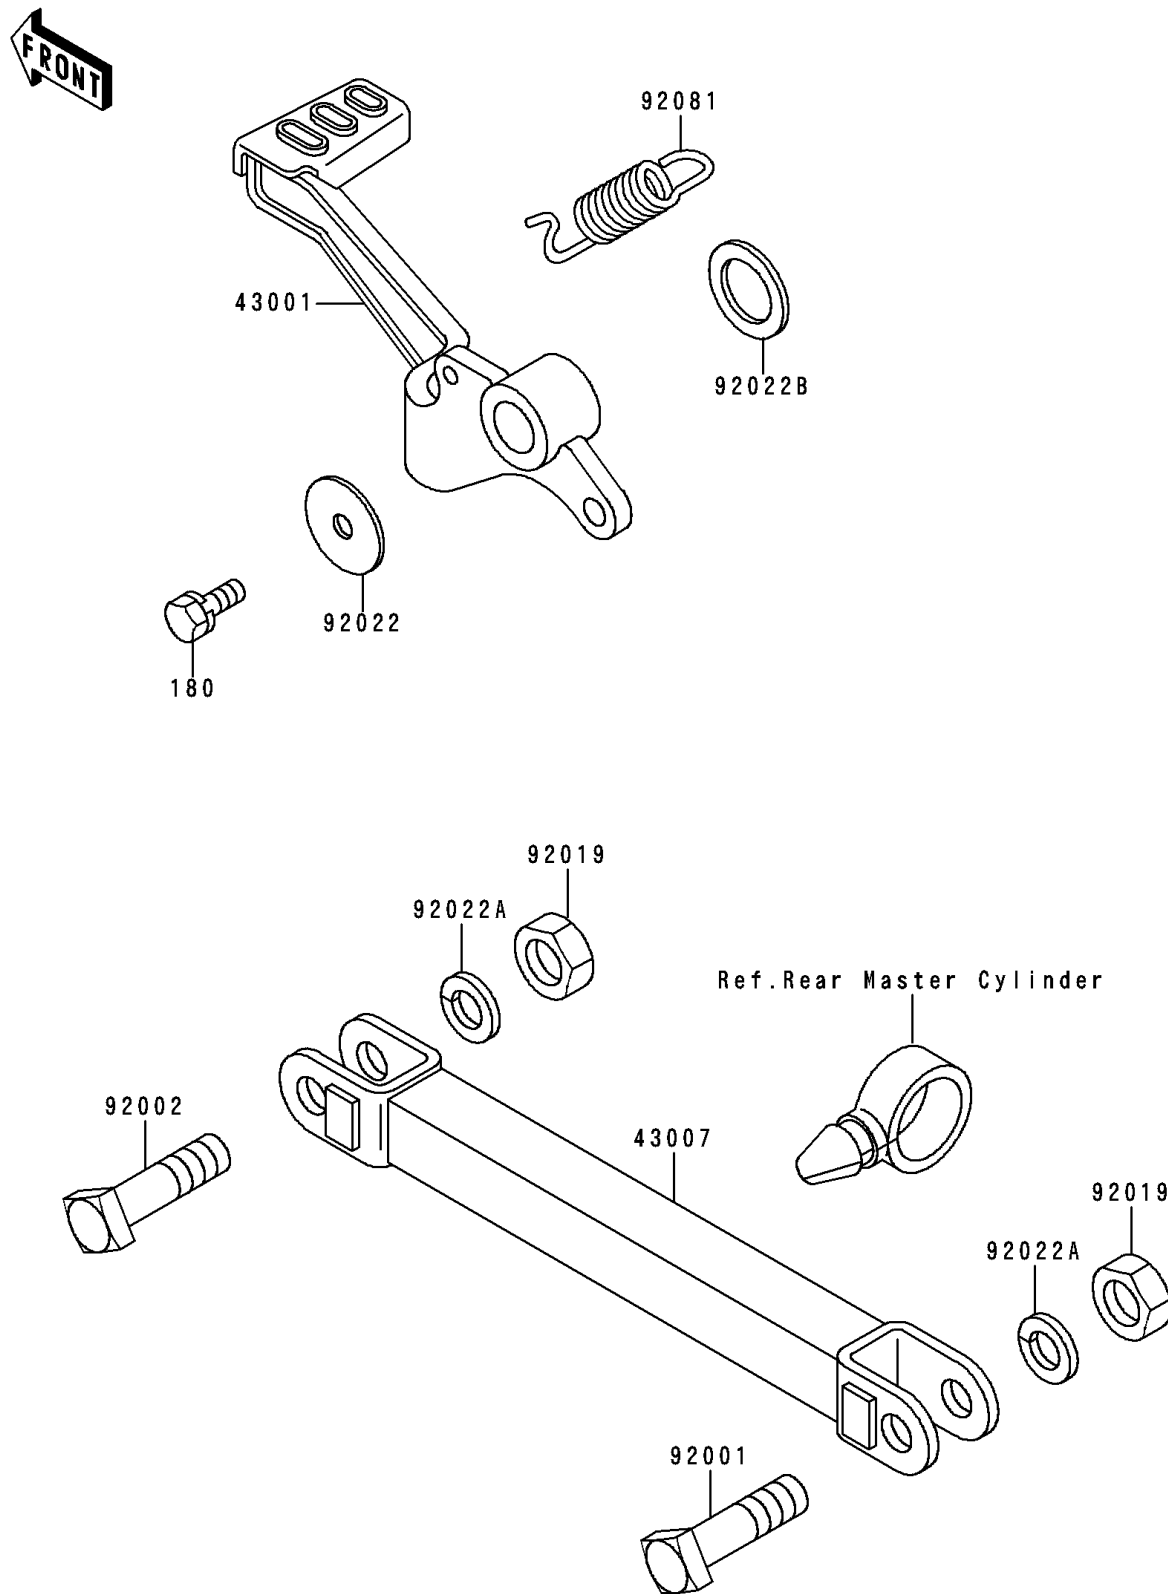

1993 Ninja[®] 250R

PARTS DIAGRAM

Brake Pedal/Torque Link

F2260

1993 Ninja[®] 250R

PARTS LIST

Brake Pedal/Torque Link

ITEM NAME

PART NUMBER

QUANTITY
