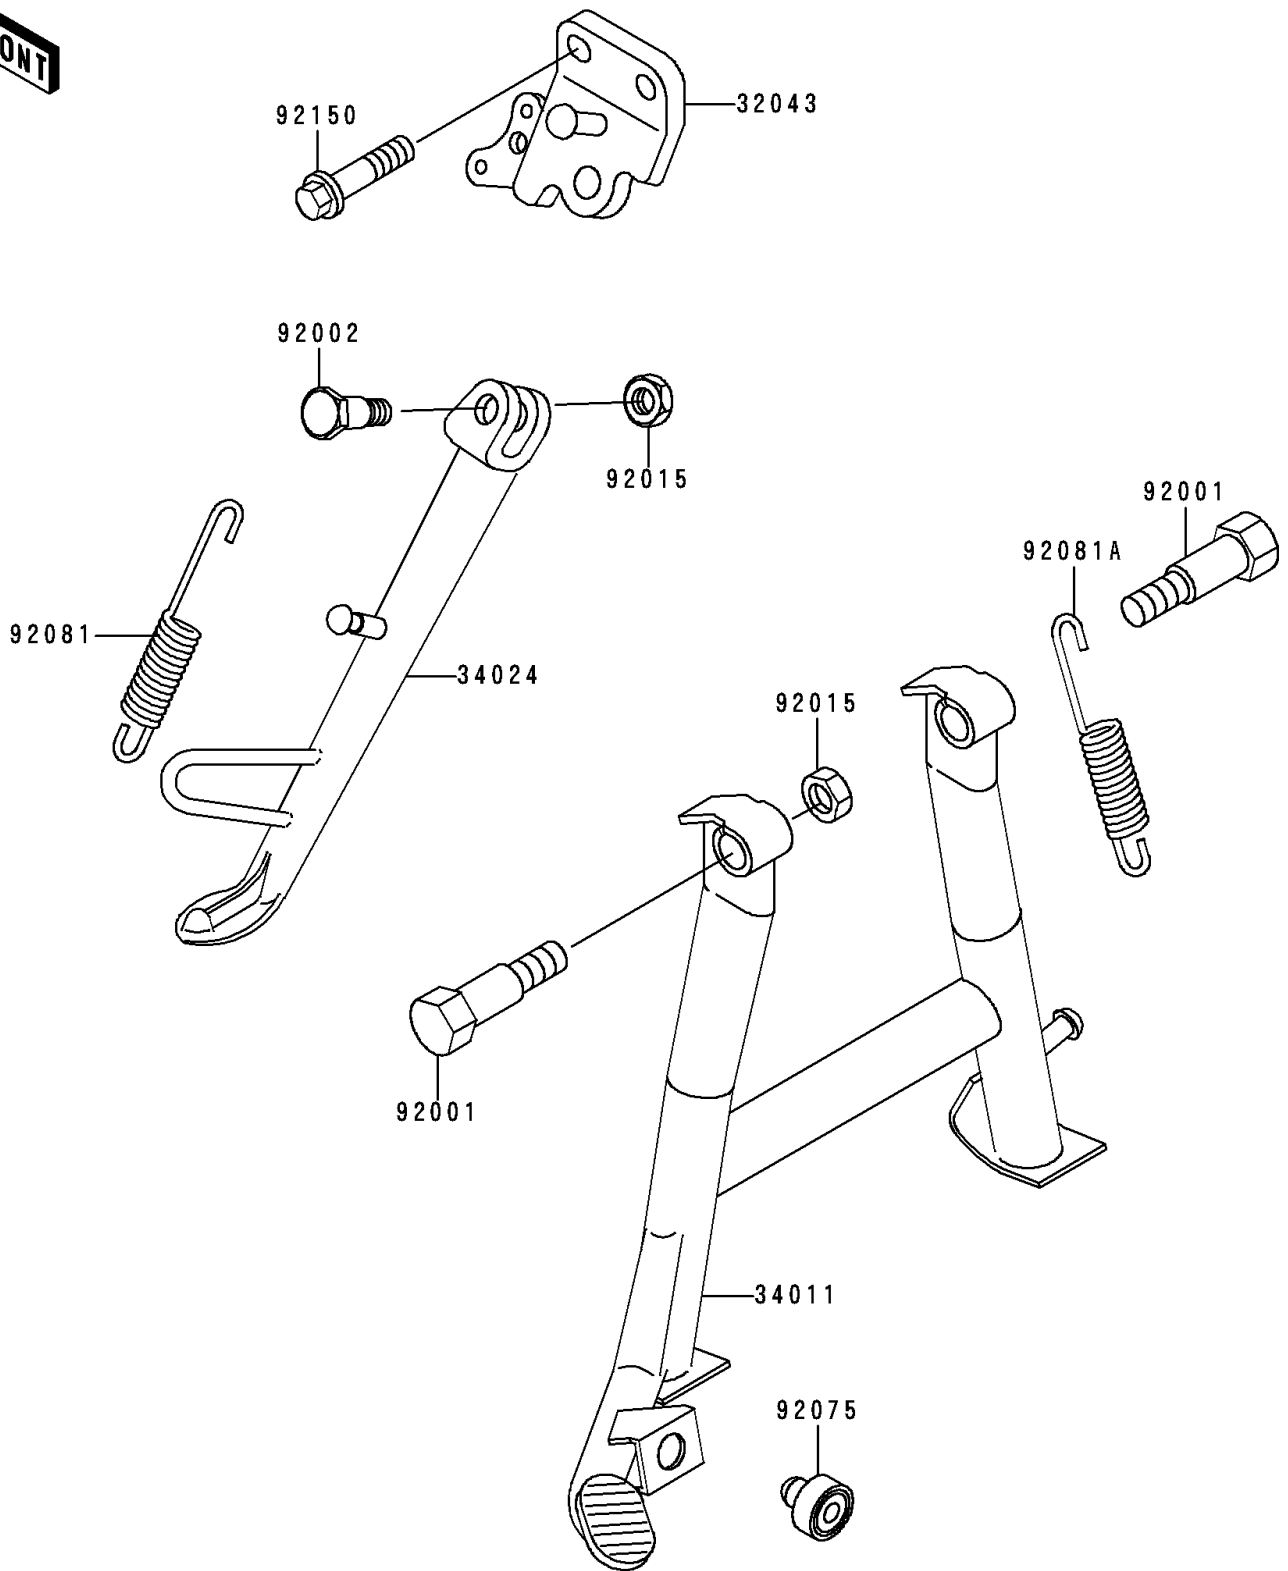

1994 Ninja[®] 250R

PARTS DIAGRAM

Stand(s)

F2190

1994 Ninja[®] 250R

PARTS LIST

Stand(s)

ITEM NAME	PART NUMBER	QUANTITY
BRACKET-STAND,SIDE (Ref # 32043)	32043-1317	1
STAND-CENTER (Ref # 34011)	34011-1128	1
STAND-SIDE (Ref # 34024)	34024-1230	1
BOLT,CENTER STAND (Ref # 92001)	92001-1214	2
BOLT,SIDE STAND (Ref # 92002)	92002-1813	1
NUT,LOCK,10MM,BLACK (Ref # 92015)	92015-1188	3
DAMPER (Ref # 92075)	92075-015	1
SPRING,SIDE STAND (Ref # 92081)	92081-1727	1
SPRING,CENTER STAND (Ref # 92081A)	92081-1834	1
BOLT,FLANGED,10X25 (Ref # 92150)	92150-1065	2