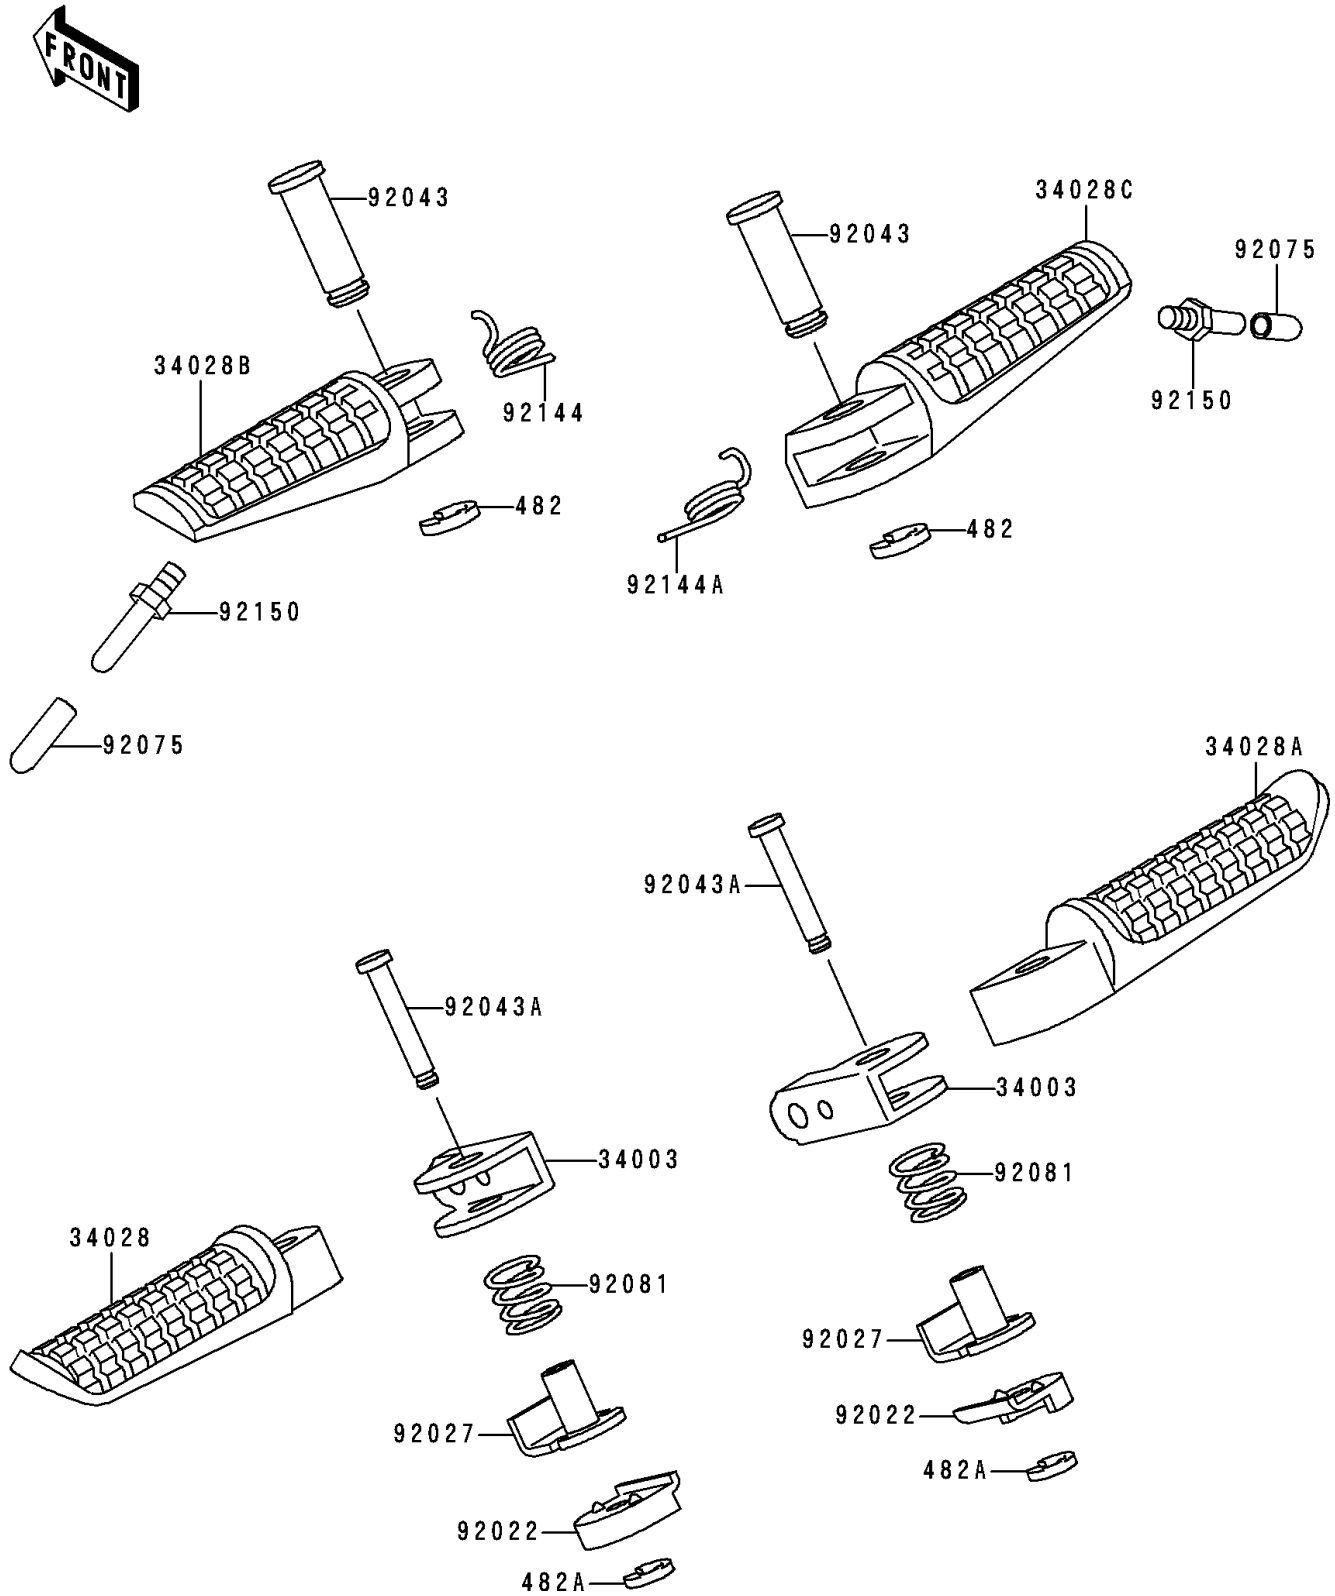

1993 Ninja[®] 250R

PARTS DIAGRAM

Footrests

F2160

1993 Ninja[®] 250R

PARTS LIST

Footrests

ITEM NAME

PART NUMBER

QUANTITY
