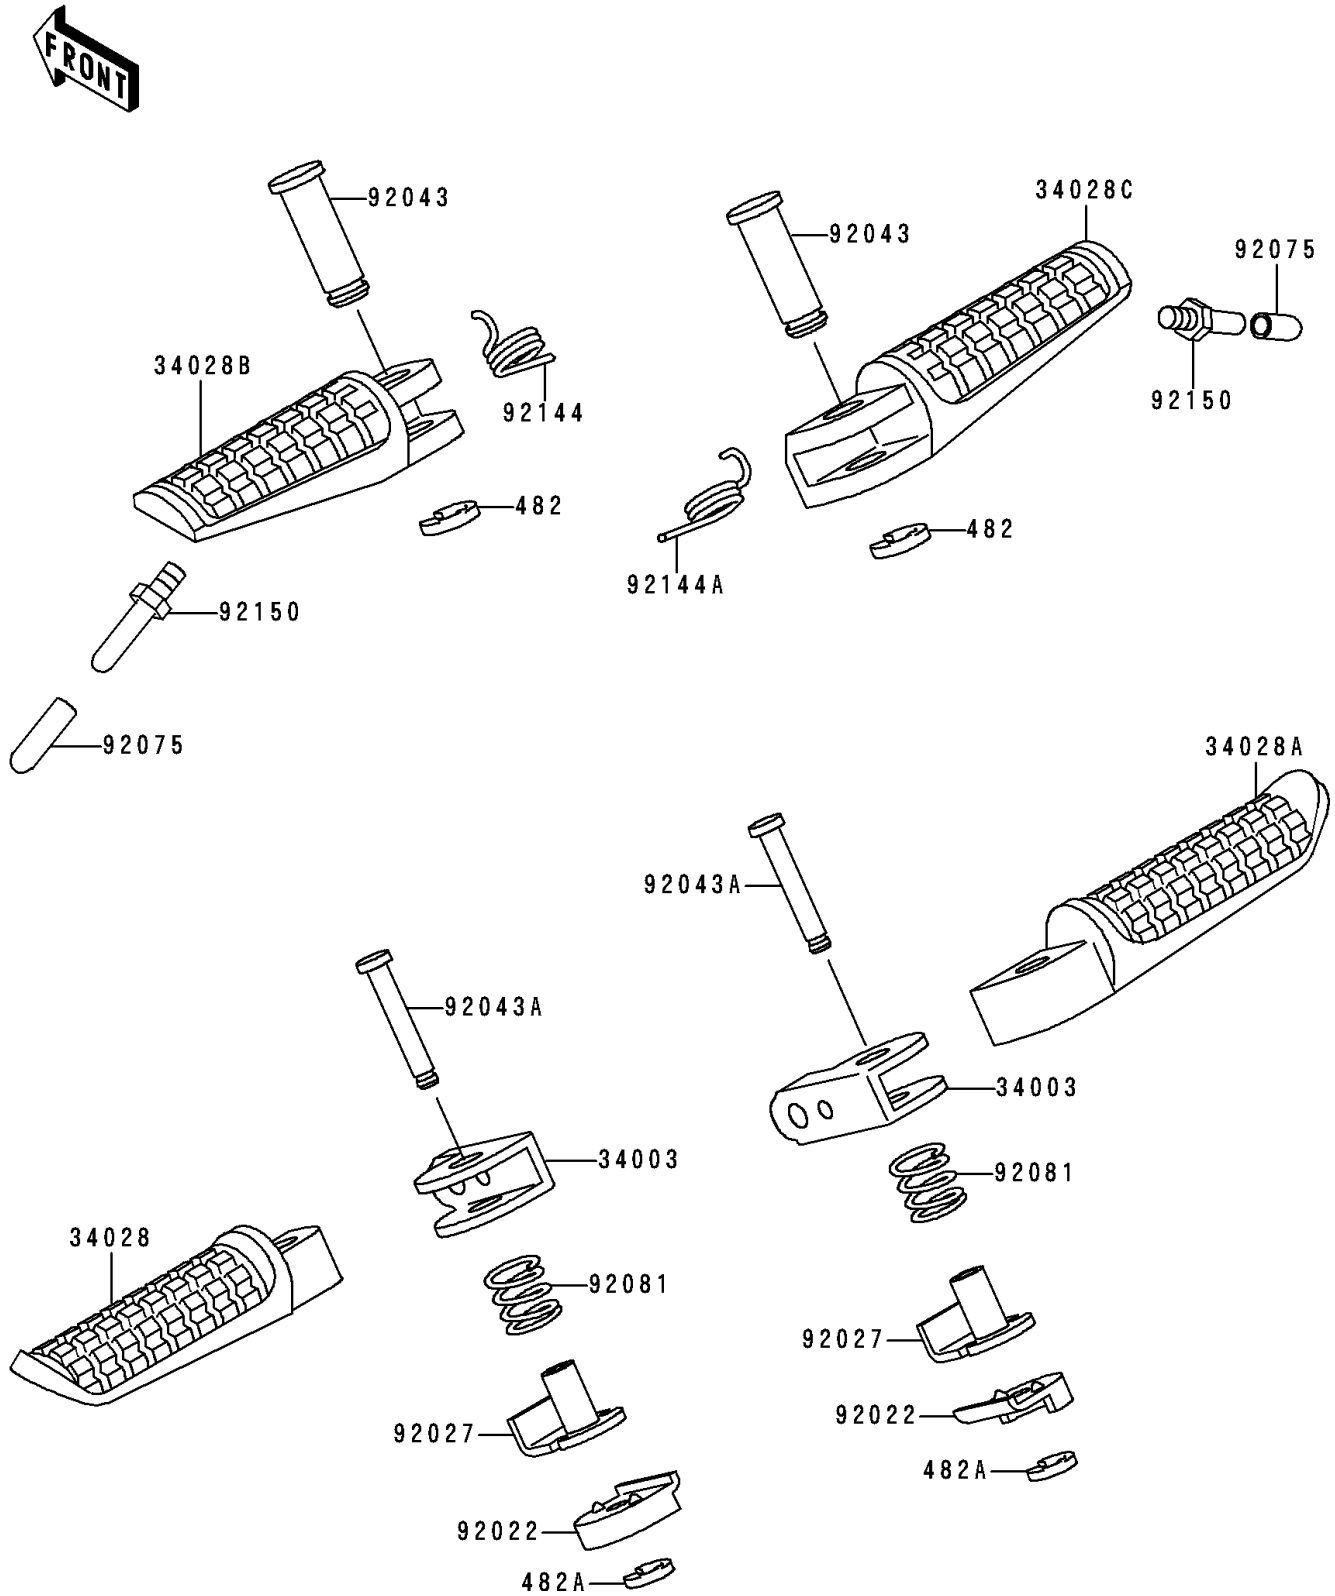

1995 Ninja[®] 250R

PARTS DIAGRAM

Footrests

F2160

1995 Ninja[®] 250R

PARTS LIST

Footrests

ITEM NAME

PART NUMBER

QUANTITY
