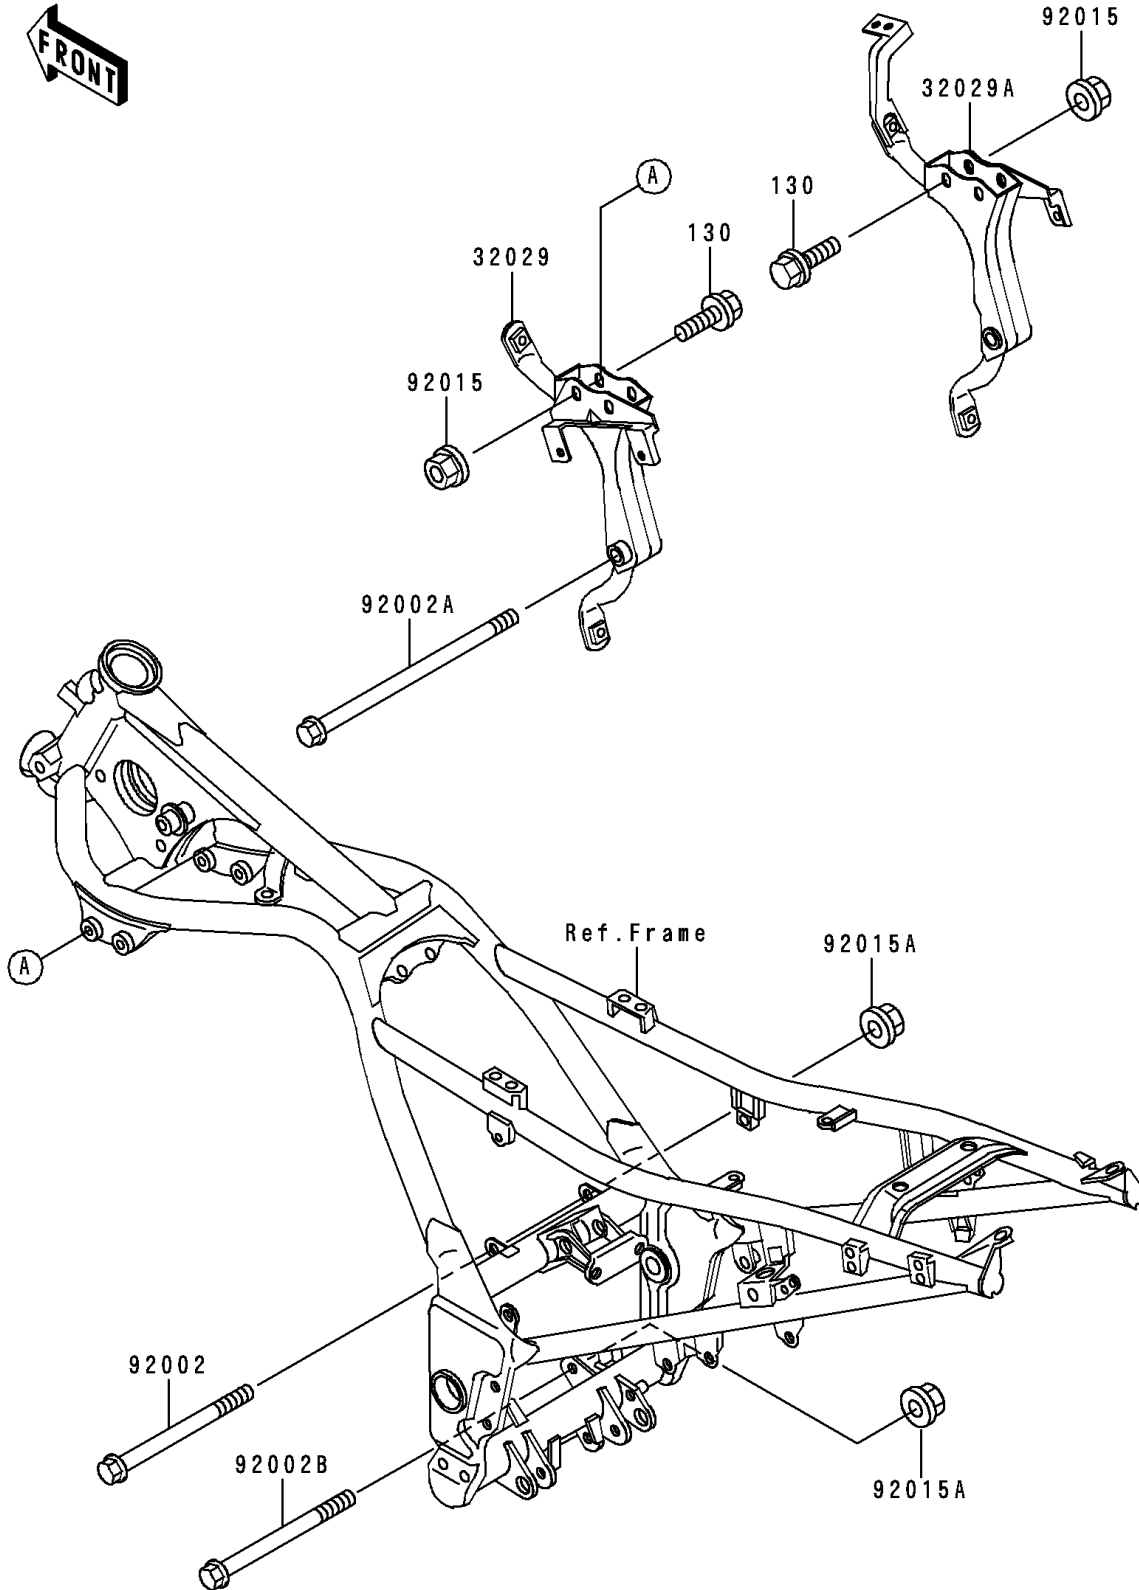

1994 Ninja[®] 250R

PARTS DIAGRAM

Frame Fittings

F 2131

1994 Ninja[®] 250R

PARTS LIST

Frame Fittings

ITEM NAME	PART NUMBER	QUANTITY
BOLT-FLANGED,8X40 (Ref # 130)	130G0840	4
BRACKET-ENGINE,HEAD,LH (Ref # 32029)	32029-1542	1
BRACKET-ENGINE,HEAD,RH (Ref # 32029A)	32029-1543	1
BOLT,FLANGED,10X130 (Ref # 92002)	92002-1087	1
BOLT,FLANGED,10X170 (Ref # 92002A)	92002-1470	1
BOLT,FLANGED,10X138 (Ref # 92002B)	92002-1795	1
NUT,8MM (Ref # 92015)	92015-1143	4
NUT,FLANGED,10MM (Ref # 92015A)	92015-1180	2