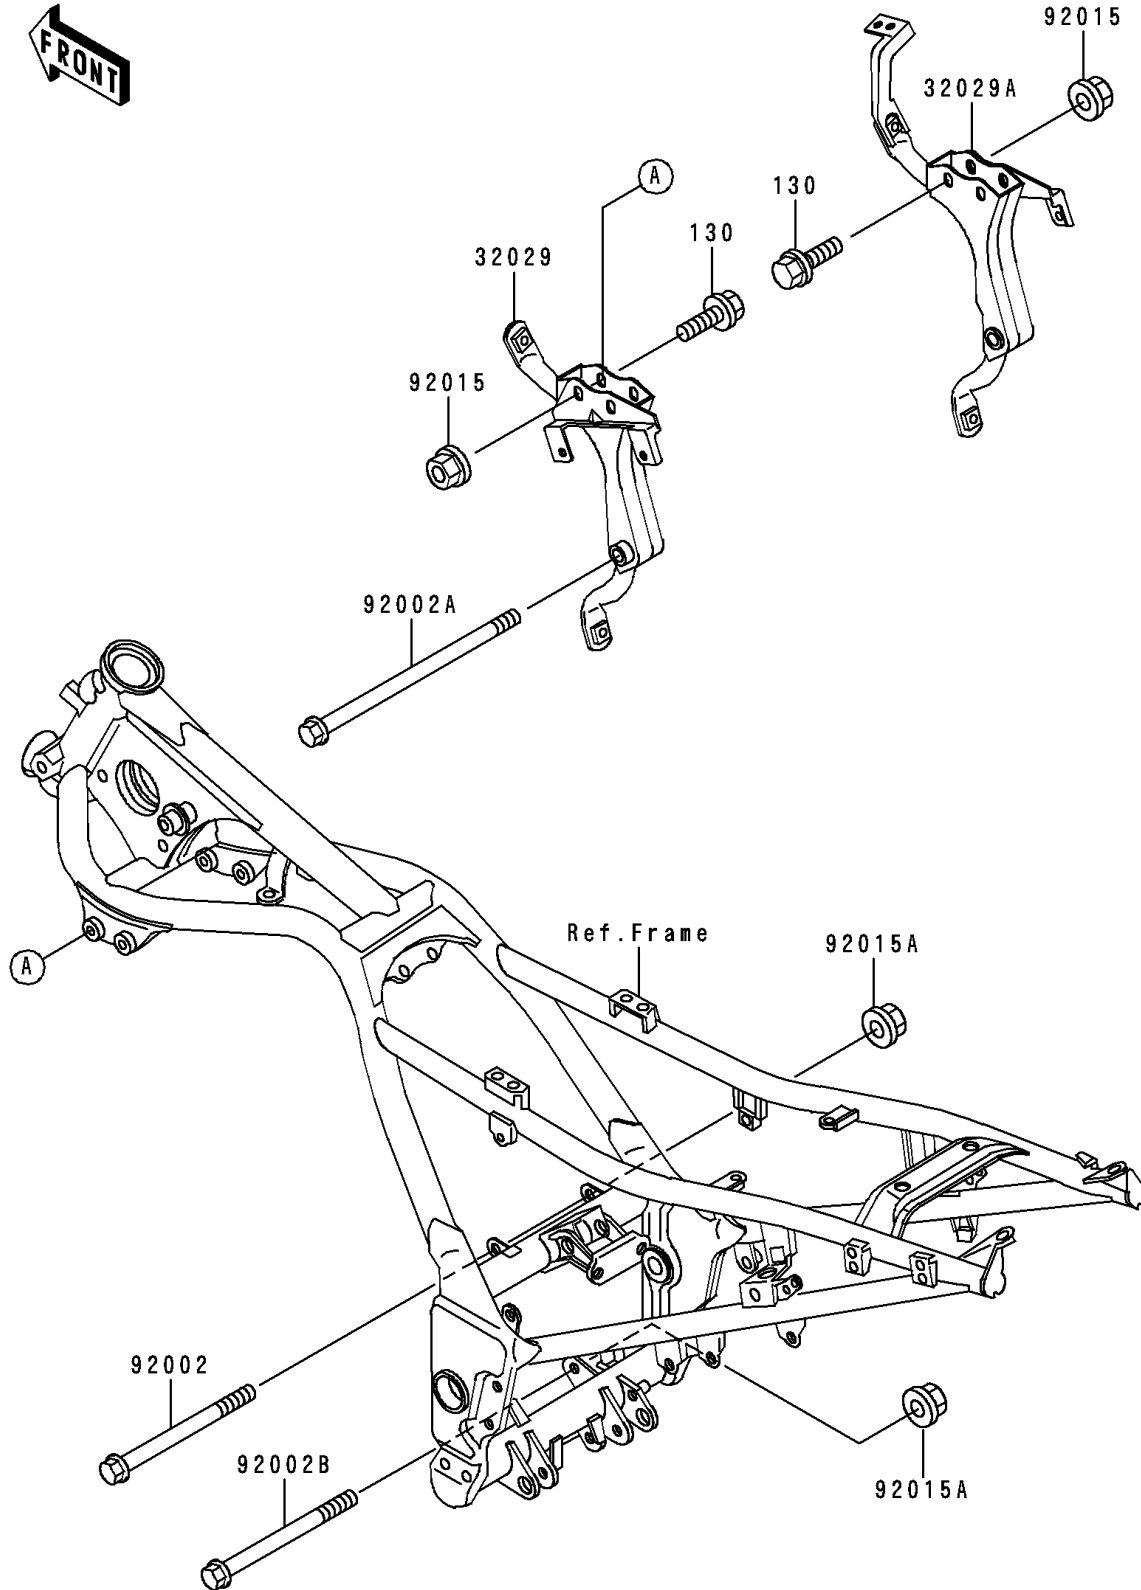

1992 Ninja[®] 250R

PARTS DIAGRAM

Frame Fittings

F 2131

1992 Ninja[®] 250R

PARTS LIST

Frame Fittings

ITEM NAME

PART NUMBER

QUANTITY
