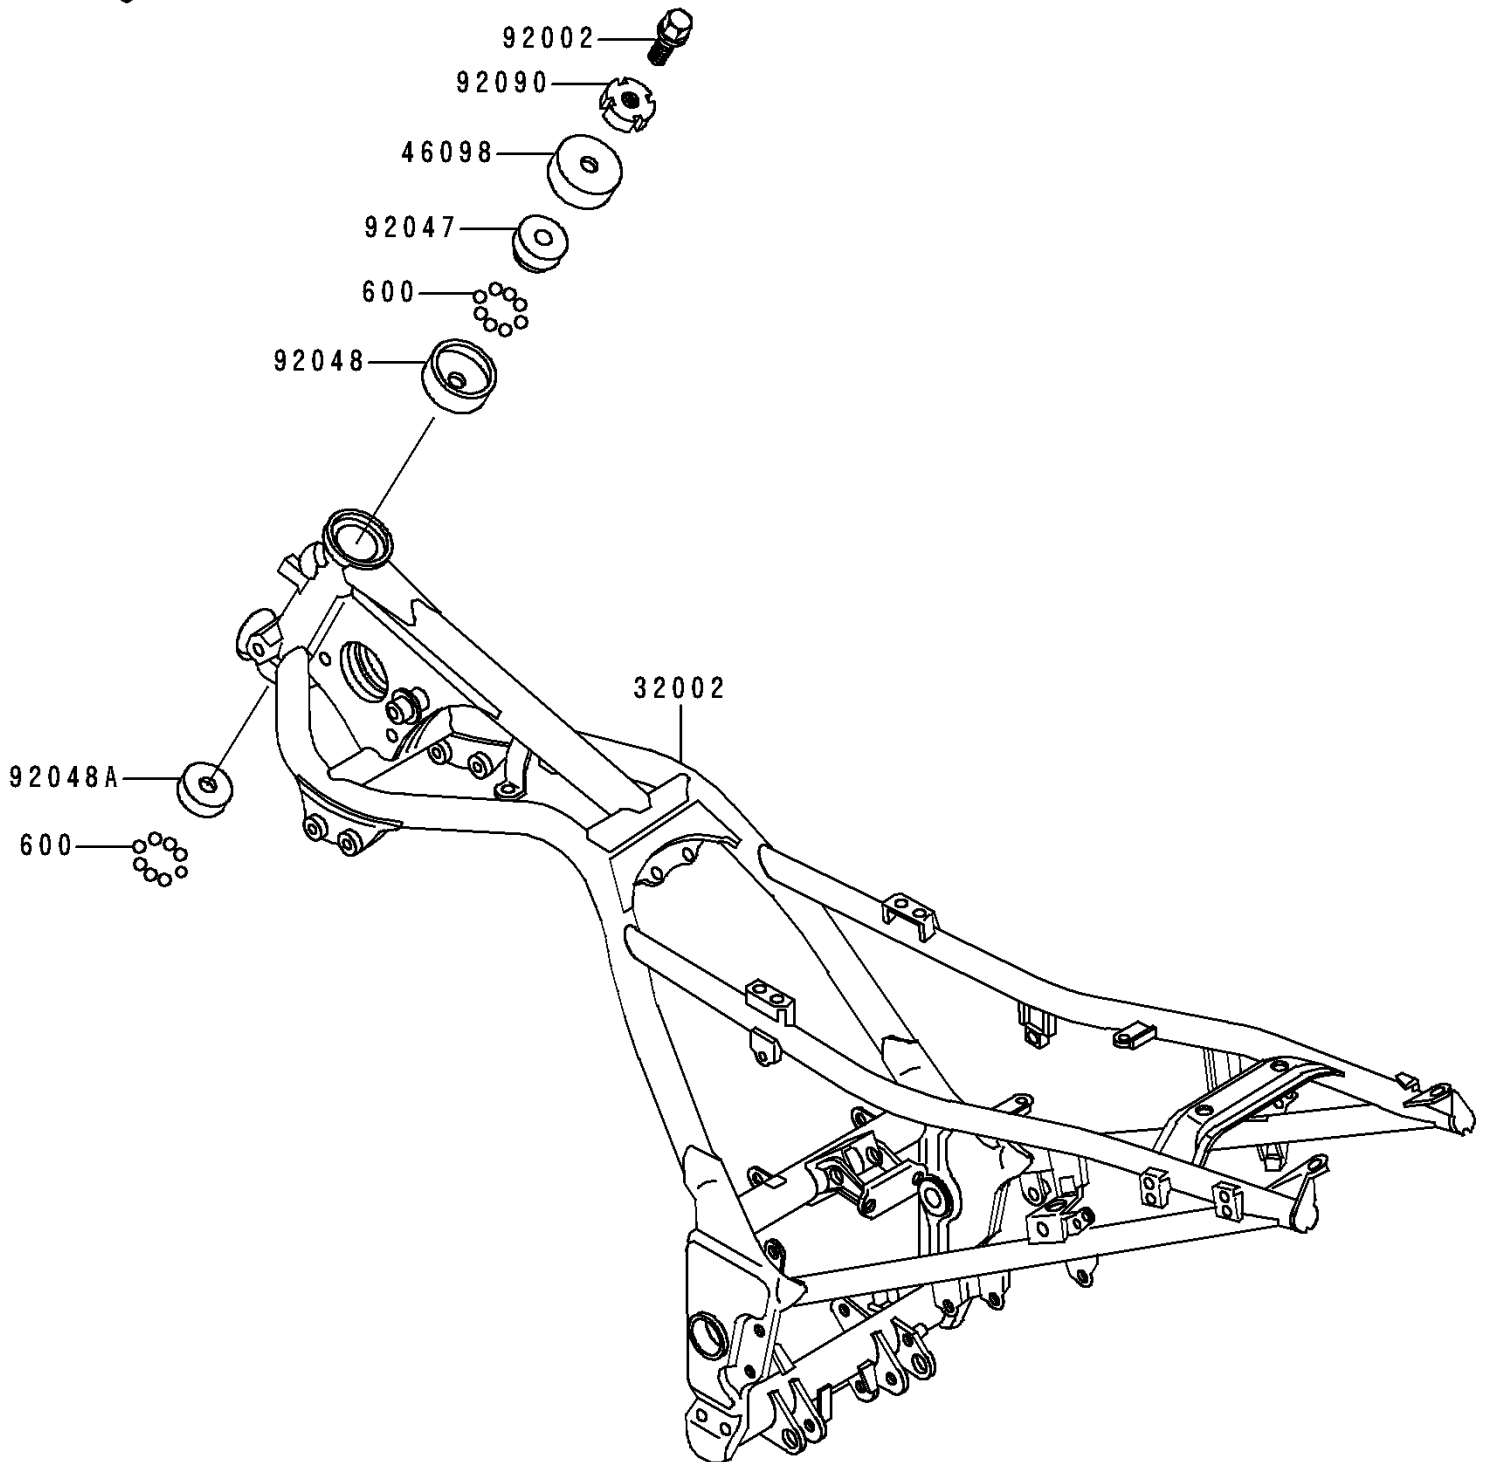

1994 Ninja® 250R

PARTS DIAGRAM

Frame

F 2120