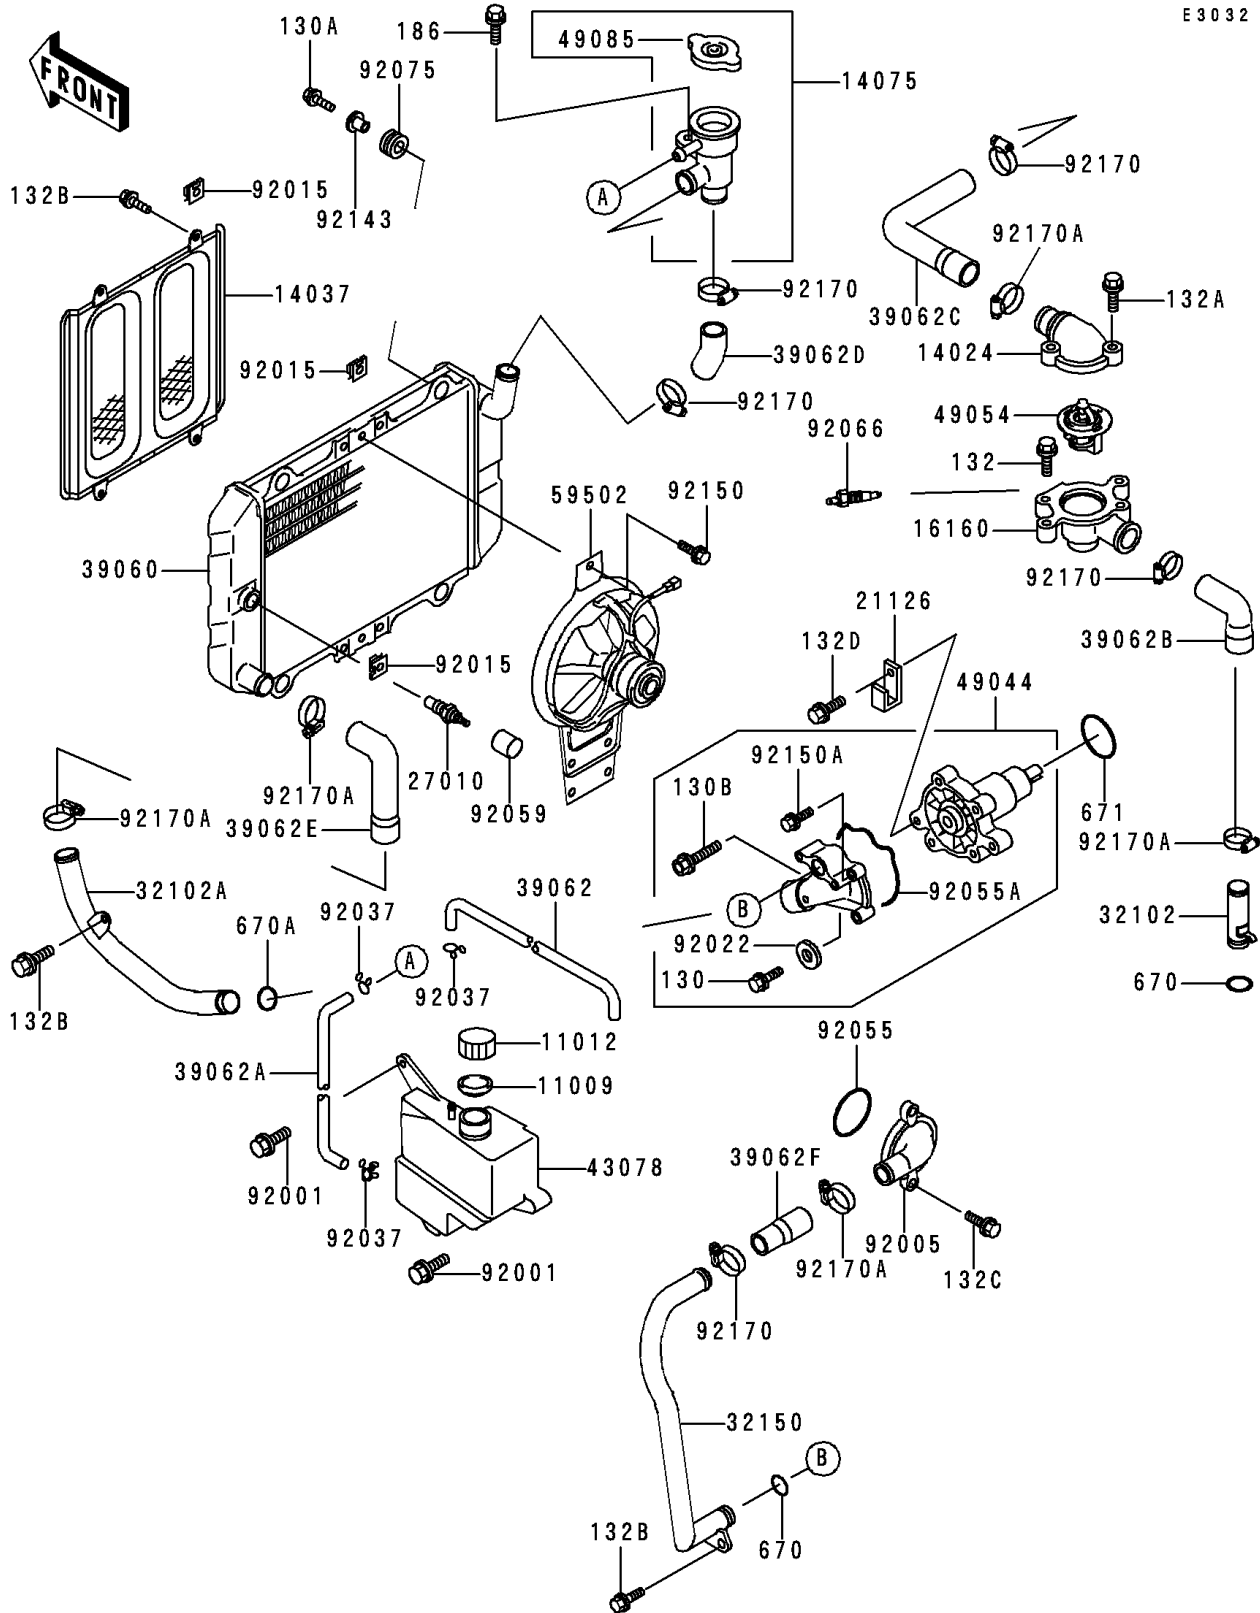

1992 Ninja[®] 250R

PARTS DIAGRAM

Radiator

E3032

1992 Ninja[®] 250R

PARTS LIST

Radiator

ITEM NAME

PART NUMBER

QUANTITY
