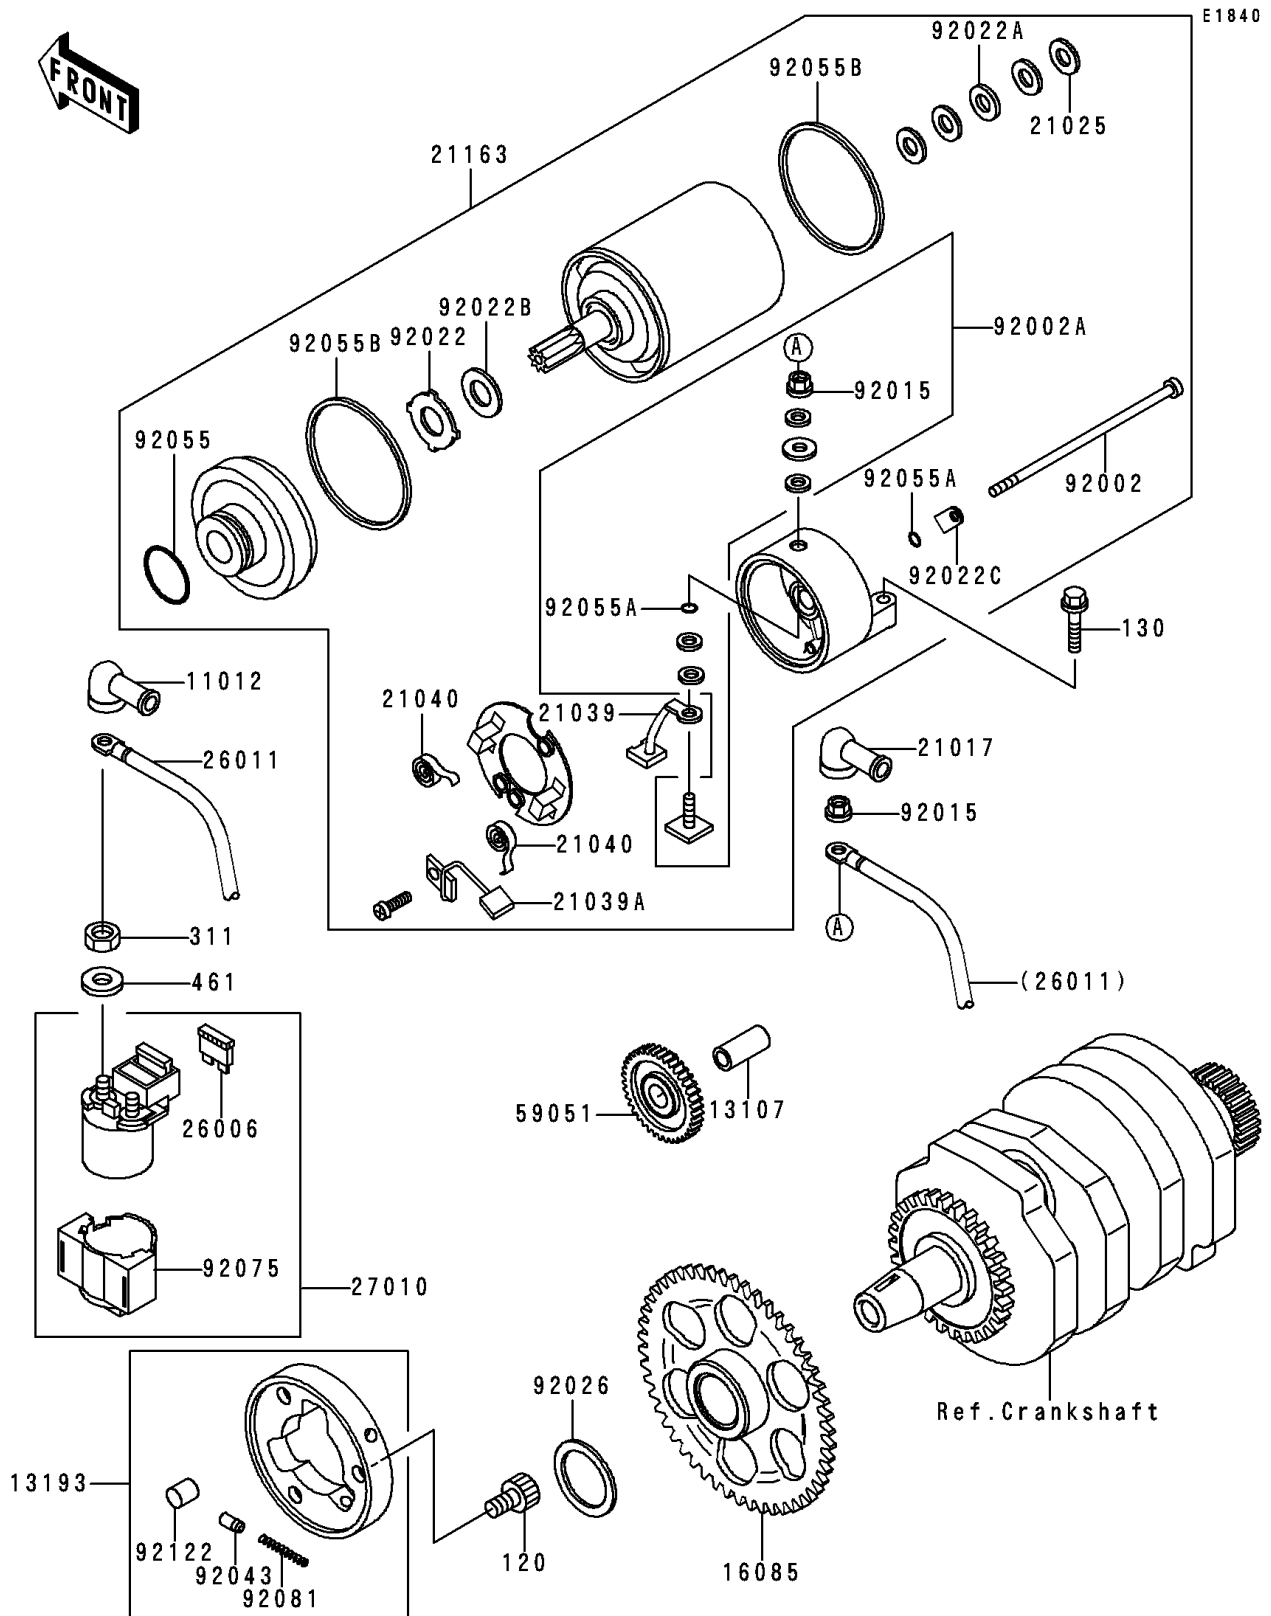

1992 Ninja[®] 250R

PARTS DIAGRAM

Starter Motor

1992 Ninja[®] 250R

PARTS LIST

Starter Motor

ITEM NAME

PART NUMBER

QUANTITY
