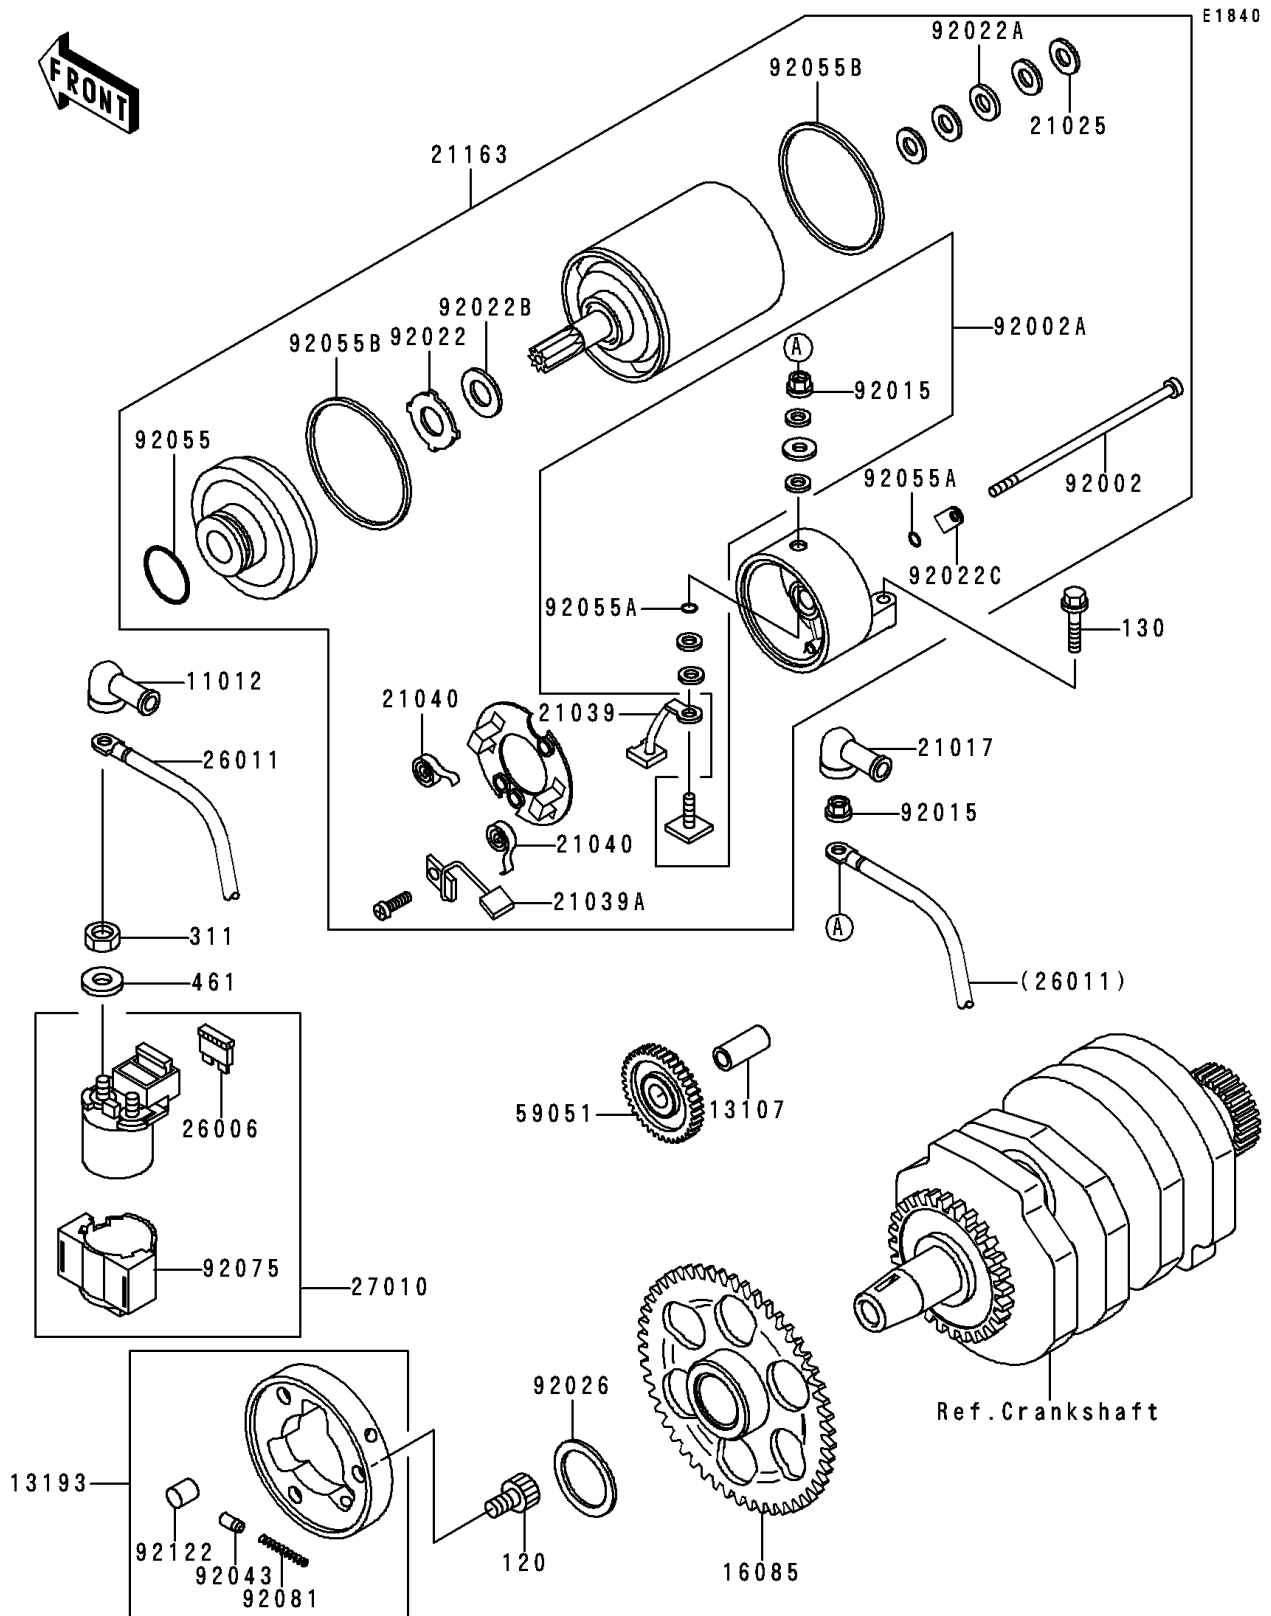

1994 Ninja[®] 250R

PARTS DIAGRAM

Starter Motor

1994 Ninja[®] 250R

PARTS LIST

Starter Motor

ITEM NAME

PART NUMBER

QUANTITY
