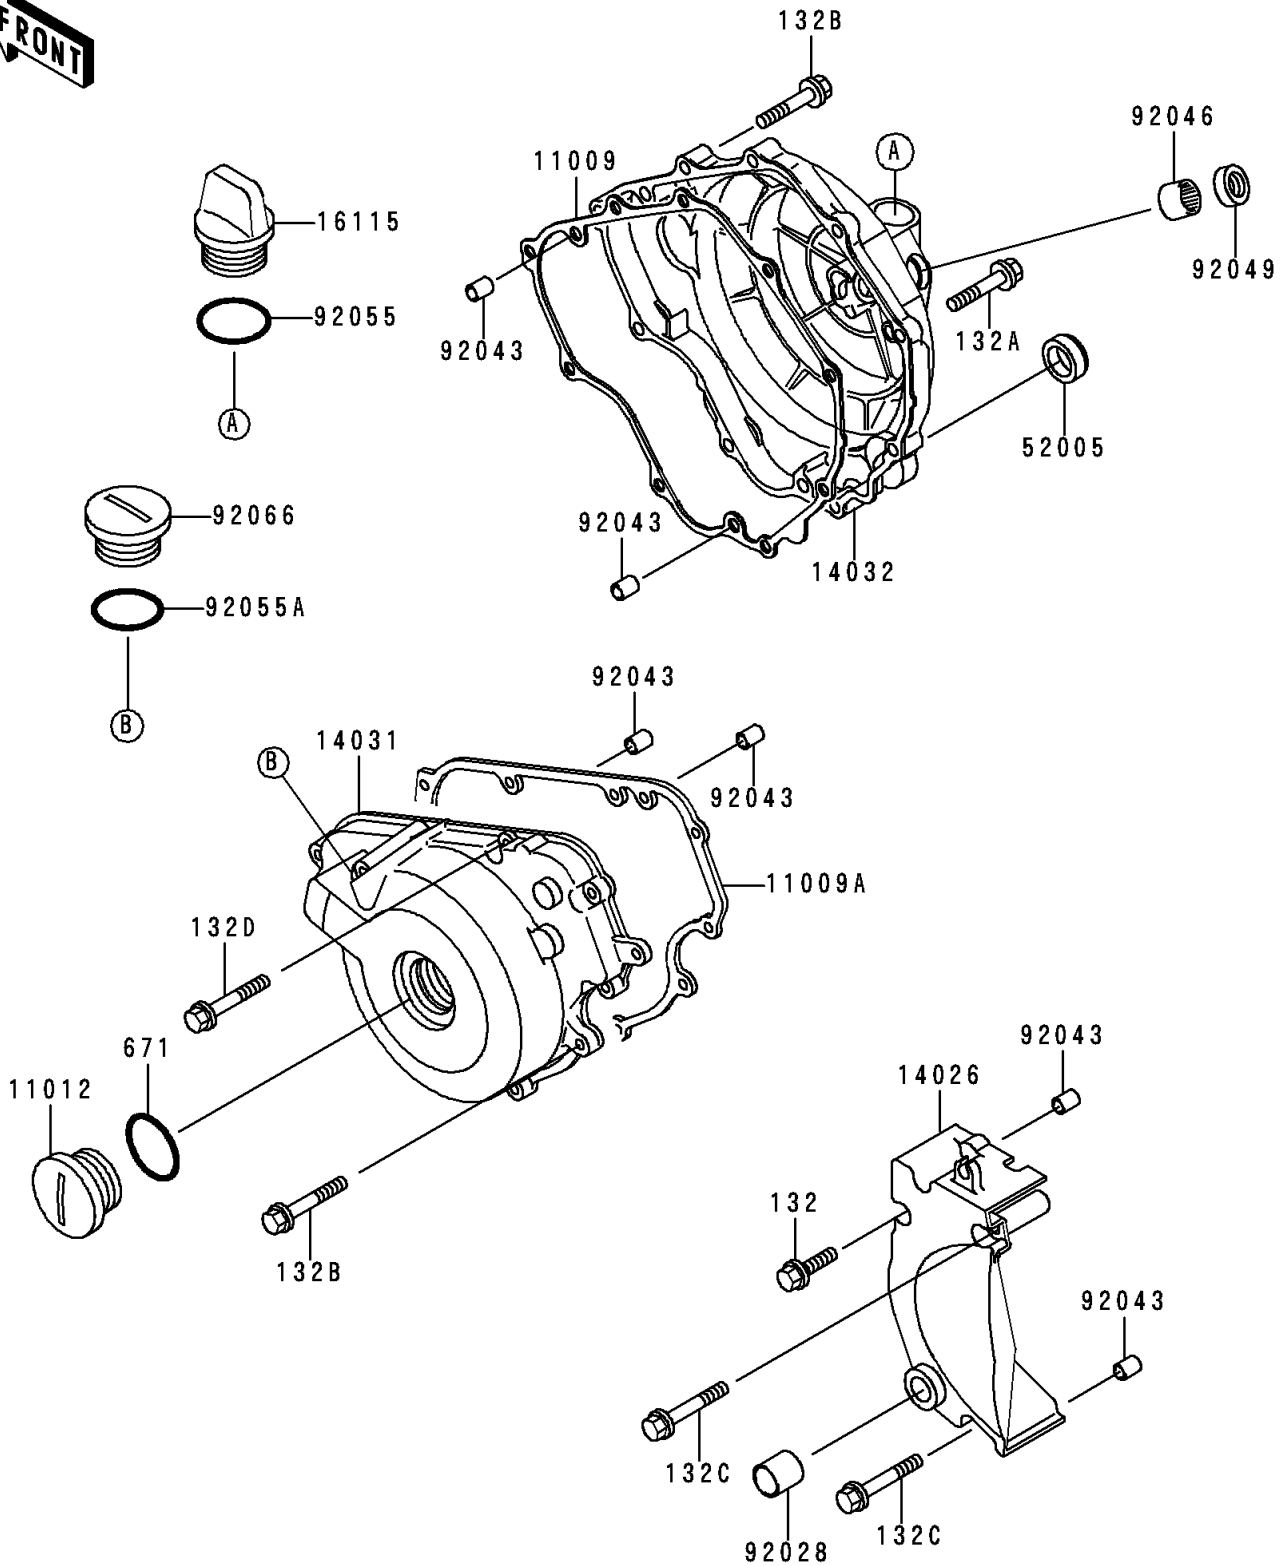

1995 Ninja® 250R

PARTS DIAGRAM

Engine Cover(s)

E1431

1995 Ninja[®] 250R

PARTS LIST

Engine Cover(s)

ITEM NAME

PART NUMBER

QUANTITY
