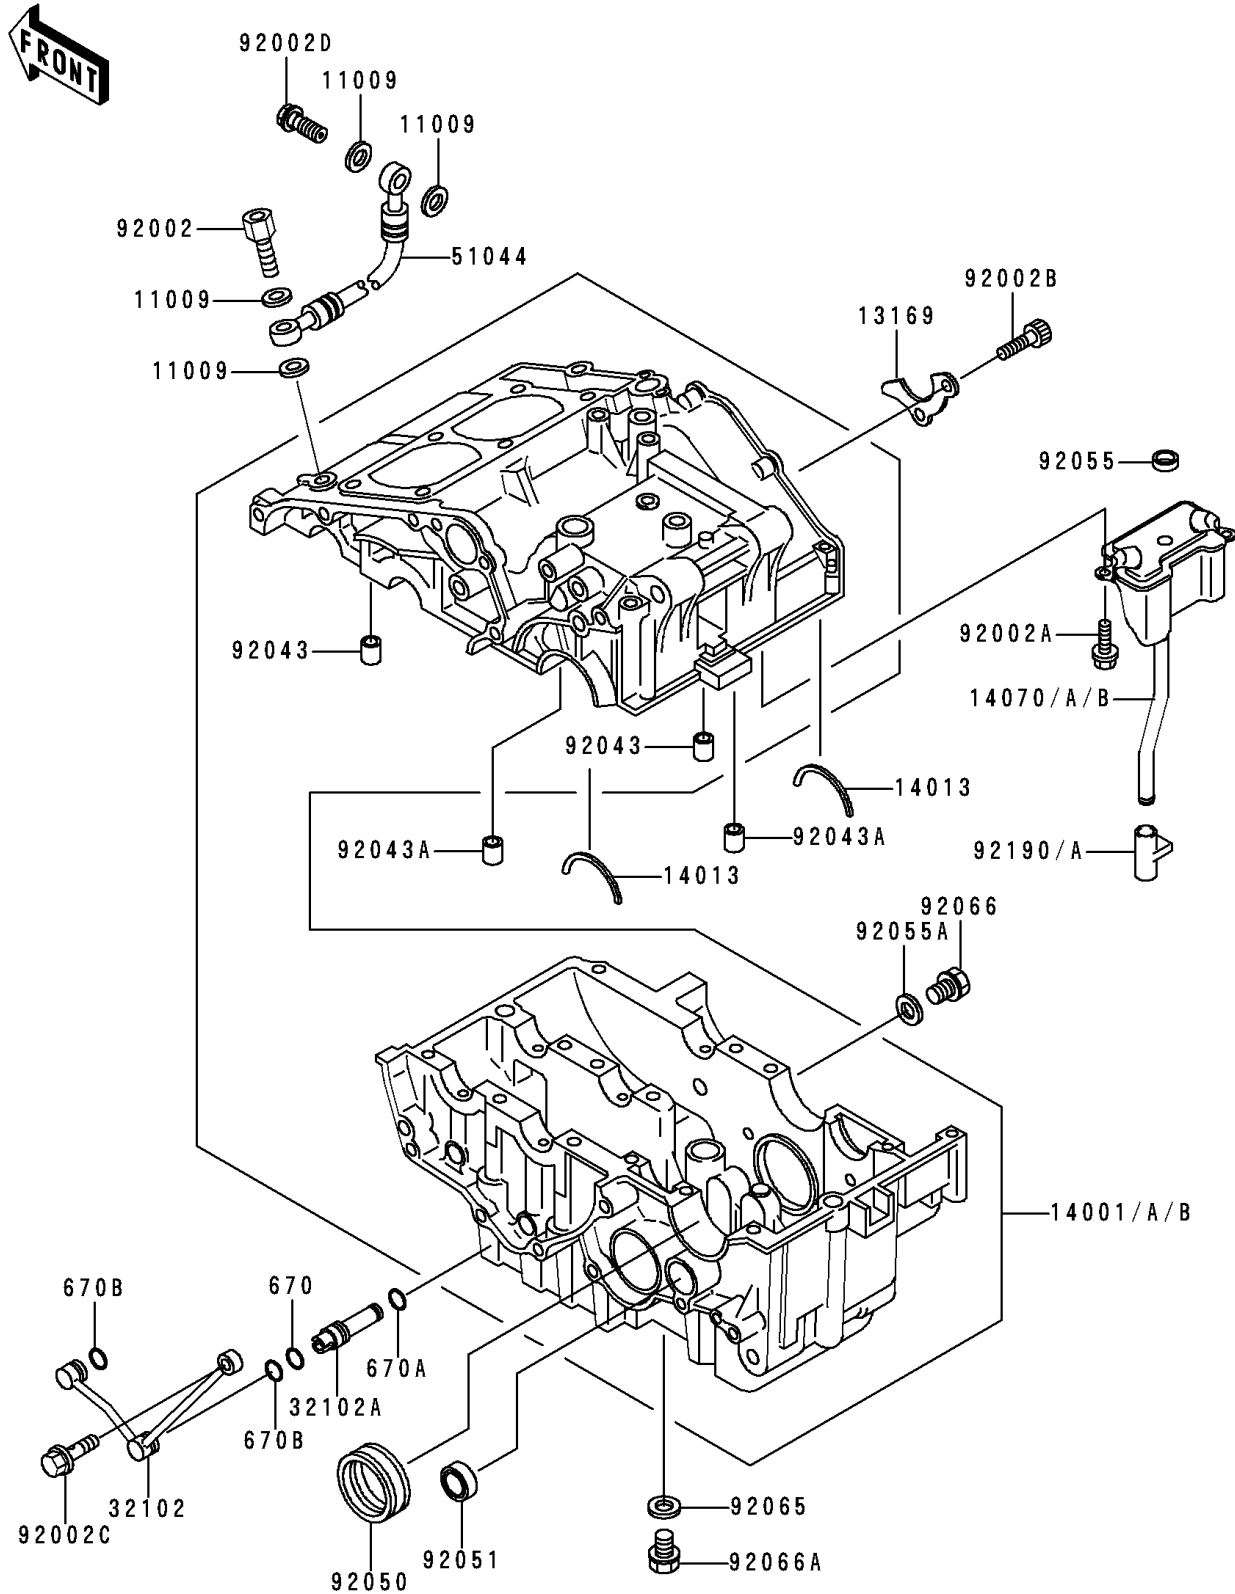

1992 Ninja[®] 250R

PARTS DIAGRAM

Crankcase

E1411

1992 Ninja[®] 250R

PARTS LIST

Crankcase

ITEM NAME

PART NUMBER

QUANTITY
