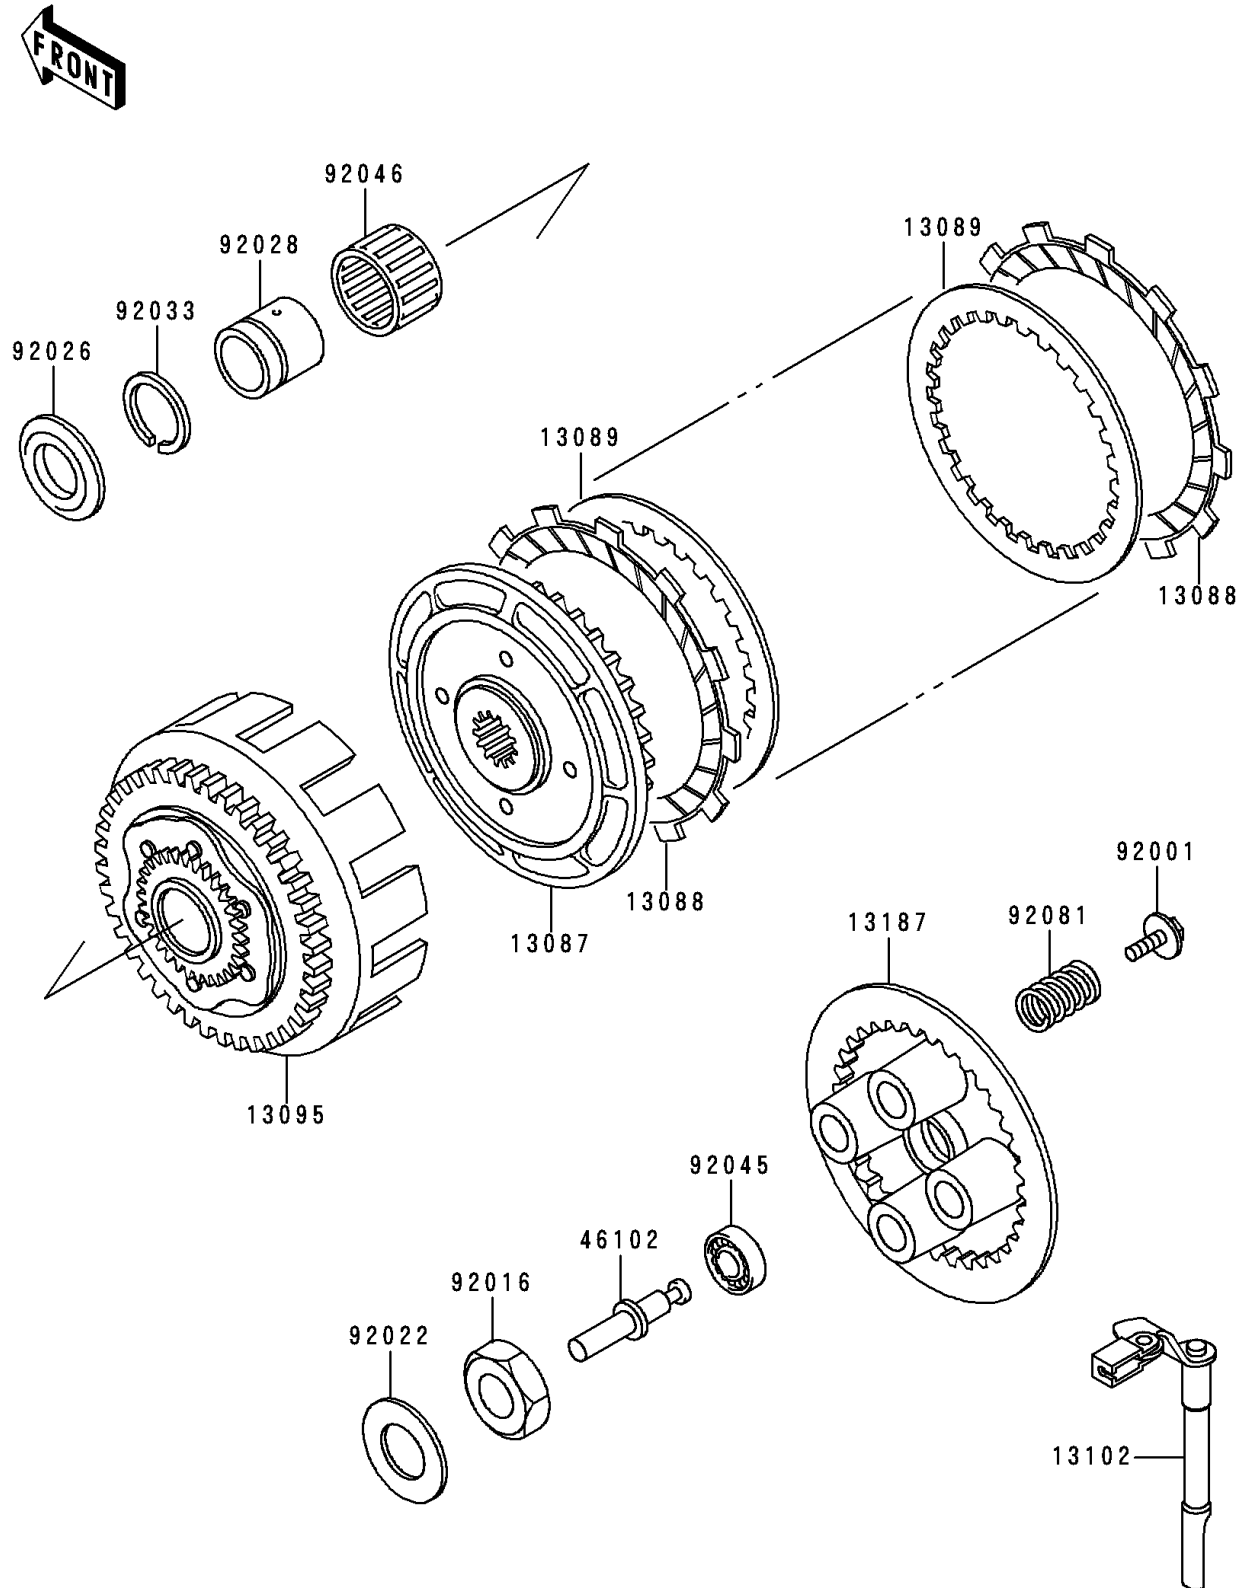

1993 Ninja[®] 250R

PARTS DIAGRAM

Clutch

E1350

1993 Ninja[®] 250R

PARTS LIST

Clutch

ITEM NAME

PART NUMBER

QUANTITY
