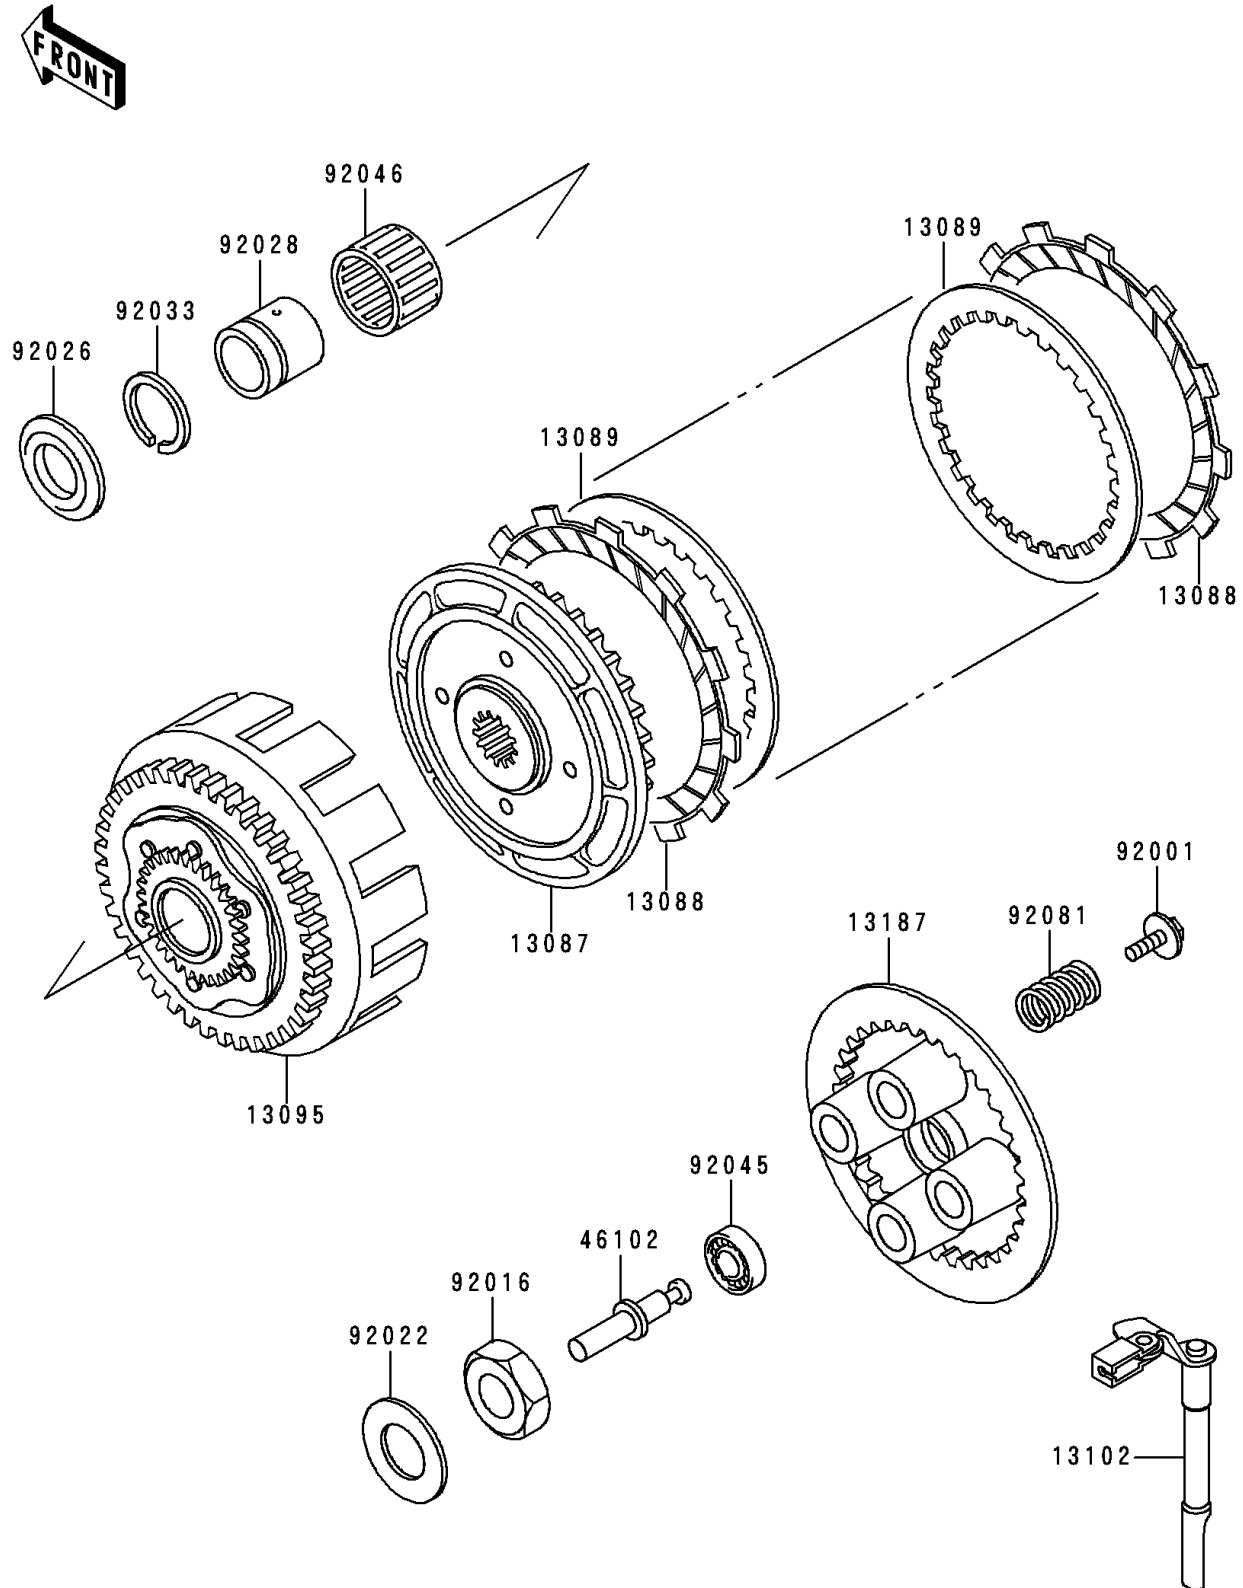

1992 Ninja[®] 250R

PARTS DIAGRAM

Clutch

E1350

1992 Ninja[®] 250R

PARTS LIST

Clutch

ITEM NAME

PART NUMBER

QUANTITY
