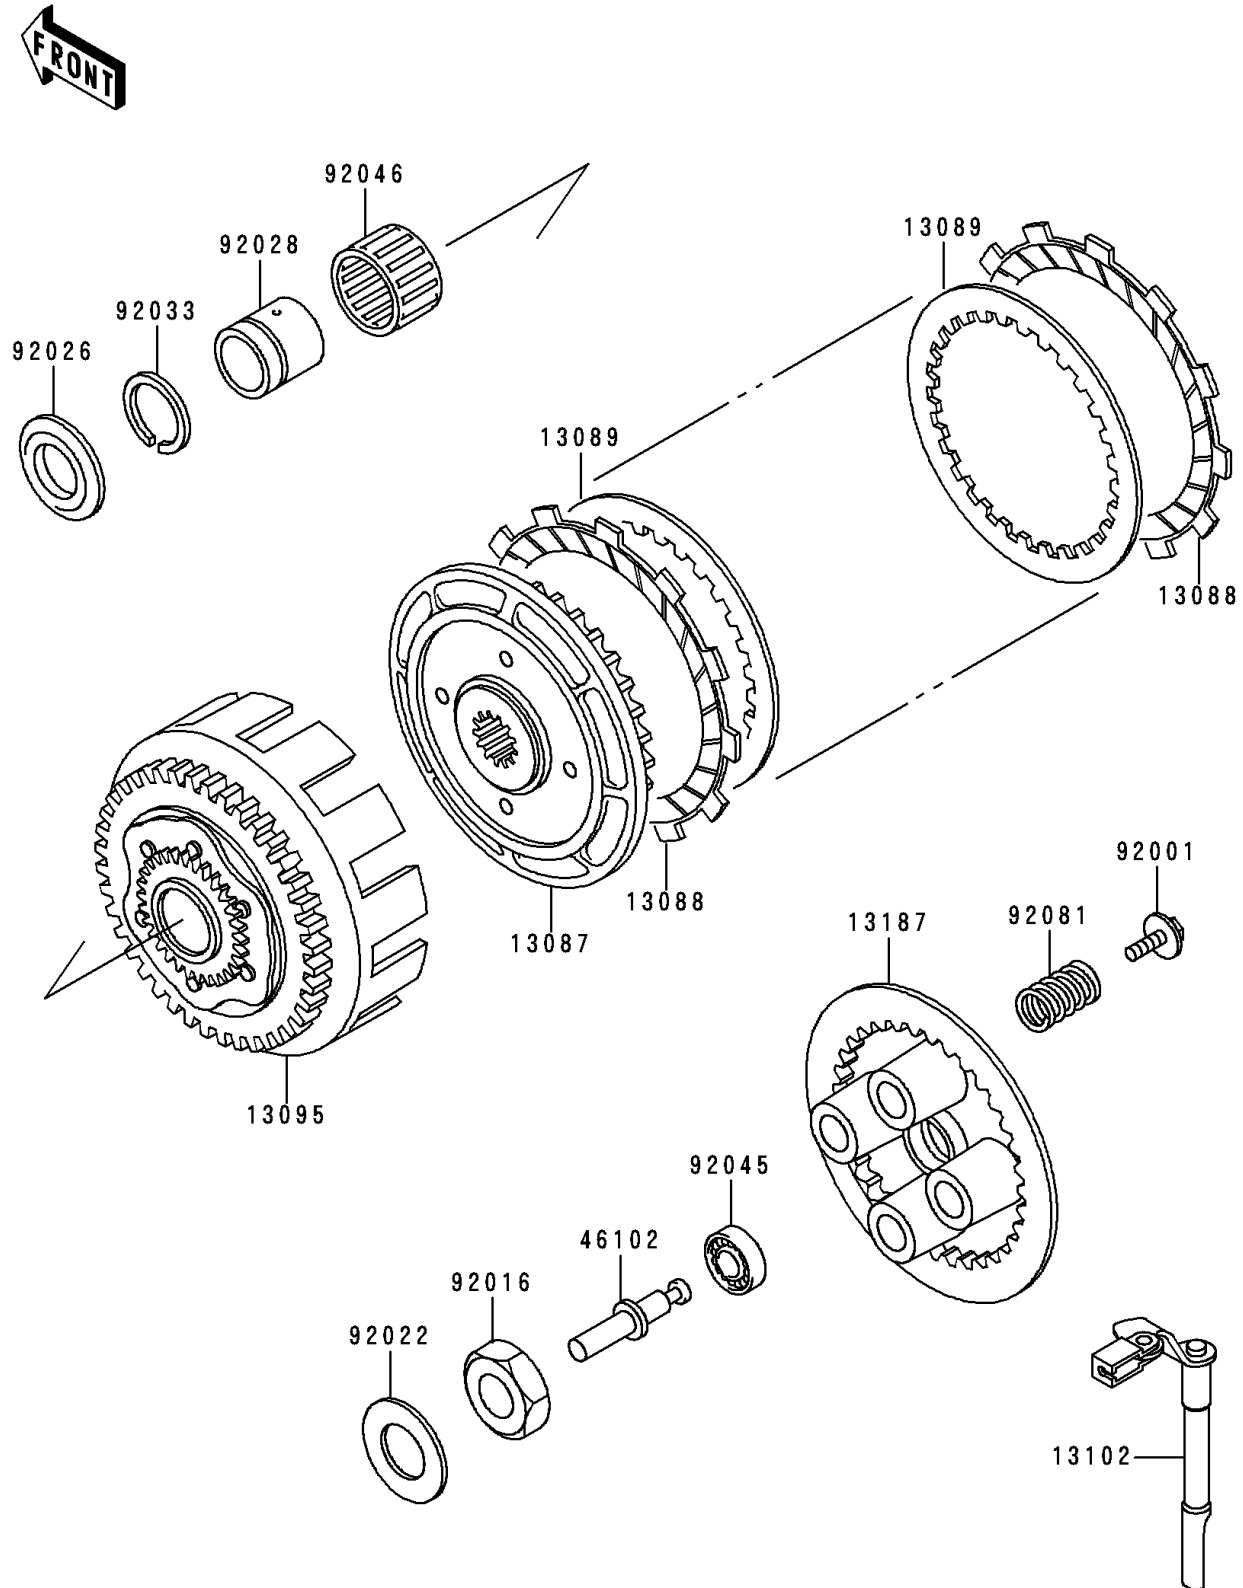

1995 Ninja[®] 250R

PARTS DIAGRAM

Clutch

E1350

1995 Ninja[®] 250R

PARTS LIST

Clutch

ITEM NAME

PART NUMBER

QUANTITY
