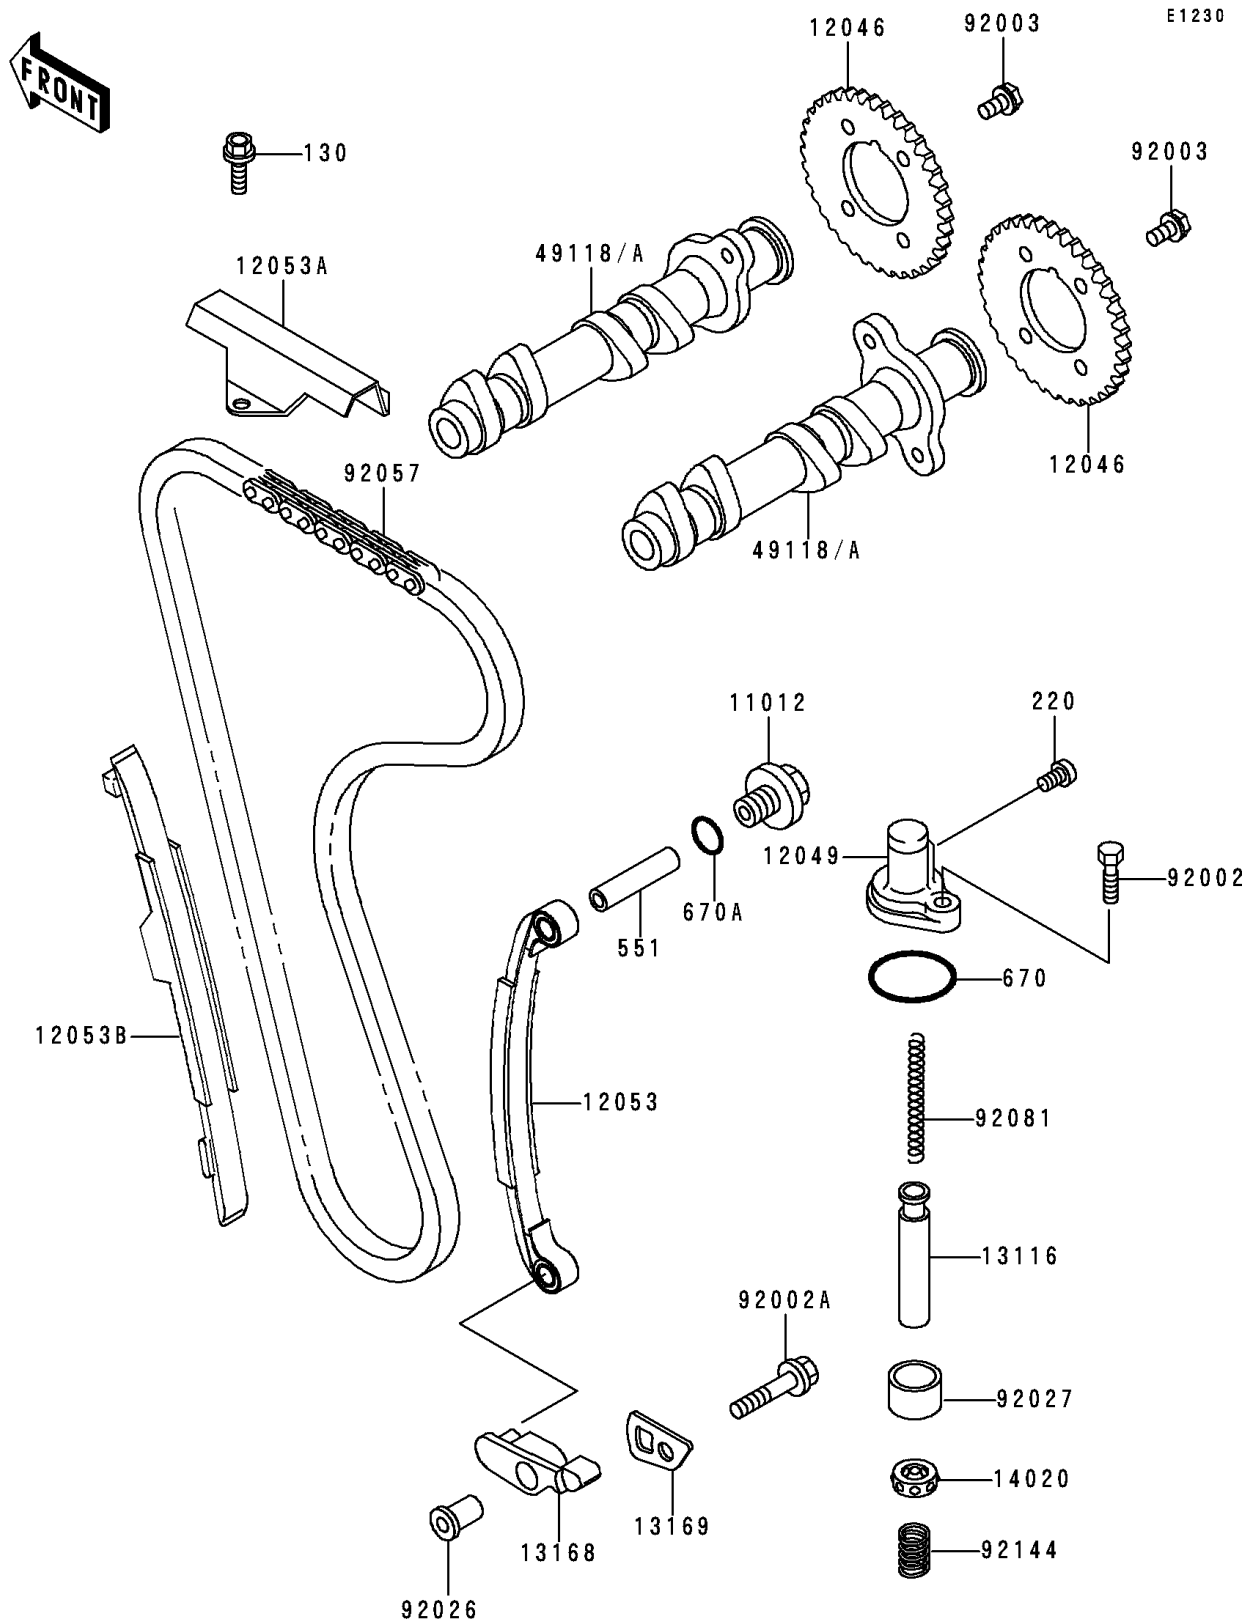

1992 Ninja[®] 250R

PARTS DIAGRAM

Camshaft(s)/Tensioner

1992 Ninja[®] 250R

PARTS LIST

Camshaft(s)/Tensioner

ITEM NAME

PART NUMBER

QUANTITY
