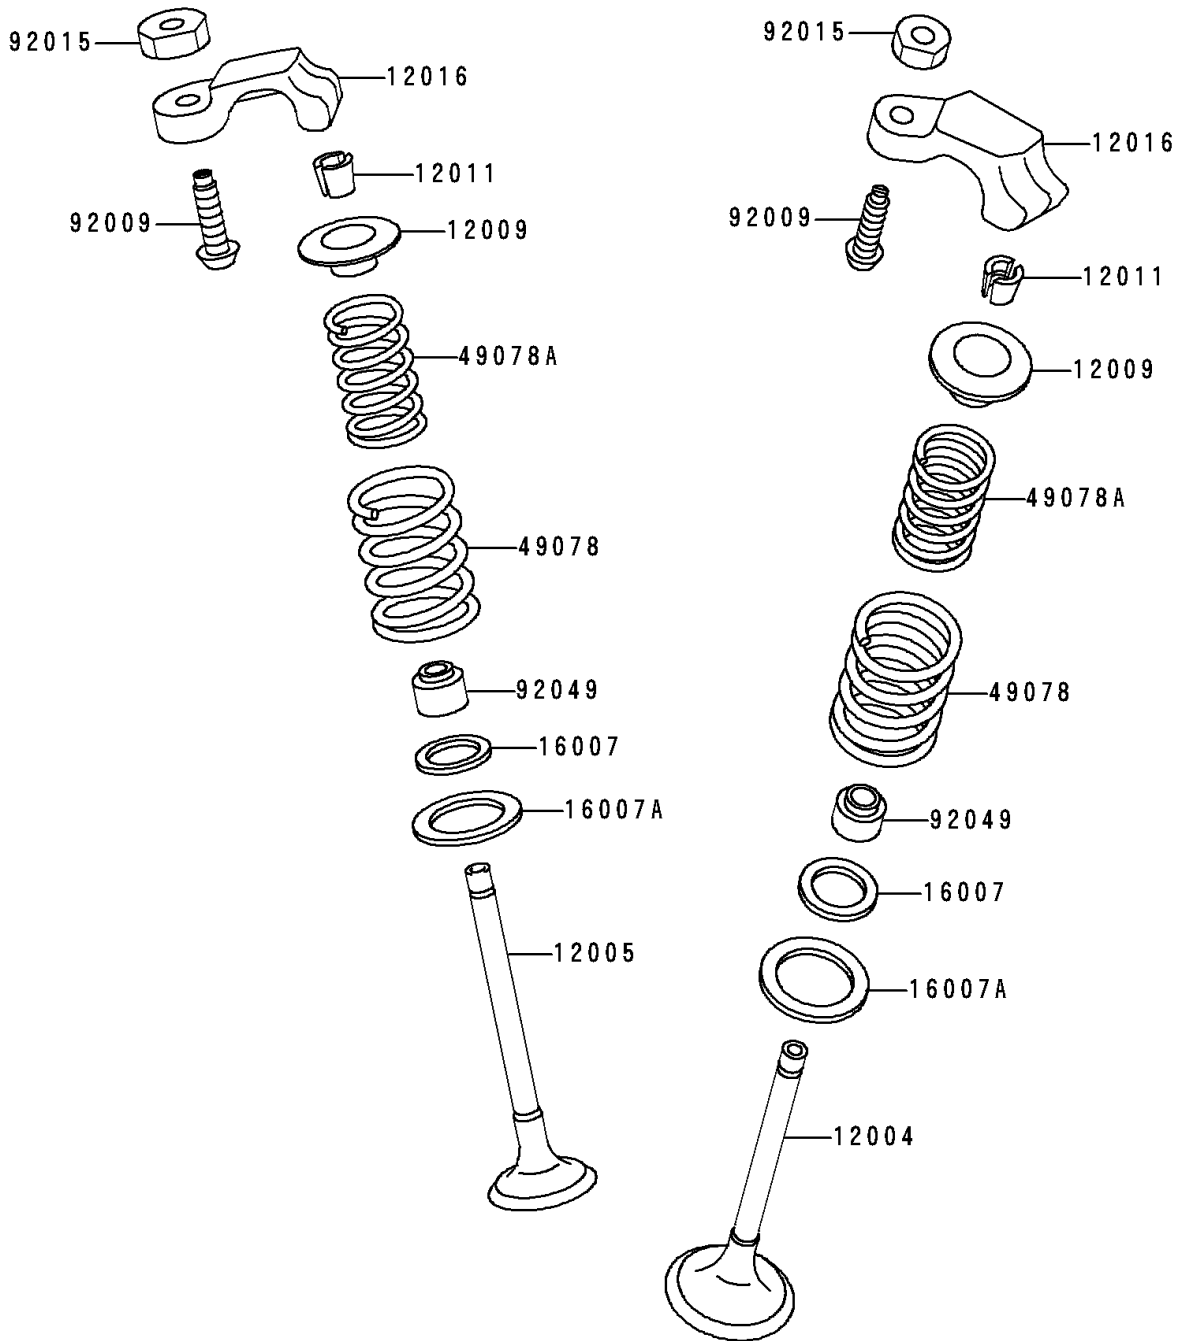

1995 Ninja[®] 250R

PARTS DIAGRAM

Valve(s)

E1210

1995 Ninja® 250R

PARTS LIST

Valve(s)

ITEM NAME	PART NUMBER	QUANTITY
VALVE-INTAKE (Ref # 12004)	12004-1074	4
VALVE-EXHAUST (Ref # 12005)	12005-1091	4
RETAINER-VALVE SPRING (Ref # 12009)	12009-1060	8
COLLET (Ref # 12011)	12011-1051	16
ARM-ROCKER (Ref # 12016)	12016-1067	8
SEAT-SPRING,12.1X16.2X0.5 (Ref # 16007)	16007-1177	8
SEAT-SPRING,17.5X23.8X0.5 (Ref # 16007A)	16007-1178	8
SPRING-ENGINE VALVE (Ref # 49078)	49078-1078	8
SPRING-ENGINE VALVE (Ref # 49078A)	49078-1079	8
SCREW,6MM (Ref # 92009)	92009-1424	8
NUT,6MM (Ref # 92015)	92015-1586	8
SEAL-OIL,VSB58.558 (Ref # 92049)	92049-1218	8