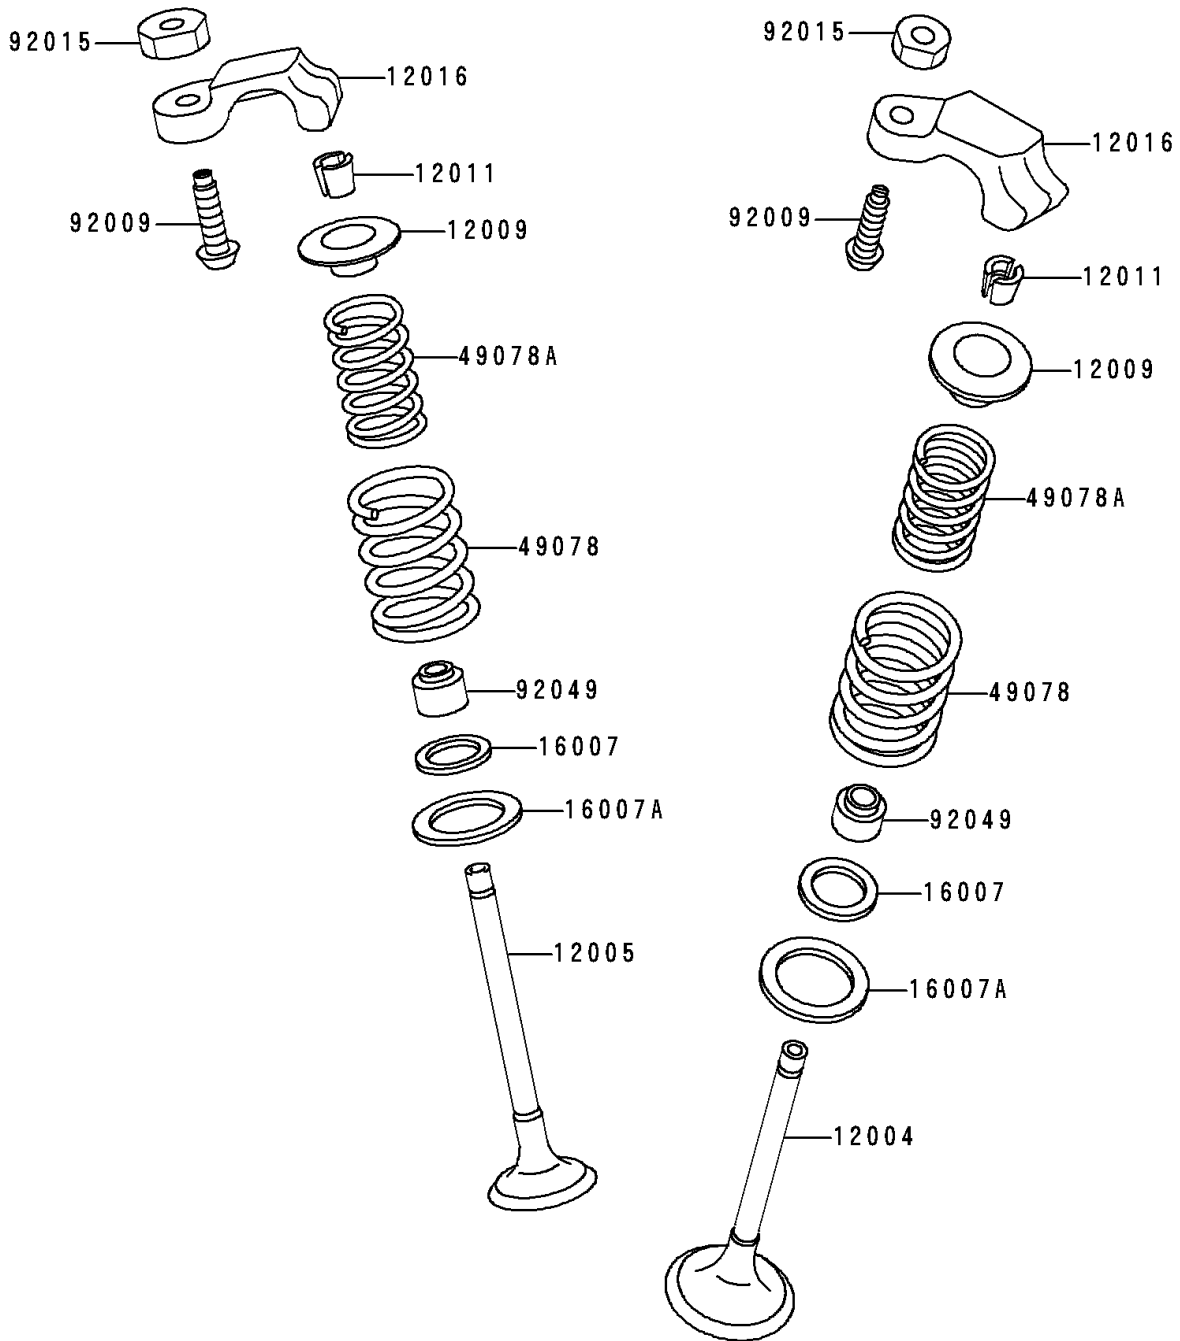

1994 Ninja[®] 250R

PARTS DIAGRAM

Valve(s)

E1210

1994 Ninja[®] 250R

PARTS LIST

Valve(s)

ITEM NAME	PART NUMBER	QUANTITY
VALVE-INTAKE (Ref # 12004)	12004-1074	4
VALVE-EXHAUST (Ref # 12005)	12005-1091	4
RETAINER-VALVE SPRING (Ref # 12009)	12009-1060	8
COLLET (Ref # 12011)	12011-1051	16
ARM-ROCKER (Ref # 12016)	12016-1067	8
SEAT-SPRING,12.1X16.2X0.5 (Ref # 16007)	16007-1177	8
SEAT-SPRING,17.5X23.8X0.5 (Ref # 16007A)	16007-1178	8
SPRING-ENGINE VALVE (Ref # 49078)	49078-1078	8
SPRING-ENGINE VALVE (Ref # 49078A)	49078-1079	8
SCREW,6MM (Ref # 92009)	92009-1424	8
NUT,6MM (Ref # 92015)	92015-1586	8
SEAL-OIL,VSB58.558 (Ref # 92049)	92049-1218	8