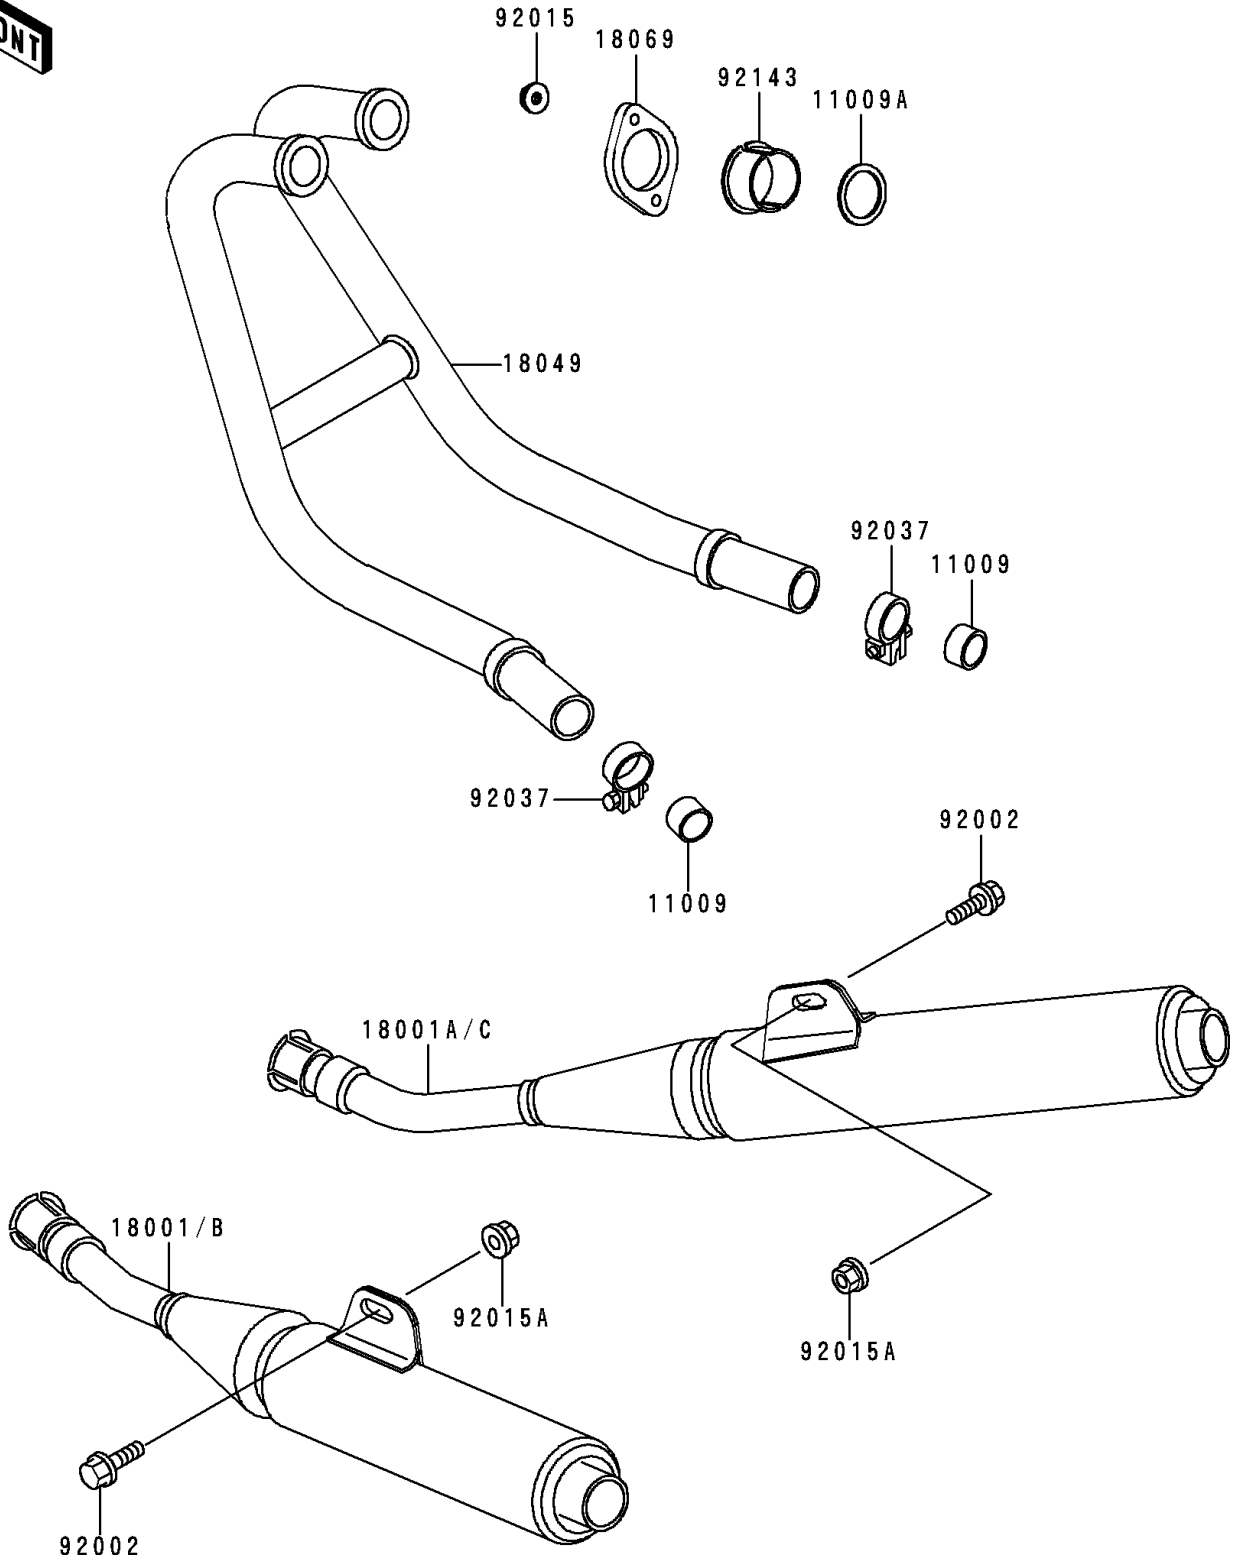

1994 Ninja[®] 250R

PARTS DIAGRAM

Muffler(s)

E1140

1994 Ninja[®] 250R

PARTS LIST

Muffler(s)

ITEM NAME	PART NUMBER	QUANTITY
GASKET,MUFFLER CONNECTING (Ref # 11009)	11009-1865	2
GASKET,EXHAUST PIPE HOLDER (Ref # 11009A)	11009-1866	2
PIPE-EXHAUST (Ref # 18049)	18049-1431	1
HOLDER-EXHAUST PIPE (Ref # 18069)	18069-1075	2
BOLT,10X30 (Ref # 92002)	92002-1787	2
NUT,6MM (Ref # 92015)	92015-1365	4
NUT,FLANGED,10MM (Ref # 92015A)	92015-1387	2
CLAMP,39.5MM (Ref # 92037)	92037-1792	2
COLLAR,EXHAUST PIPE (Ref # 92143)	92143-1006	4
MUFFLER,LH (Ref # 18001)	18001-1695	1
MUFFLER,RH (Ref # 18001A)	18001-1696	1
MUFFLER,LH (Ref # 18001B)	18001-1724	1
MUFFLER,RH (Ref # 18001C)	18001-1725	1